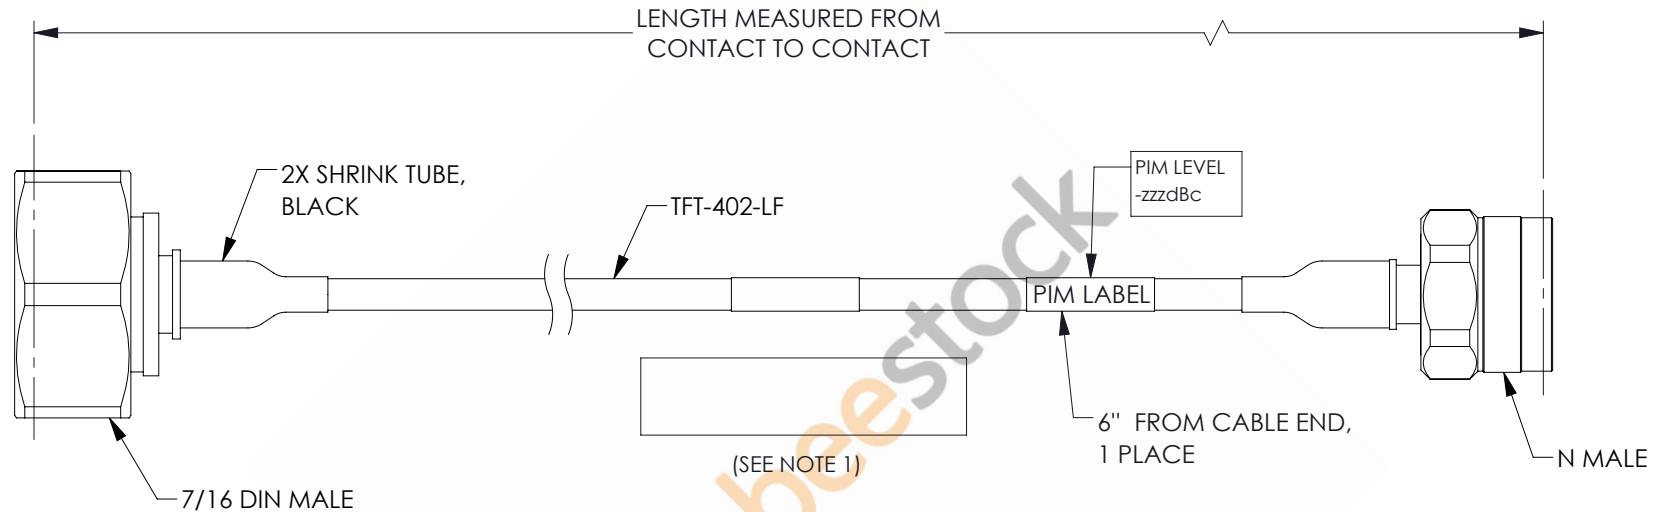

7/16 DIN Male to N Male Low PIM Cable 200 CM Length Using TFT-402-LF Coax Using Times Microwave Components

REVISIONS			
REV.	DESCRIPTION	DATE	APPROVED
A	INITIAL RELEASE	06/04/2021	AGANWANI

NOTES:

- CABLES 84" AND UNDER HAVE 1 LABEL CENTERED.
CABLES OVER 84" HAVE 2 LABELS, ONE AT EACH END
12.0" FROM THE FRONT OF THE CONNECTOR.

THESE COMMODITIES, TECHNOLOGY OR SOFTWARE WERE EXPORTED FROM THE UNITED STATES IN ACCORDANCE WITH THE EXPORT ADMINISTRATION REGULATIONS. DIVERSION CONTRARY TO U.S. LAW PROHIBITED.

UNLESS OTHERWISE SPECIFIED
LEADING DIMENSIONS ARE INCHES
DIMENSIONS IN [] ARE MILLIMETERS