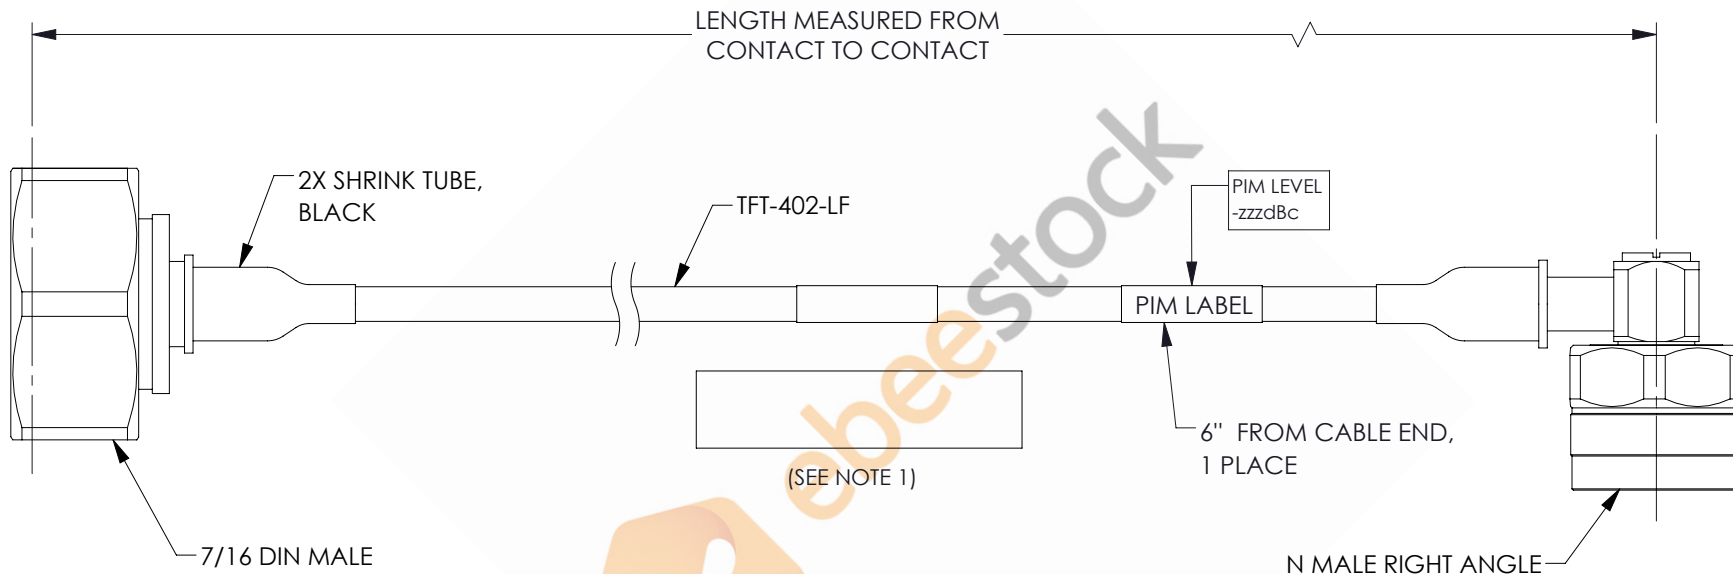

7/16 DIN Male to N Male Right Angle Low PIM Cable 24 Inch Length Using TFT-402-LF Coax Using Times Microwave Components

REVISIONS			
REV.	DESCRIPTION	DATE	APPROVED
A	INITIAL RELEASE	06/04/2021	AGANWANI

NOTES:

- CABLES 84" AND UNDER HAVE 1 LABEL CENTERED. CABLES OVER 84" HAVE 2 LABELS, ONE AT EACH END 12.0" FROM THE FRONT OF THE CONNECTOR.

THESE COMMODITIES, TECHNOLOGY OR SOFTWARE WERE EXPORTED FROM THE UNITED STATES IN ACCORDANCE WITH THE EXPORT ADMINISTRATION REGULATIONS. DIVERSION CONTRARY TO U.S. LAW PROHIBITED.

UNLESS OTHERWISE SPECIFIED LEADING DIMENSIONS ARE INCHES DIMENSIONS IN [] ARE MILLIMETERS

TOLERANCES:

	FRACTIONS	ANGLES ± 1°
.X = ± .2	[5.08]	± 1/32
.XX = ± .02	[.51]	
.XXX = ± .005	[.13]	

CABLE LENGTH (L) TOLERANCES: