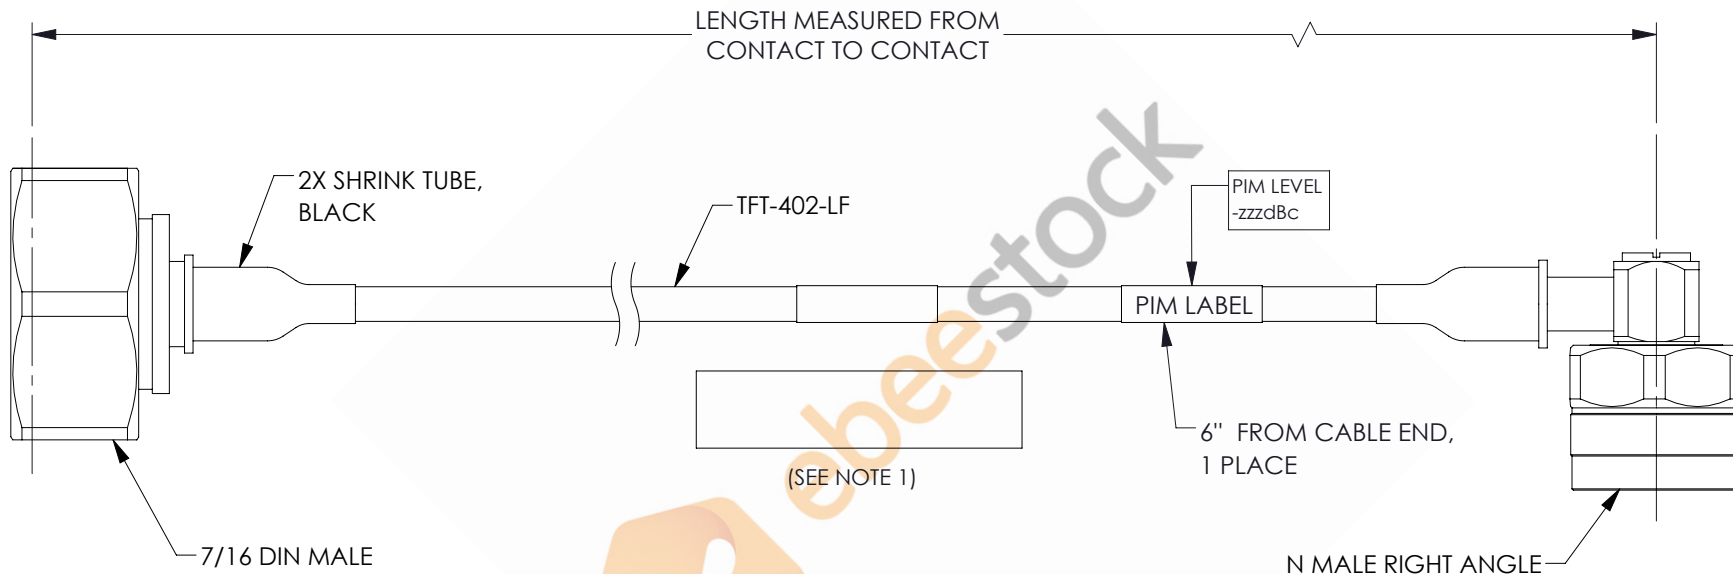

7/16 DIN Male to N Male Right Angle Low PIM Cable 36 Inch Length Using TFT-402-LF Coax Using Times Microwave Components

REVISIONS			
REV.	DESCRIPTION	DATE	APPROVED
A	INITIAL RELEASE	06/04/2021	AGANWANI

NOTES:

1. CABLES 84" AND UNDER HAVE 1 LABEL CENTERED. CABLES OVER 84" HAVE 2 LABELS, ONE AT EACH END 12.0" FROM THE FRONT OF THE CONNECTOR.

THESE COMMODITIES, TECHNOLOGY OR SOFTWARE WERE EXPORTED FROM THE UNITED STATES IN ACCORDANCE WITH THE EXPORT ADMINISTRATION REGULATIONS. DIVERSION CONTRARY TO U.S. LAW PROHIBITED.

UNLESS OTHERWISE SPECIFIED LEADING DIMENSIONS ARE INCHES DIMENSIONS IN [] ARE MILLIMETERS

TOLERANCES:

	FRACTIONS	ANGLES
.X = ±.2	[5.08]	± 1/32
.XX = ±.02	[.51]	± 1/32
.XXX = ±.005	[.13]	± 1°

CABLE LENGTH (L) TOLERANCES: