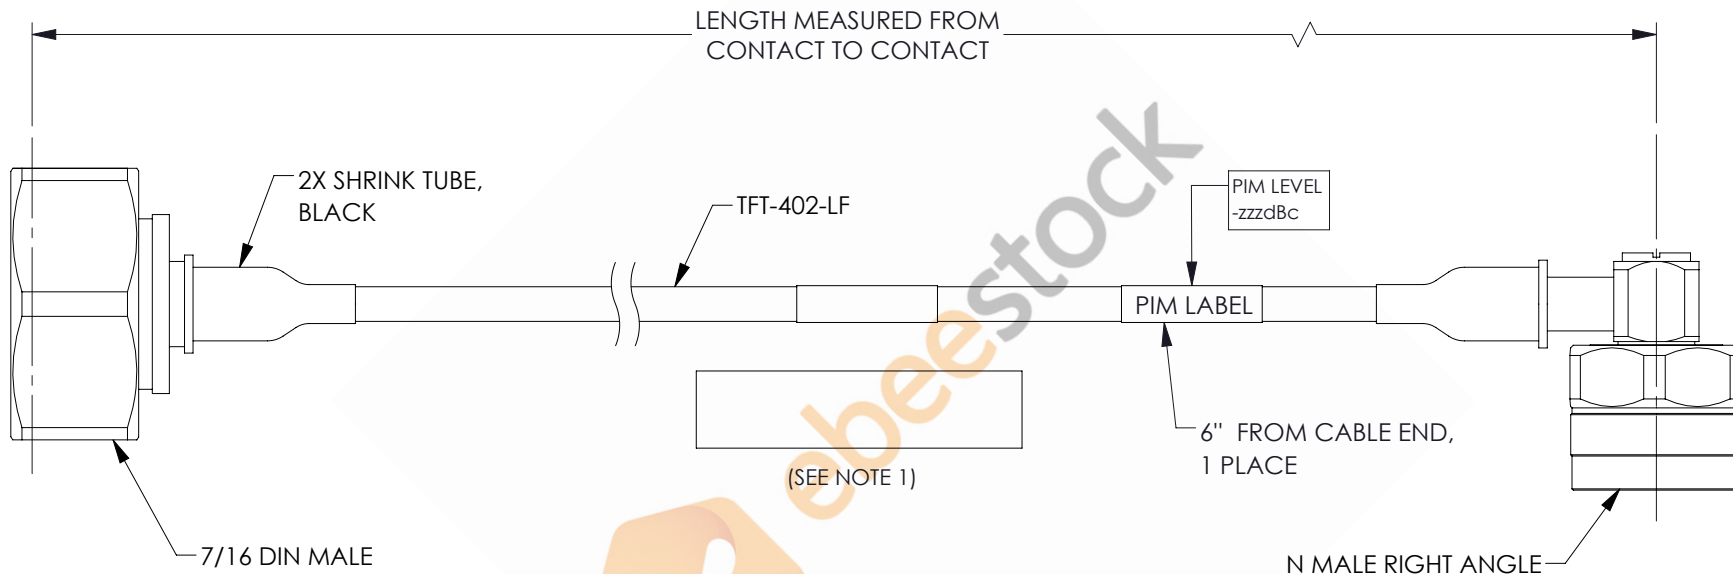

7/16 DIN Male to N Male Right Angle Low PIM Cable 48 Inch Length Using TFT-402-LF Coax Using Times Microwave Components

REVISIONS			
REV.	DESCRIPTION	DATE	APPROVED
A	INITIAL RELEASE	06/04/2021	AGANWANI

NOTES:

- CABLES 84" AND UNDER HAVE 1 LABEL CENTERED. CABLES OVER 84" HAVE 2 LABELS, ONE AT EACH END 12.0" FROM THE FRONT OF THE CONNECTOR.

THESE COMMODITIES, TECHNOLOGY OR SOFTWARE WERE EXPORTED FROM THE UNITED STATES IN ACCORDANCE WITH THE EXPORT ADMINISTRATION REGULATIONS. DIVERSION CONTRARY TO U.S. LAW PROHIBITED.

UNLESS OTHERWISE SPECIFIED LEADING DIMENSIONS ARE INCHES DIMENSIONS IN [] ARE MILLIMETERS

TOLERANCES:

	FRACTIONS	ANGLES ± 1°
.X = ±.2	[5.08]	± 1/32
.XX = ±.02	[.51]	
.XXX = ±.005	[.13]	

CABLE LENGTH (L) TOLERANCES: