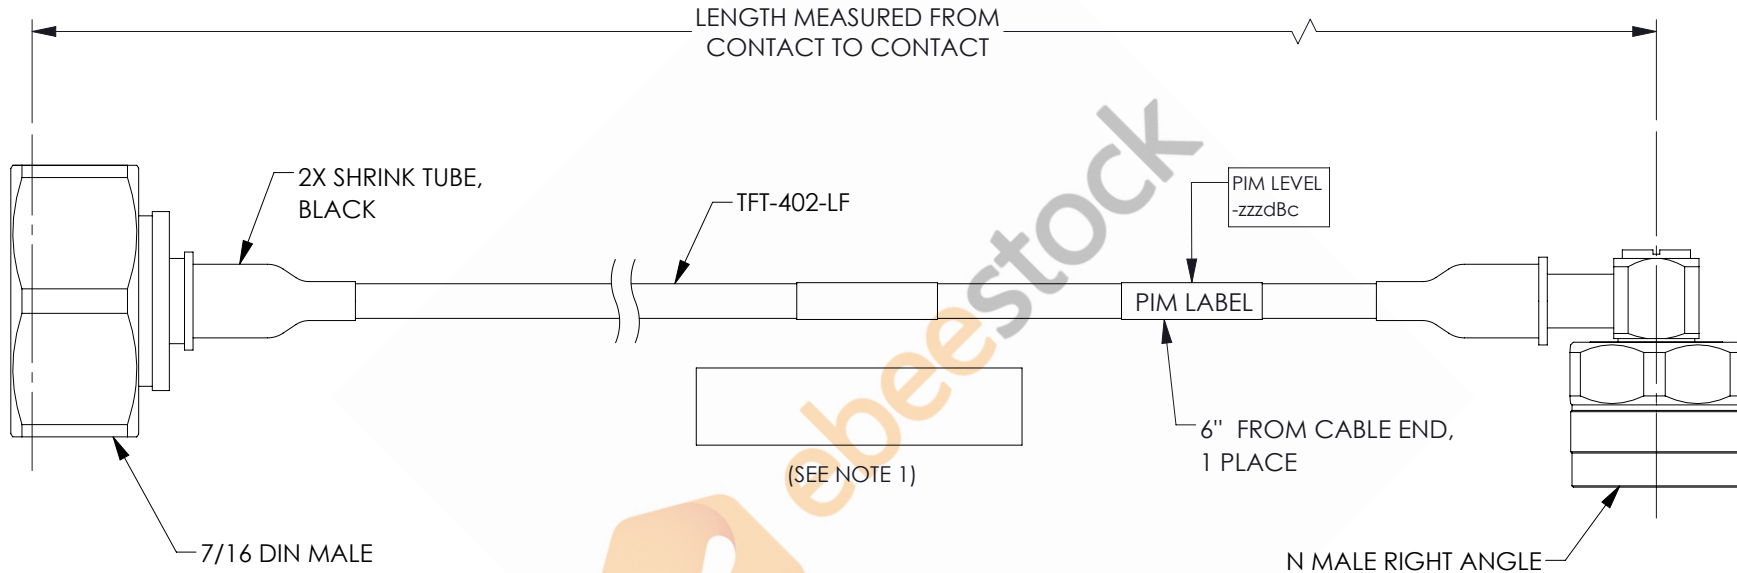

7/16 DIN Male to N Male Right Angle Low PIM Cable 60 Inch Length Using TFT-402-LF Coax Using Times Microwave Components

REVISIONS			
REV.	DESCRIPTION	DATE	APPROVED
A	INITIAL RELEASE	06/04/2021	AGANWANI

NOTES:

- CABLES 84" AND UNDER HAVE 1 LABEL CENTERED. CABLES OVER 84" HAVE 2 LABELS, ONE AT EACH END 12.0" FROM THE FRONT OF THE CONNECTOR.

THESE COMMODITIES, TECHNOLOGY OR SOFTWARE WERE EXPORTED FROM THE UNITED STATES IN ACCORDANCE WITH THE EXPORT ADMINISTRATION REGULATIONS. DIVERSION CONTRARY TO U.S. LAW PROHIBITED.

UNLESS OTHERWISE SPECIFIED LEADING DIMENSIONS ARE INCHES DIMENSIONS IN [] ARE MILLIMETERS

TOLERANCES:

.X = ±.2	[5.08]	FRACTIONS
.XX = ±.02	[.51]	± 1/32
.XXX = ±.005	[.13]	ANGLES ± 1°

CABLE LENGTH (L) TOLERANCES:

L ≤ 12	[305]	= +1 [25] / -0
12 [305] < L ≤ 60	[1524]	= +2 [51] / -0
60 [1524] < L ≤ 120	[3048]	= +4 [102] / -0
120 [3048] < L ≤ 300	[7620]	= +6 [152] / -0
300 [7620] < L		= +5%L / -0

ALL DIMENSIONS SHOWN ARE FOR REFERENCE ONLY.