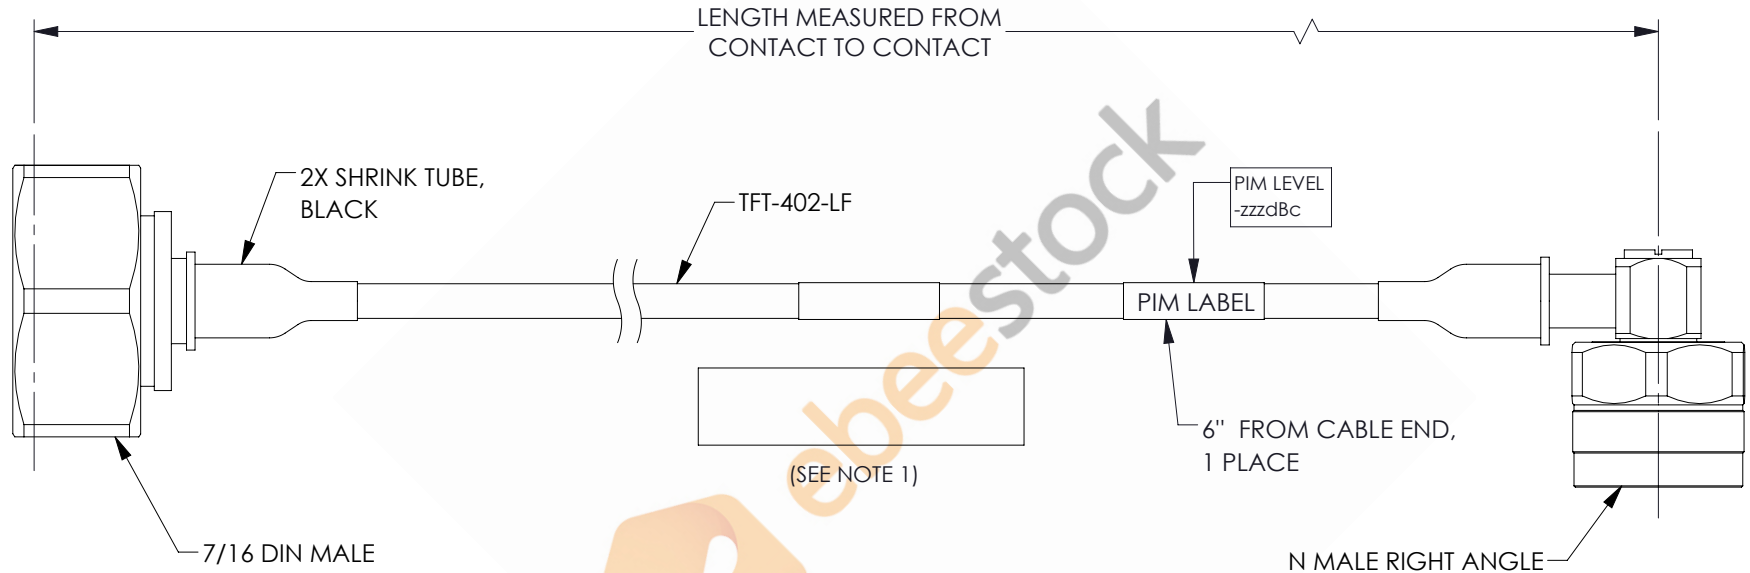

7/16 DIN Male to N Male Right Angle Low PIM Cable 50 CM Length Using TFT-402-LF Coax Using Times Microwave Components

REVISIONS			
REV.	DESCRIPTION	DATE	APPROVED
A	INITIAL RELEASE	06/04/2021	AGANWANI

NOTES:

- CABLES 84" AND UNDER HAVE 1 LABEL CENTERED. CABLES OVER 84" HAVE 2 LABELS, ONE AT EACH END 12.0" FROM THE FRONT OF THE CONNECTOR.

THESE COMMODITIES, TECHNOLOGY OR SOFTWARE WERE EXPORTED FROM THE UNITED STATES IN ACCORDANCE WITH THE EXPORT ADMINISTRATION REGULATIONS. DIVERSION CONTRARY TO U.S. LAW PROHIBITED.

UNLESS OTHERWISE SPECIFIED LEADING DIMENSIONS ARE INCHES DIMENSIONS IN [] ARE MILLIMETERS

TOLERANCES:

	FRACTIONS	
.X = ±.2	[5.08]	± 1/32
.XX = ±.02	[.51]	± 1/32
.XXX = ±.005	[.13]	ANGLES ± 1°

CABLE LENGTH (L) TOLERANCES: