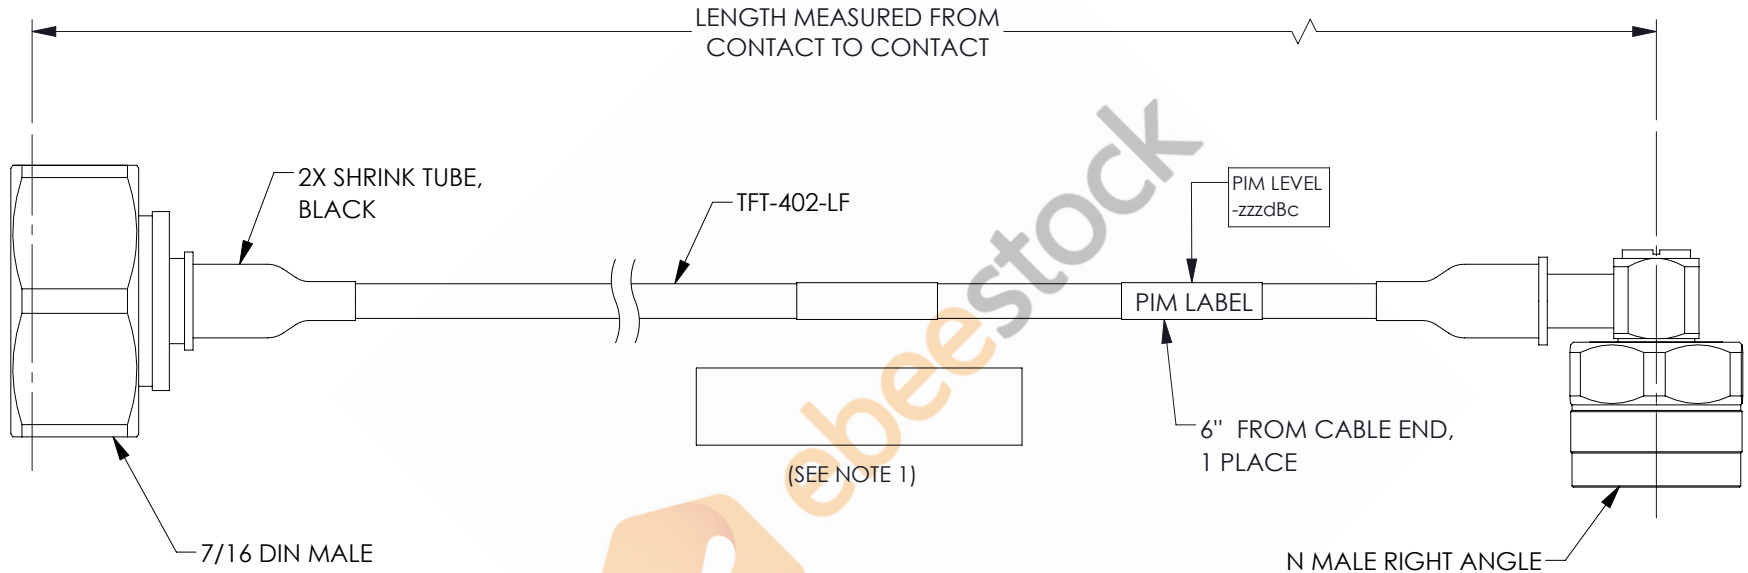

7/16 DIN Male to N Male Right Angle Low PIM Cable 150 CM Length Using TFT-402-LF Coax Using Times Microwave Components

REVISIONS			
REV.	DESCRIPTION	DATE	APPROVED
A	INITIAL RELEASE	06/04/2021	AGANWANI

NOTES:

- CABLES 84" AND UNDER HAVE 1 LABEL CENTERED. CABLES OVER 84" HAVE 2 LABELS, ONE AT EACH END 12.0" FROM THE FRONT OF THE CONNECTOR.

THESE COMMODITIES, TECHNOLOGY OR SOFTWARE WERE EXPORTED FROM THE UNITED STATES IN ACCORDANCE WITH THE EXPORT ADMINISTRATION REGULATIONS. DIVERSION CONTRARY TO U.S. LAW PROHIBITED.

UNLESS OTHERWISE SPECIFIED LEADING DIMENSIONS ARE INCHES DIMENSIONS IN [] ARE MILLIMETERS

TOLERANCES:

	FRACTIONS	ANGLES
.X = ±.2	[5.08]	± 1/32
.XX = ±.02	[.51]	± 1/32
.XXX = ±.005	[.13]	± 1°

CABLE LENGTH (L) TOLERANCES:

L ≤ 12	[305]	= +1 [25] / -0
12 [305] < L ≤ 60	[1524]	= +2 [51] / -0
60 [1524] < L ≤ 120	[3048]	= +4 [102] / -0
120 [3048] < L ≤ 300	[7620]	= +6 [152] / -0
300 [7620] < L		= +5%L / -0

ALL DIMENSIONS SHOWN ARE FOR REFERENCE ONLY.