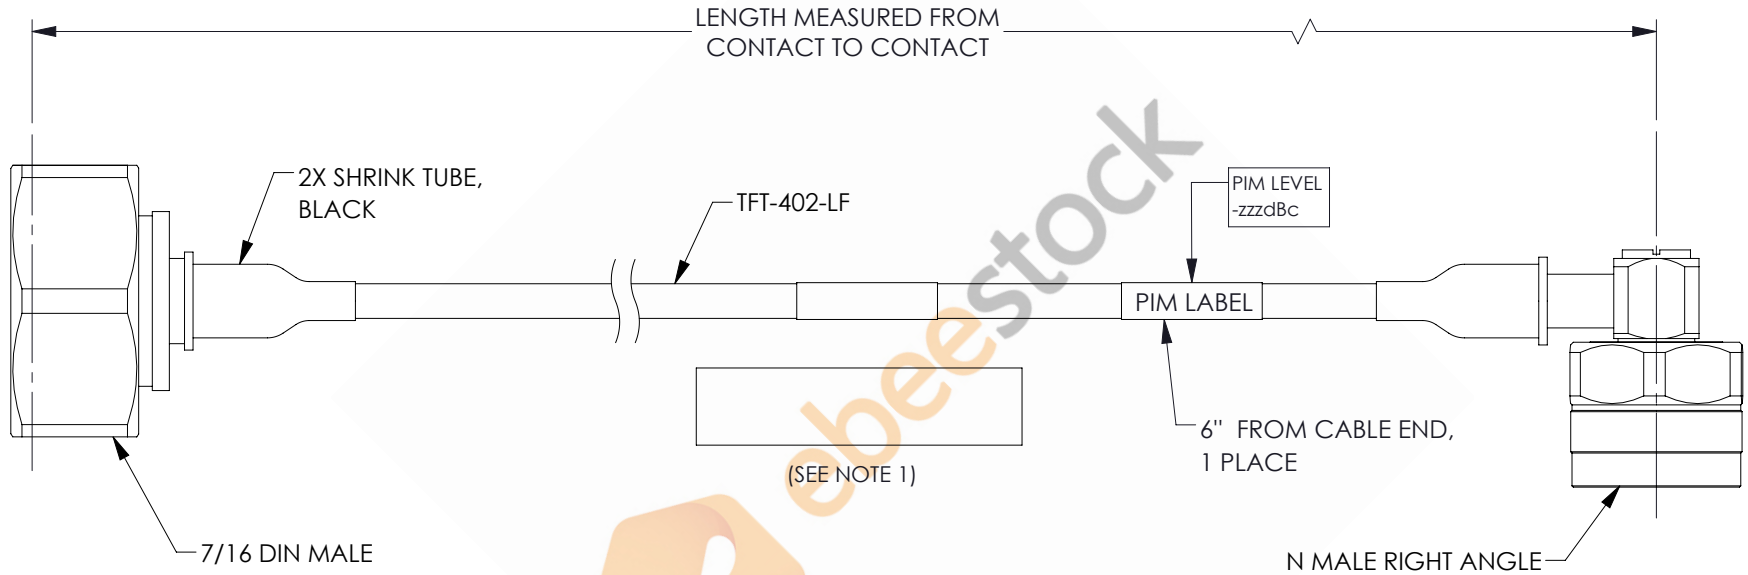

7/16 DIN Male to N Male Right Angle Low PIM Cable 200 CM Length Using TFT-402-LF Coax Using Times Microwave Components

REVISIONS			
REV.	DESCRIPTION	DATE	APPROVED
A	INITIAL RELEASE	06/04/2021	AGANWANI

NOTES:

- CABLES 84" AND UNDER HAVE 1 LABEL CENTERED.
CABLES OVER 84" HAVE 2 LABELS, ONE AT EACH END
12.0" FROM THE FRONT OF THE CONNECTOR.

THESE COMMODITIES, TECHNOLOGY OR SOFTWARE WERE EXPORTED FROM THE UNITED STATES IN ACCORDANCE WITH THE EXPORT ADMINISTRATION REGULATIONS. DIVERSION CONTRARY TO U.S. LAW PROHIBITED.

UNLESS OTHERWISE SPECIFIED
LEADING DIMENSIONS ARE INCHES
DIMENSIONS IN [] ARE MILLIMETERS

TOLERANCES:

.X = ±.2 [5.08]	FRACTIONS
.XX = ±.02 [.51]	± 1/32
.XXX = ±.005 [.13]	ANGLES ± 1°

CABLE LENGTH (L) TOLERANCES:

L ≤ 12 [305]	= +1 [25] / -0
12 [305] < L ≤ 60 [1524]	= +2 [51] / -0
60 [1524] < L ≤ 120 [3048]	= +4 [102] / -0
120 [3048] < L ≤ 300 [7620]	= +6 [152] / -0
300 [7620] < L	= +5%L / -0

ALL DIMENSIONS SHOWN
ARE FOR REFERENCE ONLY.