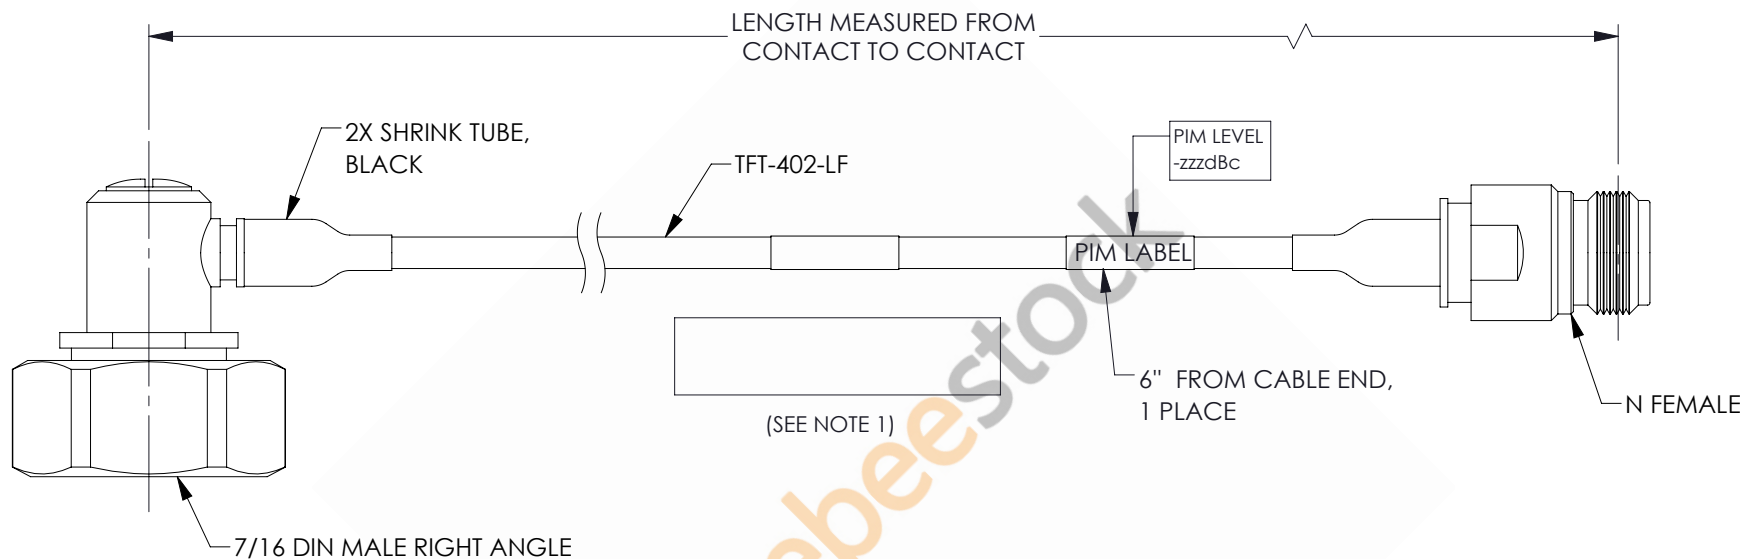

7/16 DIN Male Right Angle to N Female Low PIM Cable 12 Inch Length Using TFT-402-LF Coax Using Times Microwave Components

REVISIONS			
REV.	DESCRIPTION	DATE	APPROVED
A	INITIAL RELEASE	06/04/2021	AGANWANI

NOTES:

1. CABLES 84" AND UNDER HAVE 1 LABEL CENTERED. CABLES OVER 84" HAVE 2 LABELS, ONE AT EACH END 12.0" FROM THE FRONT OF THE CONNECTOR.

THESE COMMODITIES, TECHNOLOGY OR SOFTWARE WERE EXPORTED FROM THE UNITED STATES IN ACCORDANCE WITH THE EXPORT ADMINISTRATION REGULATIONS. DIVERSION CONTRARY TO U.S. LAW PROHIBITED.

UNLESS OTHERWISE SPECIFIED
LEADING DIMENSIONS ARE INCHES
DIMENSIONS IN [] ARE MILLIMETERS

TOLERANCES:

.X = ±.2 [5.08]	FRACTIONS
.XX = ±.02 [.51]	± 1/32
.XXX = ±.005 [.13]	ANGLES ± 1°

CABLE LENGTH (L) TOLERANCES: