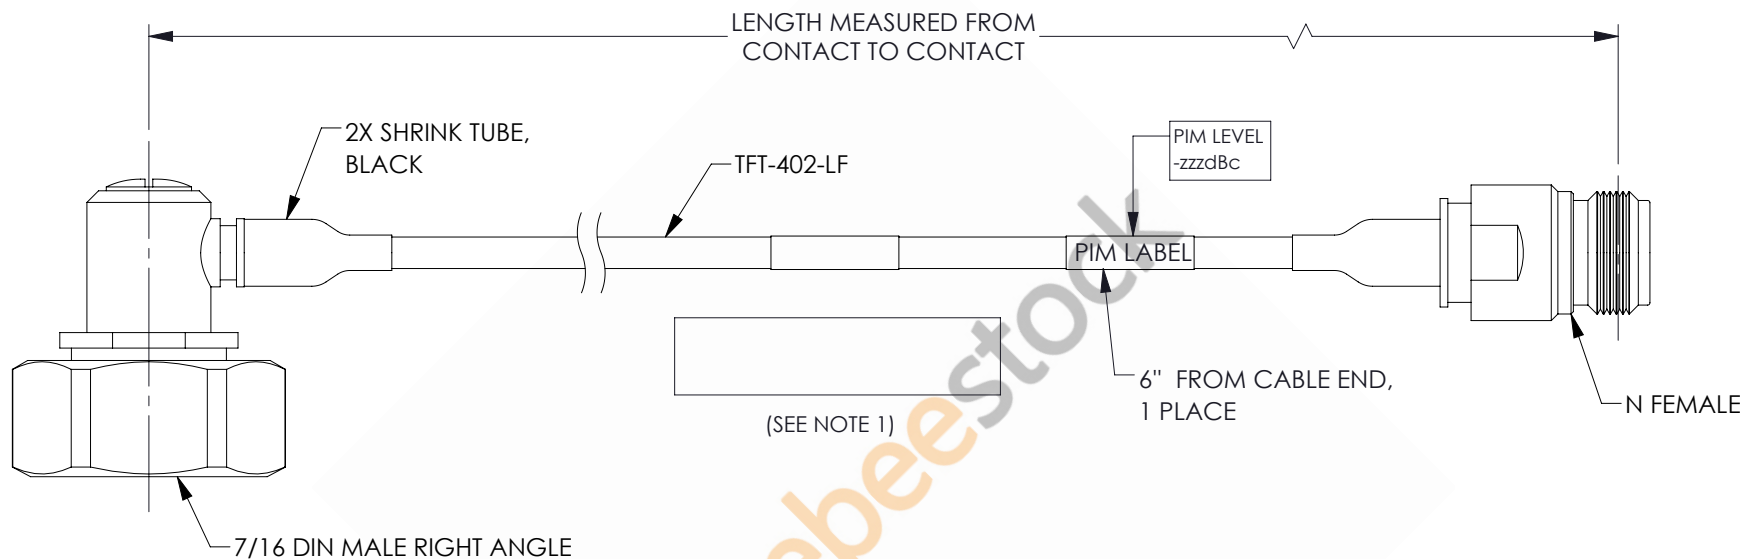

7/16 DIN Male Right Angle to N Female Low PIM Cable 24 Inch Length Using TFT-402-LF Coax Using Times Microwave Components

REVISIONS			
REV.	DESCRIPTION	DATE	APPROVED
A	INITIAL RELEASE	06/04/2021	AGANWANI

NOTES:

- CABLES 84" AND UNDER HAVE 1 LABEL CENTERED. CABLES OVER 84" HAVE 2 LABELS, ONE AT EACH END 12.0" FROM THE FRONT OF THE CONNECTOR.

THESE COMMODITIES, TECHNOLOGY OR SOFTWARE WERE EXPORTED FROM THE UNITED STATES IN ACCORDANCE WITH THE EXPORT ADMINISTRATION REGULATIONS. DIVERSION CONTRARY TO U.S. LAW PROHIBITED.

UNLESS OTHERWISE SPECIFIED LEADING DIMENSIONS ARE INCHES DIMENSIONS IN [] ARE MILLIMETERS

TOLERANCES:

.X = ±.2 [5.08]	FRACTIONS
.XX = ±.02 [.51]	± 1/32
.XXX = ±.005 [.13]	ANGLES ± 1°

CABLE LENGTH (L) TOLERANCES: