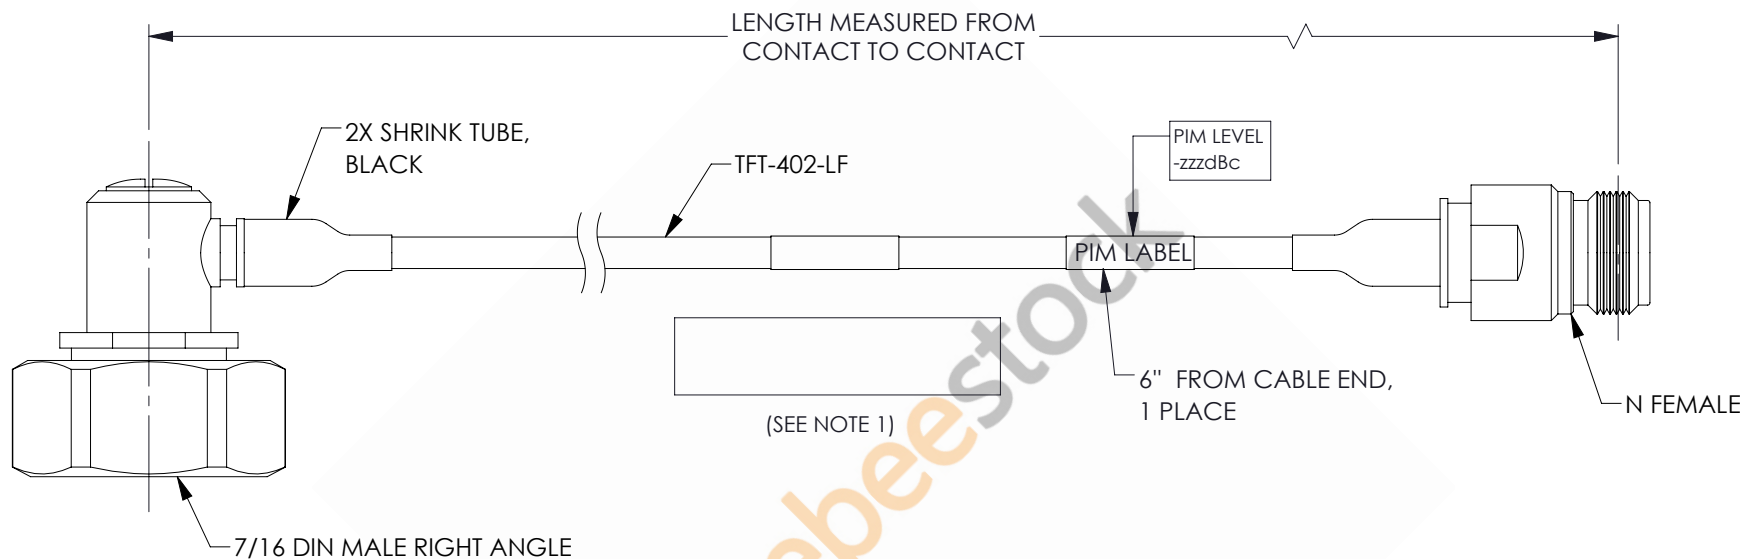

# 7/16 DIN Male Right Angle to N Female Low PIM Cable 36 Inch Length Using TFT-402-LF Coax Using Times Microwave Components

REVISIONS			
REV.	DESCRIPTION	DATE	APPROVED
A	INITIAL RELEASE	06/04/2021	AGANWANI

## NOTES:

- CABLES 84" AND UNDER HAVE 1 LABEL CENTERED. CABLES OVER 84" HAVE 2 LABELS, ONE AT EACH END 12.0" FROM THE FRONT OF THE CONNECTOR.

THESE COMMODITIES, TECHNOLOGY OR SOFTWARE WERE EXPORTED FROM THE UNITED STATES IN ACCORDANCE WITH THE EXPORT ADMINISTRATION REGULATIONS. DIVERSION CONTRARY TO U.S. LAW PROHIBITED.