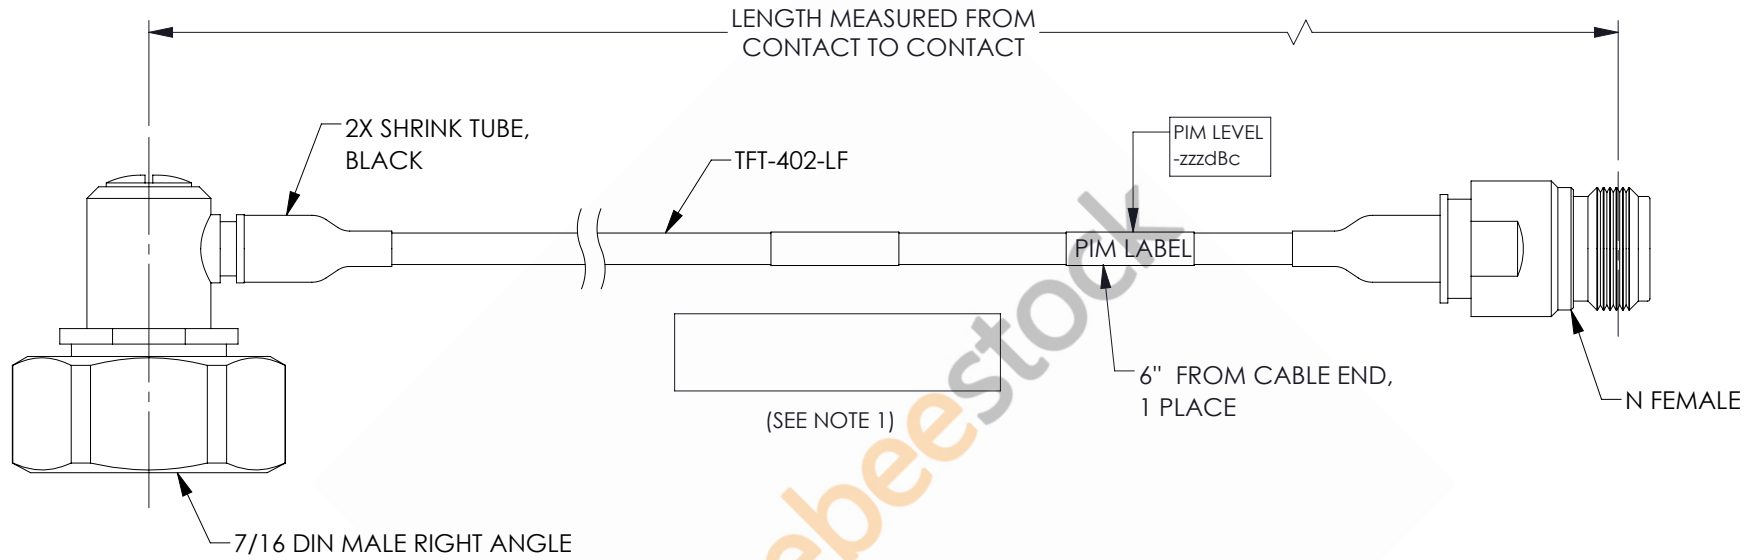

# 7/16 DIN Male Right Angle to N Female Low PIM Cable 48 Inch Length Using TFT-402-LF Coax Using Times Microwave Components

REVISIONS			
REV.	DESCRIPTION	DATE	APPROVED
A	INITIAL RELEASE	06/04/2021	AGANWANI

## NOTES:

- CABLES 84" AND UNDER HAVE 1 LABEL CENTERED. CABLES OVER 84" HAVE 2 LABELS, ONE AT EACH END 12.0" FROM THE FRONT OF THE CONNECTOR.

THESE COMMODITIES, TECHNOLOGY OR SOFTWARE WERE EXPORTED FROM THE UNITED STATES IN ACCORDANCE WITH THE EXPORT ADMINISTRATION REGULATIONS. DIVERSION CONTRARY TO U.S. LAW PROHIBITED.