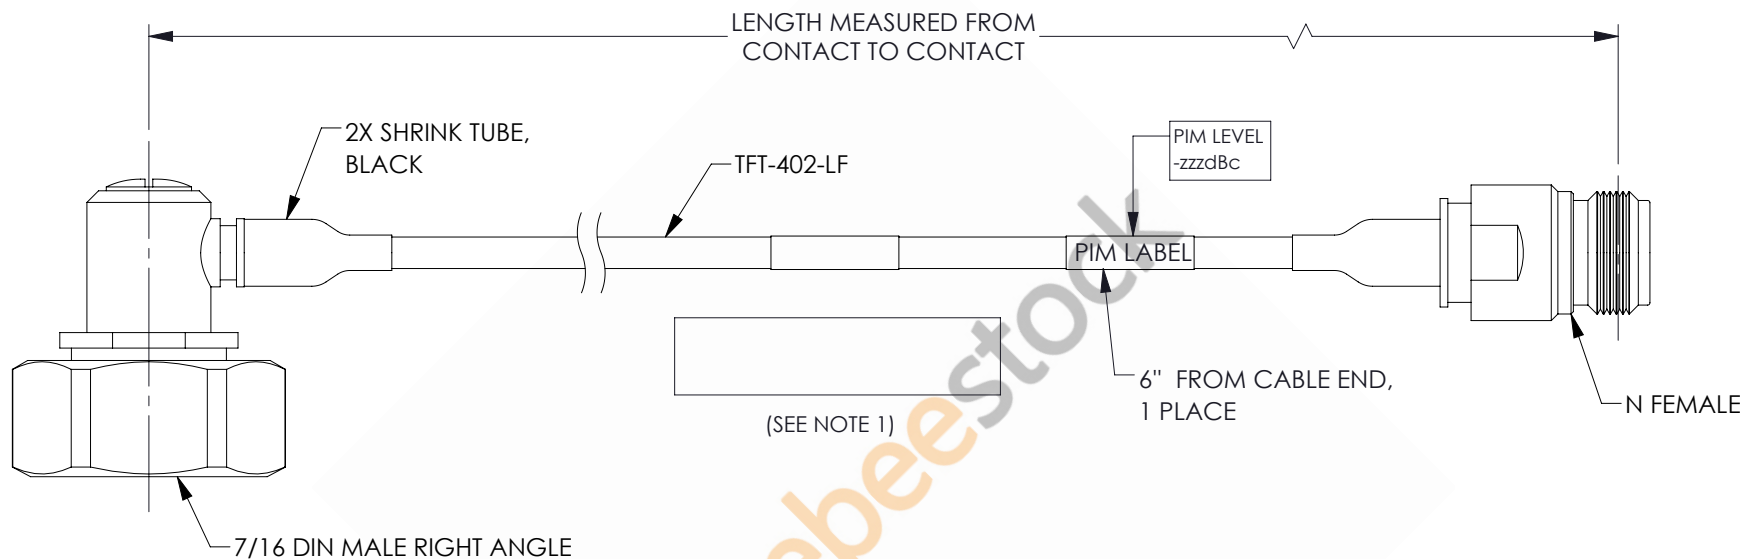

7/16 DIN Male Right Angle to N Female Low PIM Cable 200 CM Length Using TFT-402-LF Coax Using Times Microwave Components

REVISIONS			
REV.	DESCRIPTION	DATE	APPROVED
A	INITIAL RELEASE	06/04/2021	AGANWANI

NOTES:

- CABLES 84" AND UNDER HAVE 1 LABEL CENTERED. CABLES OVER 84" HAVE 2 LABELS, ONE AT EACH END 12.0" FROM THE FRONT OF THE CONNECTOR.

THESE COMMODITIES, TECHNOLOGY OR SOFTWARE WERE EXPORTED FROM THE UNITED STATES IN ACCORDANCE WITH THE EXPORT ADMINISTRATION REGULATIONS. DIVERSION CONTRARY TO U.S. LAW PROHIBITED.

UNLESS OTHERWISE SPECIFIED LEADING DIMENSIONS ARE INCHES DIMENSIONS IN [] ARE MILLIMETERS

TOLERANCES:

.X = ±.2 [5.08]	FRACTIONS ± 1/32
.XX = ±.02 [.51]	ANGLES ± 1°
.XXX = ±.005 [.13]	

CABLE LENGTH (L) TOLERANCES: