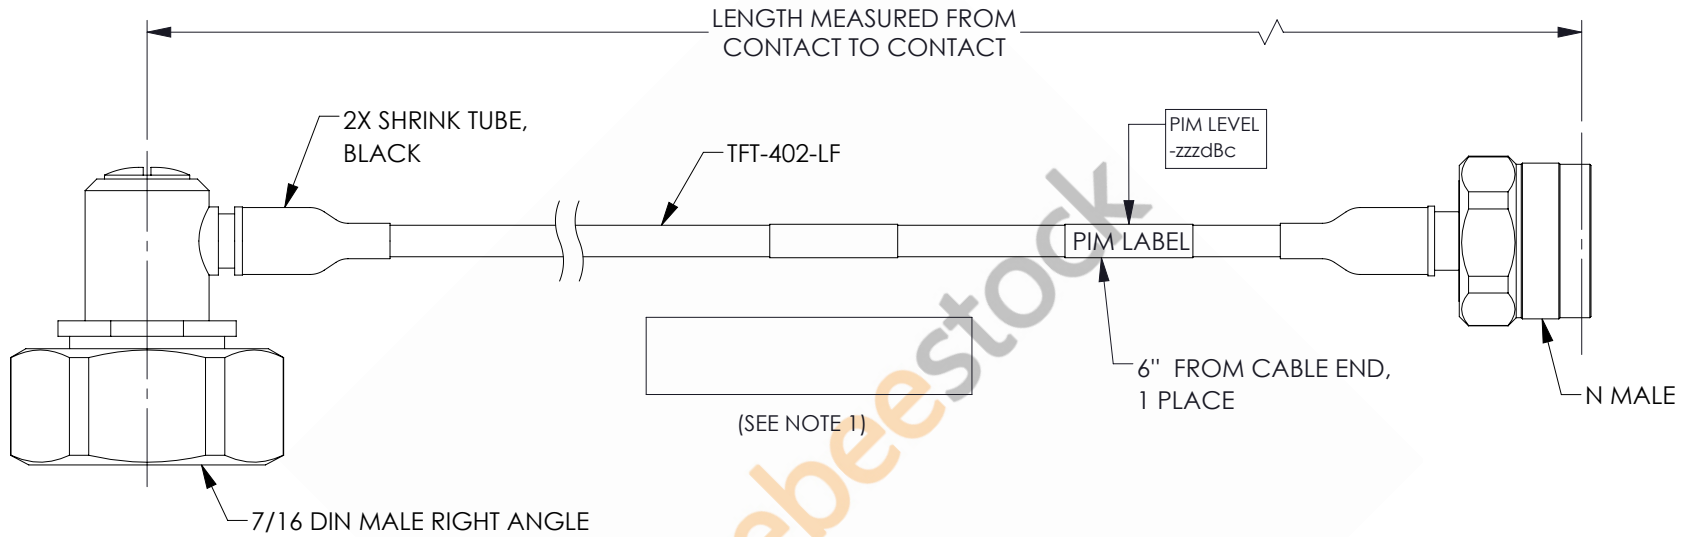

7/16 DIN Male Right Angle to N Male Low PIM Cable 12 Inch Length Using TFT-402-LF Coax Using Times Microwave Components

| REVISIONS |                 |            |          |
|-----------|-----------------|------------|----------|
| REV.      | DESCRIPTION     | DATE       | APPROVED |
| A         | INITIAL RELEASE | 06/04/2021 | AGANWANI |

**NOTES:**

- CABLES 84" AND UNDER HAVE 1 LABEL CENTERED. CABLES OVER 84" HAVE 2 LABELS, ONE AT EACH END 12.0" FROM THE FRONT OF THE CONNECTOR.

THESE COMMODITIES, TECHNOLOGY OR SOFTWARE WERE EXPORTED FROM THE UNITED STATES IN ACCORDANCE WITH THE EXPORT ADMINISTRATION REGULATIONS. DIVERSION CONTRARY TO U.S. LAW PROHIBITED.