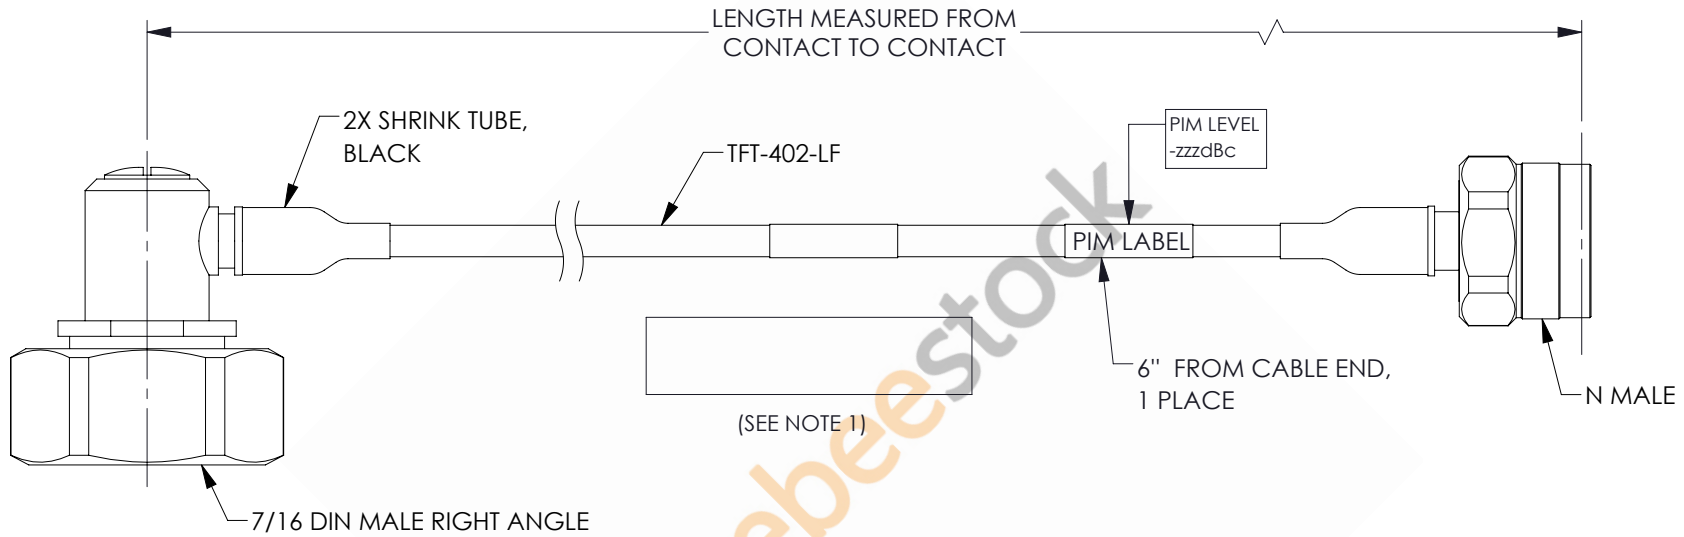

7/16 DIN Male Right Angle to N Male Low PIM Cable 24 Inch Length Using TFT-402-LF Coax Using Times Microwave Components

REVISIONS			
REV.	DESCRIPTION	DATE	APPROVED
A	INITIAL RELEASE	06/04/2021	AGANWANI

NOTES:

- CABLES 84" AND UNDER HAVE 1 LABEL CENTERED. CABLES OVER 84" HAVE 2 LABELS, ONE AT EACH END 12.0" FROM THE FRONT OF THE CONNECTOR.

THESE COMMODITIES, TECHNOLOGY OR SOFTWARE WERE EXPORTED FROM THE UNITED STATES IN ACCORDANCE WITH THE EXPORT ADMINISTRATION REGULATIONS. DIVERSION CONTRARY TO U.S. LAW PROHIBITED.

UNLESS OTHERWISE SPECIFIED LEADING DIMENSIONS ARE INCHES DIMENSIONS IN [] ARE MILLIMETERS

TOLERANCES:

.X = ±.2 [5.08]	FRACTIONS ± 1/32
.XX = ±.02 [.51]	ANGLES ± 1°
.XXX = ±.005 [.13]	

CABLE LENGTH (L) TOLERANCES: