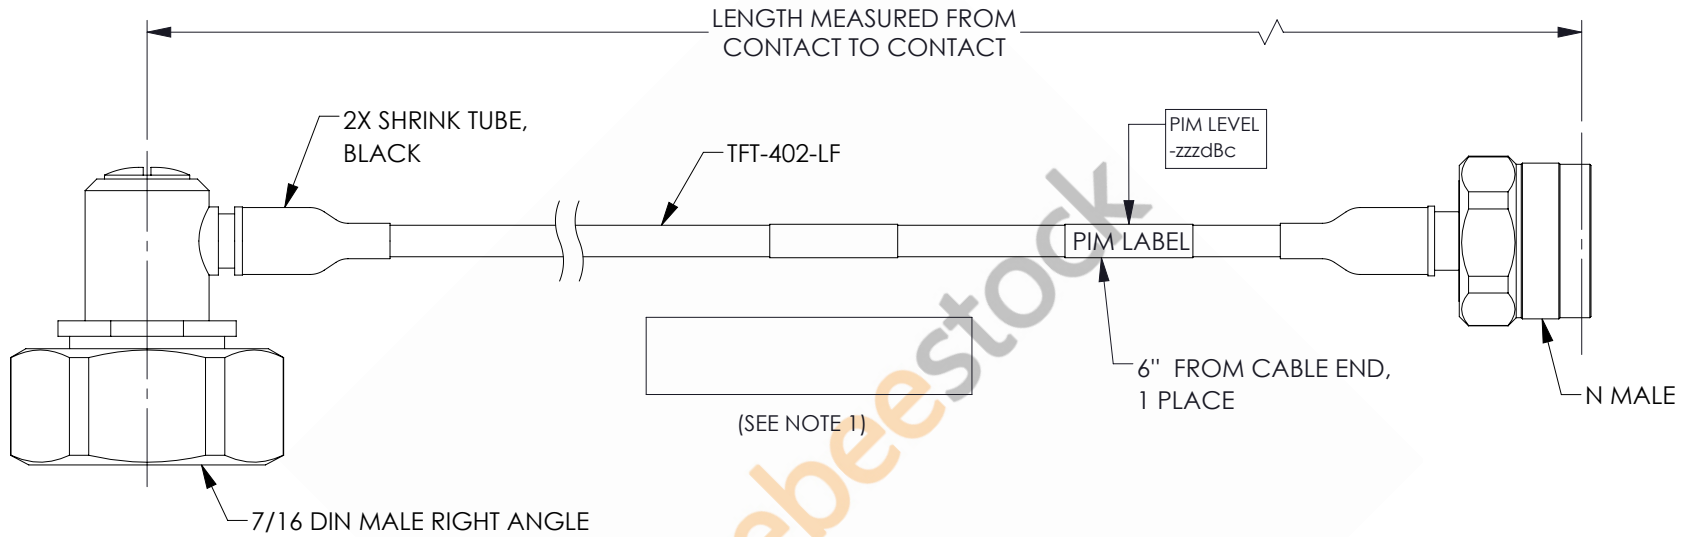

7/16 DIN Male Right Angle to N Male Low PIM Cable 36 Inch Length Using TFT-402-LF Coax Using Times Microwave Components

REVISIONS			
REV.	DESCRIPTION	DATE	APPROVED
A	INITIAL RELEASE	06/04/2021	AGANWANI

NOTES:

- CABLES 84" AND UNDER HAVE 1 LABEL CENTERED. CABLES OVER 84" HAVE 2 LABELS, ONE AT EACH END 12.0" FROM THE FRONT OF THE CONNECTOR.

THESE COMMODITIES, TECHNOLOGY OR SOFTWARE WERE EXPORTED FROM THE UNITED STATES IN ACCORDANCE WITH THE EXPORT ADMINISTRATION REGULATIONS. DIVERSION CONTRARY TO U.S. LAW PROHIBITED.

UNLESS OTHERWISE SPECIFIED
LEADING DIMENSIONS ARE INCHES
DIMENSIONS IN [] ARE MILLIMETERS

TOLERANCES:

.X = ±.2	[.508]	FRACTIONS
.XX = ±.02	[.51]	± 1/32
.XXX = ±.005	[.13]	ANGLES ± 1°

CABLE LENGTH (L) TOLERANCES: