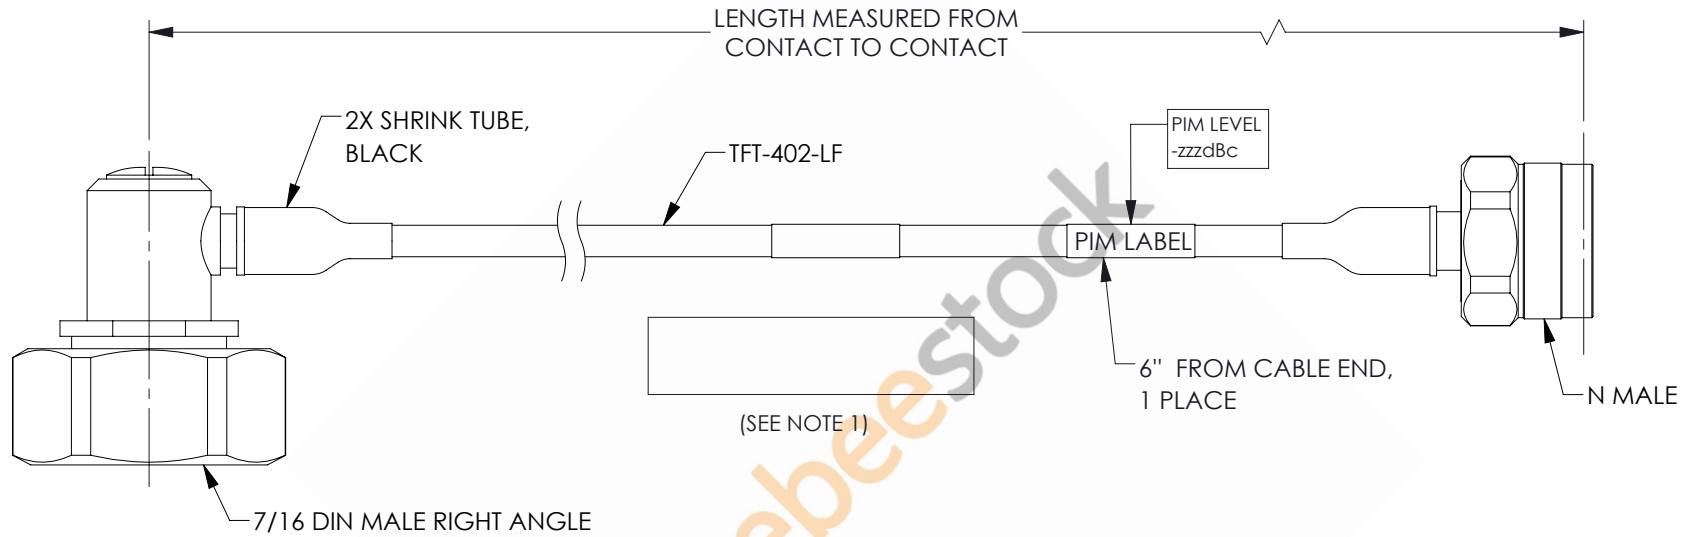

7/16 DIN Male Right Angle to N Male Low PIM Cable 48 Inch Length Using TFT-402-LF Coax Using Times Microwave Components

REVISIONS			
REV.	DESCRIPTION	DATE	APPROVED
A	INITIAL RELEASE	06/04/2021	AGANWANI

NOTES:

- CABLES 84" AND UNDER HAVE 1 LABEL CENTERED. CABLES OVER 84" HAVE 2 LABELS, ONE AT EACH END 12.0" FROM THE FRONT OF THE CONNECTOR.

THESE COMMODITIES, TECHNOLOGY OR SOFTWARE WERE EXPORTED FROM THE UNITED STATES IN ACCORDANCE WITH THE EXPORT ADMINISTRATION REGULATIONS. DIVERSION CONTRARY TO U.S. LAW PROHIBITED.

UNLESS OTHERWISE SPECIFIED LEADING DIMENSIONS ARE INCHES DIMENSIONS IN [] ARE MILLIMETERS

TOLERANCES:

.X = ±.2 [5.08]	FRACTIONS ± 1/32
.XX = ±.02 [.51]	ANGLES ± 1°
.XXX = ±.005 [.13]	

CABLE LENGTH (L) TOLERANCES: