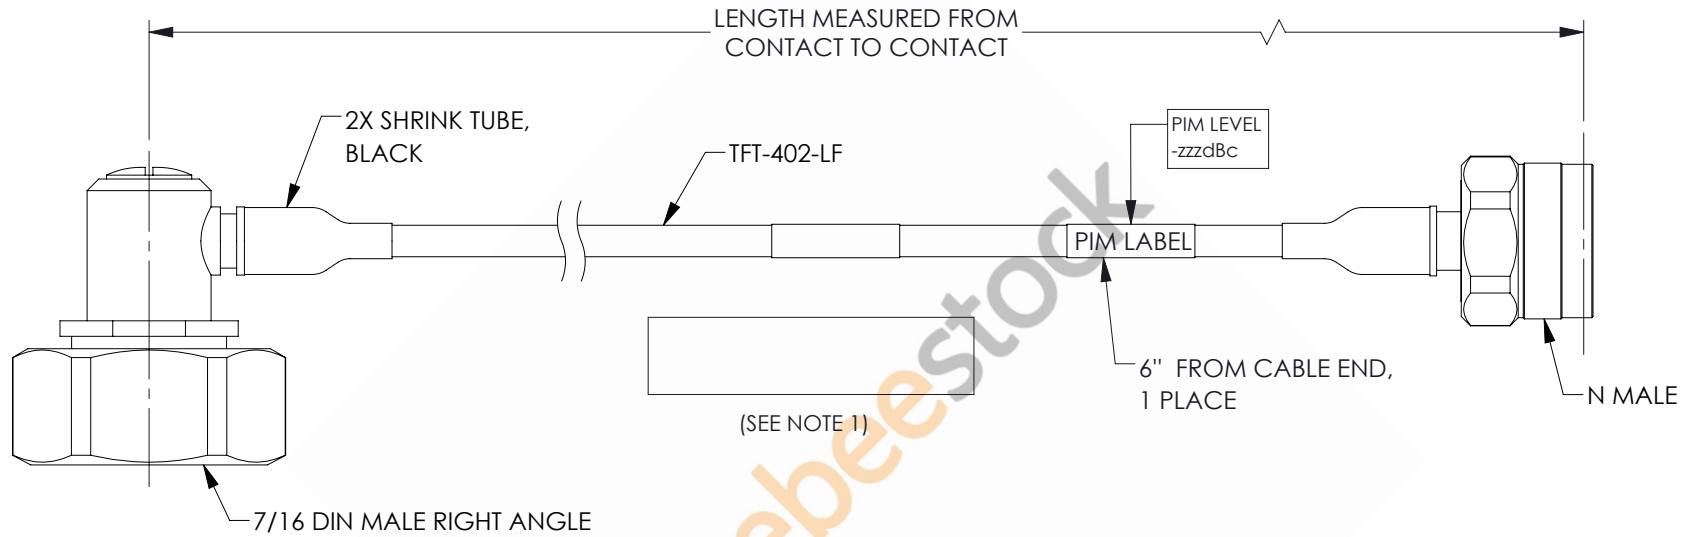

7/16 DIN Male Right Angle to N Male Low PIM Cable 60 Inch Length Using TFT-402-LF Coax Using Times Microwave Components

REVISIONS			
REV.	DESCRIPTION	DATE	APPROVED
A	INITIAL RELEASE	06/04/2021	AGANWANI

NOTES:

- CABLES 84" AND UNDER HAVE 1 LABEL CENTERED. CABLES OVER 84" HAVE 2 LABELS, ONE AT EACH END 12.0" FROM THE FRONT OF THE CONNECTOR.

THESE COMMODITIES, TECHNOLOGY OR SOFTWARE WERE EXPORTED FROM THE UNITED STATES IN ACCORDANCE WITH THE EXPORT ADMINISTRATION REGULATIONS. DIVERSION CONTRARY TO U.S. LAW PROHIBITED.

UNLESS OTHERWISE SPECIFIED LEADING DIMENSIONS ARE INCHES DIMENSIONS IN [] ARE MILLIMETERS

TOLERANCES:

.X = ±.2 [5.08]	FRACTIONS ± 1/32
.XX = ±.02 [.51]	ANGLES ± 1°
.XXX = ±.005 [.13]	

CABLE LENGTH (L) TOLERANCES: