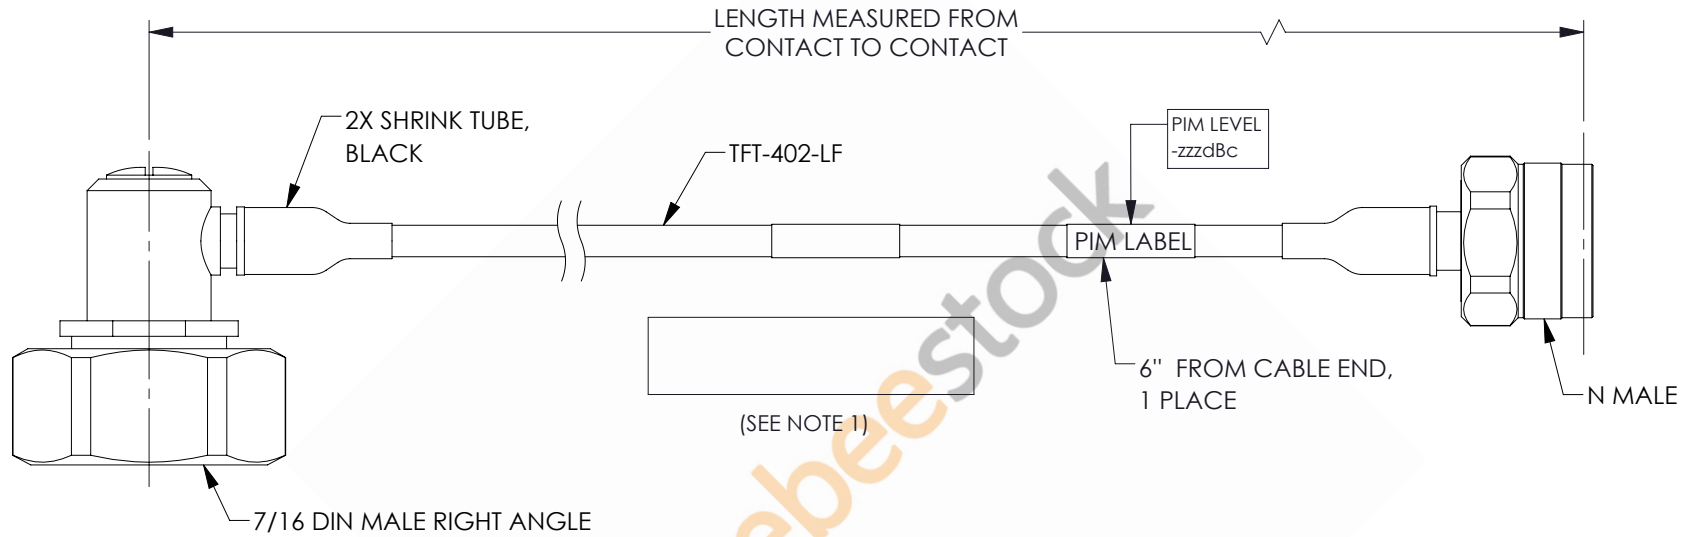

7/16 DIN Male Right Angle to N Male Low PIM Cable 100 CM Length Using TFT-402-LF Coax Using Times Microwave Components

REVISIONS			
REV.	DESCRIPTION	DATE	APPROVED
A	INITIAL RELEASE	06/04/2021	AGANWANI

NOTES:

- CABLES 84" AND UNDER HAVE 1 LABEL CENTERED. CABLES OVER 84" HAVE 2 LABELS, ONE AT EACH END 12.0" FROM THE FRONT OF THE CONNECTOR.

THESE COMMODITIES, TECHNOLOGY OR SOFTWARE WERE EXPORTED FROM THE UNITED STATES IN ACCORDANCE WITH THE EXPORT ADMINISTRATION REGULATIONS. DIVERSION CONTRARY TO U.S. LAW PROHIBITED.

UNLESS OTHERWISE SPECIFIED LEADING DIMENSIONS ARE INCHES DIMENSIONS IN [] ARE MILLIMETERS

TOLERANCES:

.X = ±.2	[.508]	FRACTIONS
.XX = ±.02	[.51]	± 1/32
.XXX = ±.005	[.13]	ANGLES ± 1°

CABLE LENGTH (L) TOLERANCES:

L ≤ 12	[305]	= +1 [25] / -0
12 [305] < L ≤ 60	[1524]	= +2 [51] / -0
60 [1524] < L ≤ 120	[3048]	= +4 [102] / -0
120 [3048] < L ≤ 300	[7620]	= +6 [152] / -0
300 [7620] < L		= +5%L / -0

ALL DIMENSIONS SHOWN ARE FOR REFERENCE ONLY.