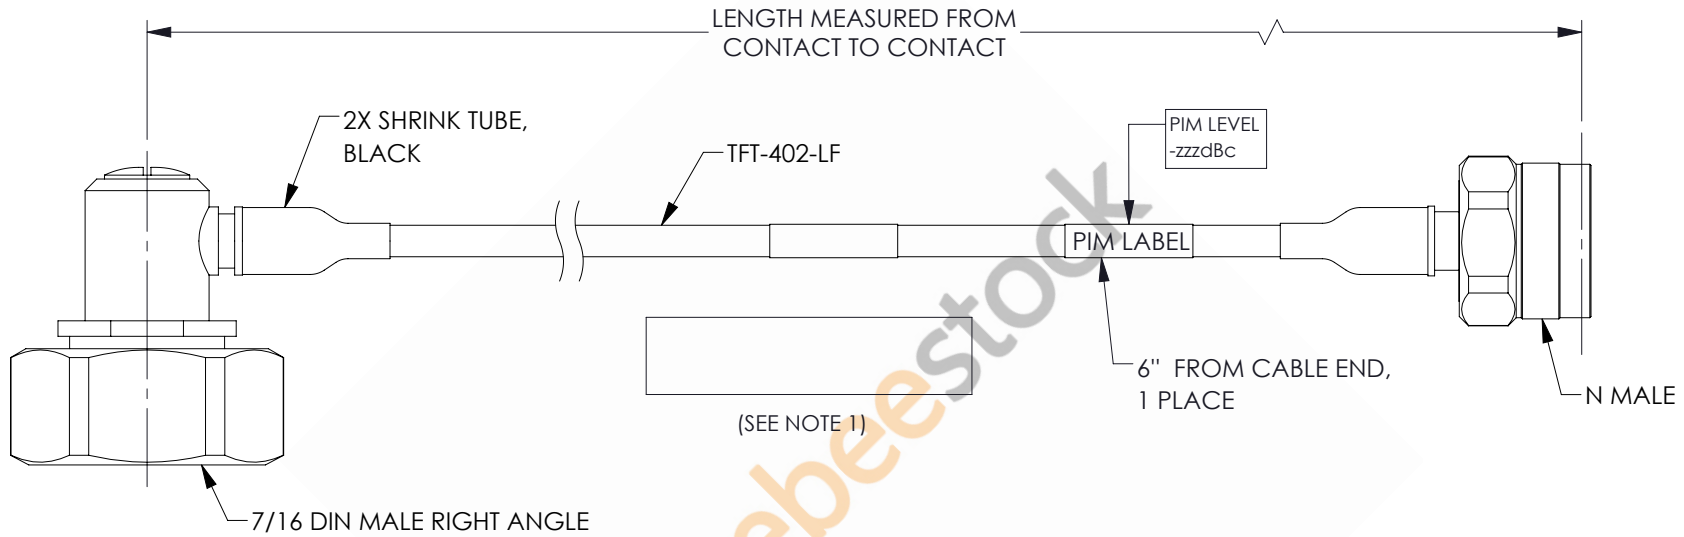

7/16 DIN Male Right Angle to N Male Low PIM Cable 150 CM Length Using TFT-402-LF Coax Using Times Microwave Components

REVISIONS			
REV.	DESCRIPTION	DATE	APPROVED
A	INITIAL RELEASE	06/04/2021	AGANWANI

NOTES:

- CABLES 84" AND UNDER HAVE 1 LABEL CENTERED. CABLES OVER 84" HAVE 2 LABELS, ONE AT EACH END 12.0" FROM THE FRONT OF THE CONNECTOR.

THESE COMMODITIES, TECHNOLOGY OR SOFTWARE WERE EXPORTED FROM THE UNITED STATES IN ACCORDANCE WITH THE EXPORT ADMINISTRATION REGULATIONS. DIVERSION CONTRARY TO U.S. LAW PROHIBITED.

UNLESS OTHERWISE SPECIFIED LEADING DIMENSIONS ARE INCHES DIMENSIONS IN [] ARE MILLIMETERS

TOLERANCES:

.X = ±.2 [5.08]	FRACTIONS ± 1/32
.XX = ±.02 [.51]	ANGLES ± 1°
.XXX = ±.005 [.13]	

CABLE LENGTH (L) TOLERANCES: