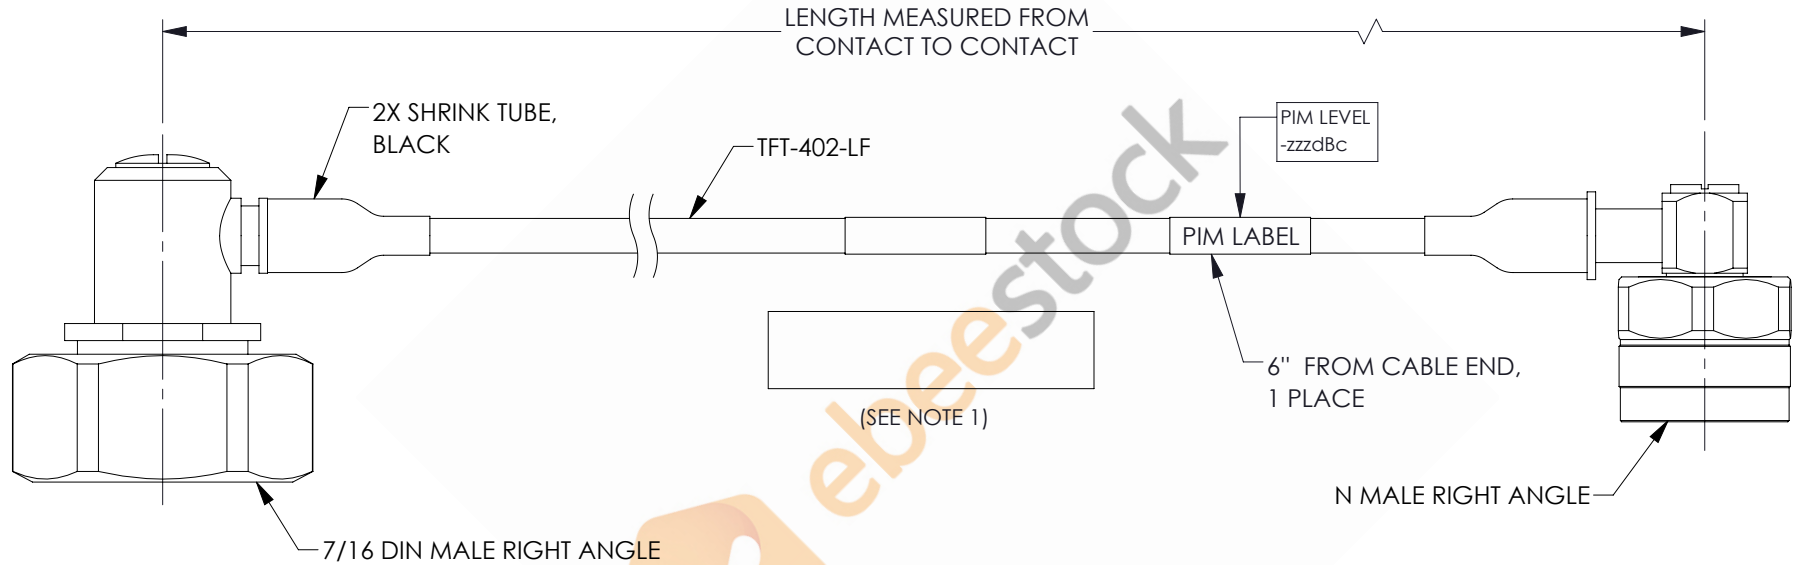

7/16 DIN Male Right Angle to N Male Right Angle Low PIM Cable 24 Inch Length Using TFT-402-LF Coax Using Times Microwave Components

REVISIONS			
REV.	DESCRIPTION	DATE	APPROVED
A	INITIAL RELEASE	06/04/2021	AGANWANI

NOTES:

1. CABLES 84" AND UNDER HAVE 1 LABEL CENTERED. CABLES OVER 84" HAVE 2 LABELS, ONE AT EACH END 12.0" FROM THE FRONT OF THE CONNECTOR.

THESE COMMODITIES, TECHNOLOGY OR SOFTWARE WERE EXPORTED FROM THE UNITED STATES IN ACCORDANCE WITH THE EXPORT ADMINISTRATION REGULATIONS. DIVERSION CONTRARY TO U.S. LAW PROHIBITED.

UNLESS OTHERWISE SPECIFIED LEADING DIMENSIONS ARE INCHES DIMENSIONS IN [] ARE MILLIMETERS

TOLERANCES:

.X = ±.2	[.508]	FRACTIONS
.XX = ±.02	[.51]	± 1/32
.XXX = ±.005	[.13]	ANGLES ± 1°

CABLE LENGTH (L) TOLERANCES: