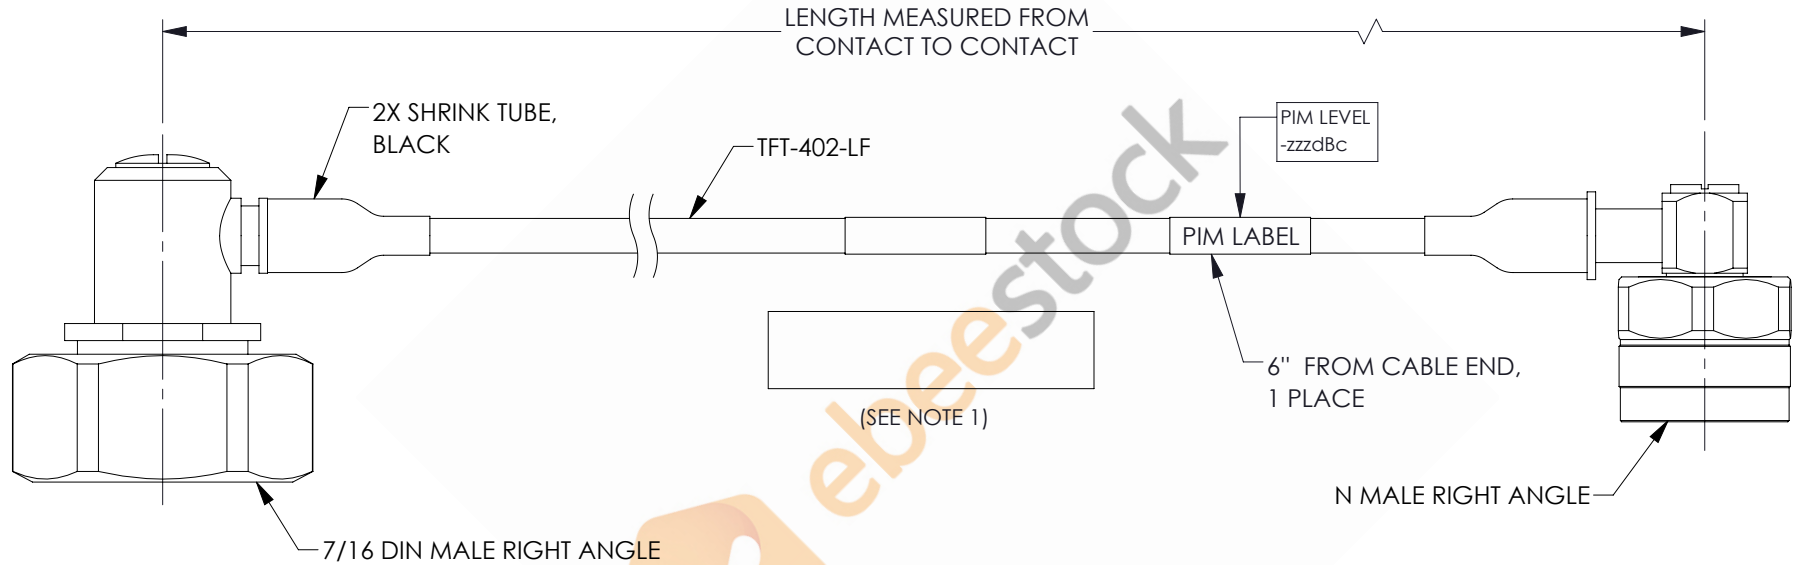

# 7/16 DIN Male Right Angle to N Male Right Angle Low PIM Cable 36 Inch Length Using TFT-402-LF Coax Using Times Microwave Components

REVISIONS			
REV.	DESCRIPTION	DATE	APPROVED
A	INITIAL RELEASE	06/04/2021	AGANWANI

## NOTES:

1. CABLES 84" AND UNDER HAVE 1 LABEL CENTERED. CABLES OVER 84" HAVE 2 LABELS, ONE AT EACH END 12.0" FROM THE FRONT OF THE CONNECTOR.

THESE COMMODITIES, TECHNOLOGY OR SOFTWARE WERE EXPORTED FROM THE UNITED STATES IN ACCORDANCE WITH THE EXPORT ADMINISTRATION REGULATIONS. DIVERSION CONTRARY TO U.S. LAW PROHIBITED.