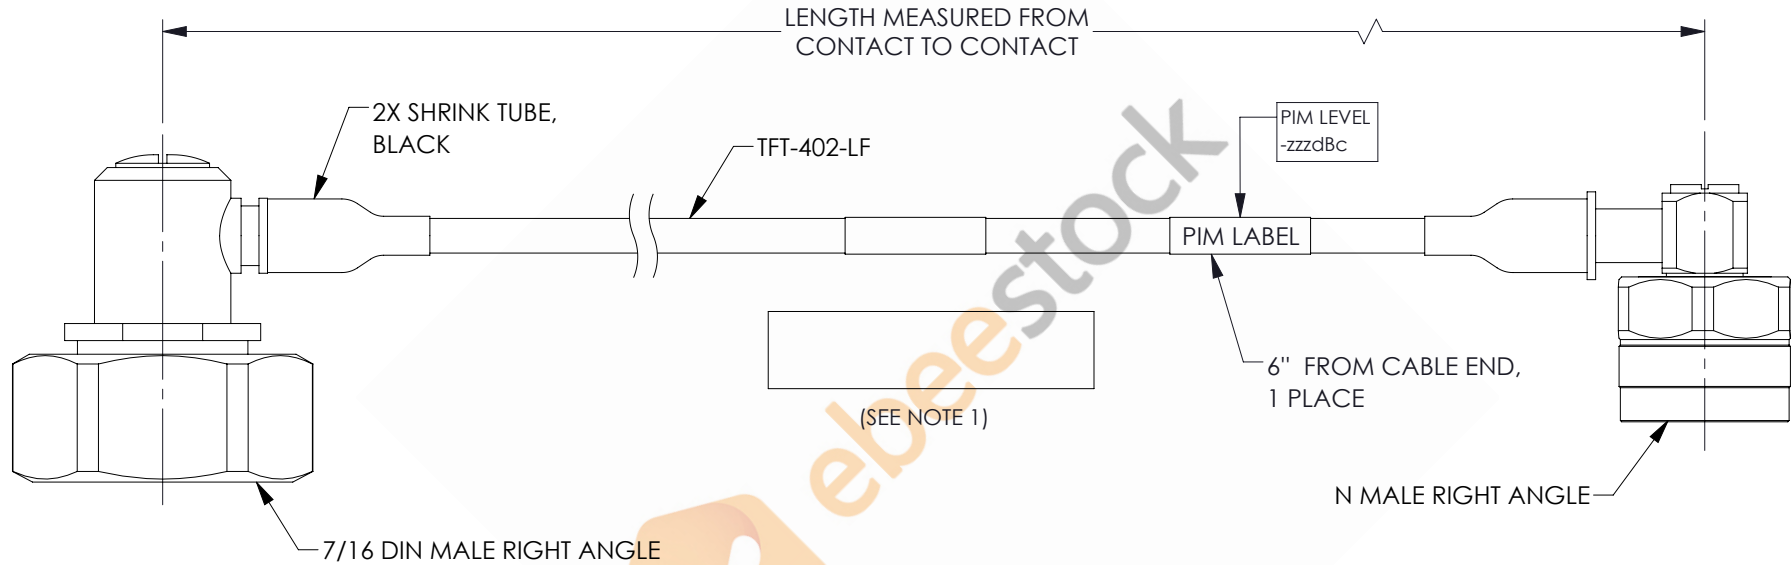

7/16 DIN Male Right Angle to N Male Right Angle Low PIM Cable 150 CM Length Using TFT-402-LF Coax Using Times Microwave Components

REVISIONS			
REV.	DESCRIPTION	DATE	APPROVED
A	INITIAL RELEASE	06/04/2021	AGANWANI

NOTES:

1. CABLES 84" AND UNDER HAVE 1 LABEL CENTERED. CABLES OVER 84" HAVE 2 LABELS, ONE AT EACH END 12.0" FROM THE FRONT OF THE CONNECTOR.

THESE COMMODITIES, TECHNOLOGY OR SOFTWARE WERE EXPORTED FROM THE UNITED STATES IN ACCORDANCE WITH THE EXPORT ADMINISTRATION REGULATIONS. DIVERSION CONTRARY TO U.S. LAW PROHIBITED.

UNLESS OTHERWISE SPECIFIED
LEADING DIMENSIONS ARE INCHES
DIMENSIONS IN [] ARE MILLIMETERS

TOLERANCES:

.X = ±.2 [5.08]	FRACTIONS
.XX = ±.02 [.51]	± 1/32
.XXX = ±.005 [.13]	ANGLES ± 1°

CABLE LENGTH (L) TOLERANCES: