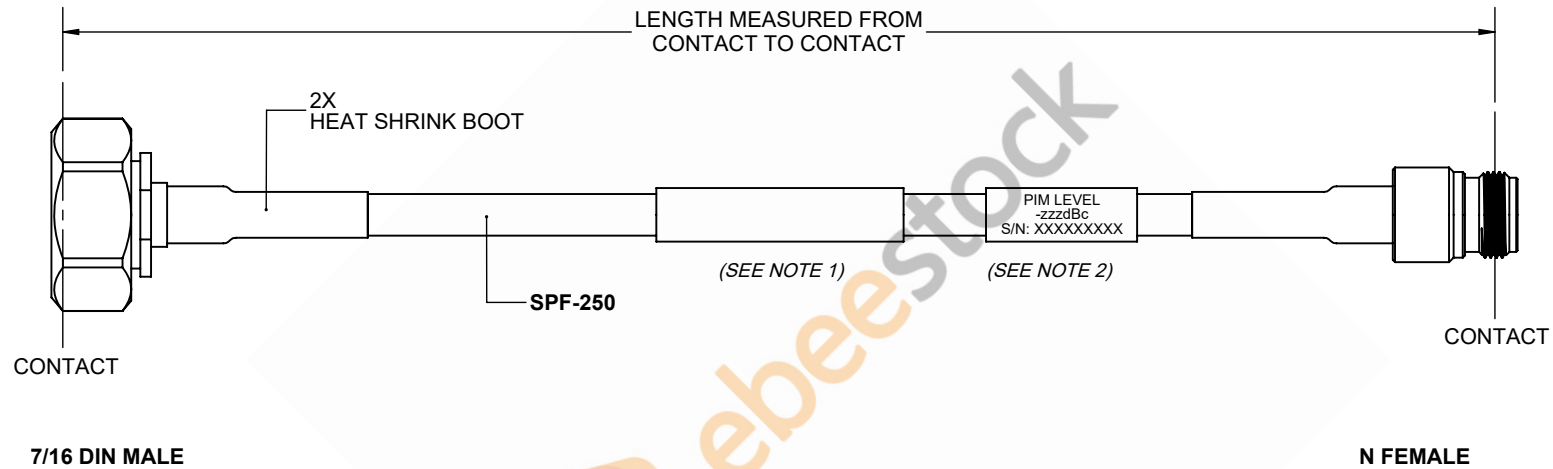

Fire Rated 7/16 DIN Male to N Female Low PIM Cable 24 Inch Length Using SPF-250 Coax Using Times Microwave Parts

REVISIONS			
REV.	DESCRIPTION	DATE	APPROVED
A	INITIAL RELEASE	9/21/2021	A. GANWANI

NOTES:

1. CABLES 84" AND UNDER HAVE 1 LABEL CENTERED. CABLES OVER 84" HAVE 2 LABELS, ONE AT EACH END 12.0" FROM THE END OF THE CONNECTOR.
2. 6" FROM CABLE END 1 PLACE FOR ALL LENGTHS OF CABLE.

THESE COMMODITIES, TECHNOLOGY OR SOFTWARE WERE EXPORTED FROM THE UNITED STATES IN ACCORDANCE WITH THE EXPORT ADMINISTRATION REGULATIONS. DIVERSION CONTRARY TO U.S. LAW PROHIBITED.

UNLESS OTHERWISE SPECIFIED LEADING DIMENSIONS ARE INCHES DIMENSIONS IN [] ARE MILLIMETERS TOLERANCES: .X = ±.2 [.508] FRACTIONS ± 1/32 .XX = ±.02 [.51] ± 1/32 .XXX = ±.005 [.13] ANGLES ± 1° CABLE LENGTH (L) TOLERANCES: L ≤ 12 [305] = +1 [25] / -0 12 [305] < L ≤ 60 [1524] = +2 [51] / -0 60 [1524] < L ≤ 120 [3048] = +4 [102] / -0 120 [3048] < L ≤ 300 [7620] = +6 [152] / -0 300 [7620] < L = +5%L / -0 ALL DIMENSIONS SHOWN ARE FOR REFERENCE ONLY.		<p>8TH FLOOR, BUILDING 1, YONGFU SCIENCE AND TECHNOLOGY CENTER INDUSTRIAL PARK, NANZHA DISTRICT 5, HUMEN, 523900, DONGGUAN, GUANGDONG, CHINA</p> <p>WEBSITE: www.ebeestock.com EMAIL: sales@ebeestock.com</p>		THIRD-ANGLE PROJECTION THE INFORMATION AND DESIGN IN THIS DOCUMENT IS THE PROPERTY OF EBEE STOCK CORPORATION ALL RIGHTS RESERVED. SHEET 1 OF 1 SCALE N/A	
SIZE	CAGE CODE	DRAWN BY	ITEM NO.	REV	
A	53919	K.DANG	ET16869	A	