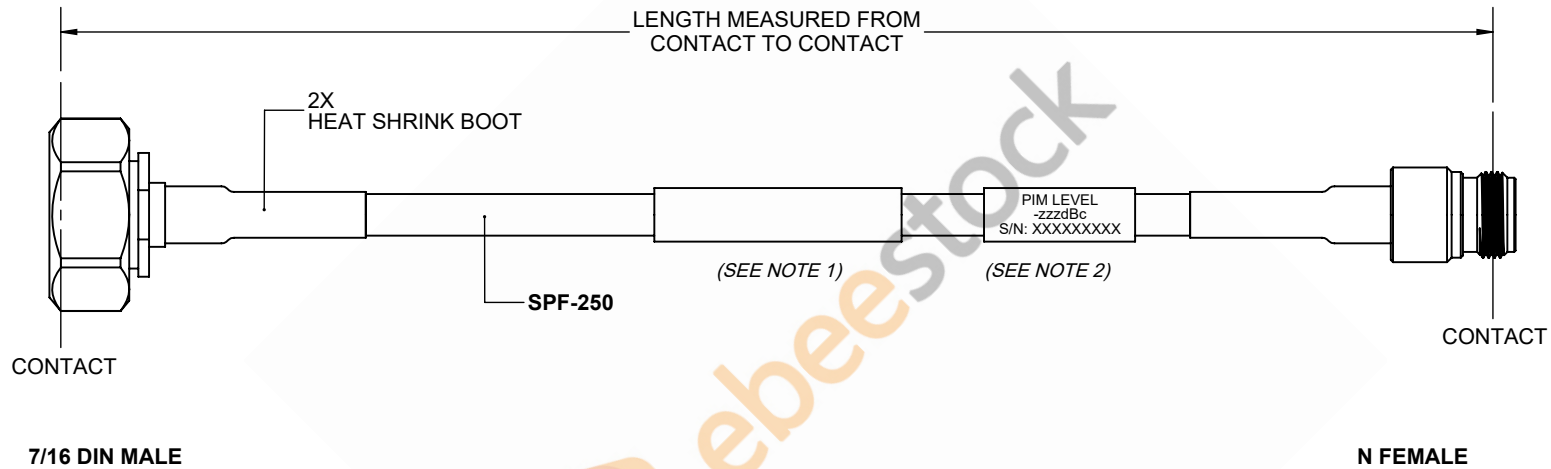

# Fire Rated 7/16 DIN Male to N Female Low PIM Cable 36 Inch Length Using SPF-250 Coax Using Times Microwave Parts

REVISIONS			
REV.	DESCRIPTION	DATE	APPROVED
A	INITIAL RELEASE	9/21/2021	A. GANWANI

**NOTES:**

1. CABLES 84" AND UNDER HAVE 1 LABEL CENTERED. CABLES OVER 84" HAVE 2 LABELS, ONE AT EACH END 12.0" FROM THE END OF THE CONNECTOR.
2. 6" FROM CABLE END 1 PLACE FOR ALL LENGTHS OF CABLE.

THESE COMMODITIES, TECHNOLOGY OR SOFTWARE WERE EXPORTED FROM THE UNITED STATES IN ACCORDANCE WITH THE EXPORT ADMINISTRATION REGULATIONS. DIVERSION CONTRARY TO U.S. LAW PROHIBITED.

UNLESS OTHERWISE SPECIFIED LEADING DIMENSIONS ARE INCHES DIMENSIONS IN [ ] ARE MILLIMETERS

TOLERANCES:

.X = ±.2 [5.08]	FRACTIONS ± 1/32
.XX = ±.02 [.51]	ANGLES ± 1°
.XXX = ±.005 [.13]	

CABLE LENGTH (L) TOLERANCES:

L ≤ 12 [305] = +1 [25] / -0
12 [305] < L ≤ 60 [1524] = +2 [51] / -0
60 [1524] < L ≤ 120 [3048] = +4 [102] / -0
120 [3048] < L ≤ 300 [7620] = +6 [152] / -0
300 [7620] < L = +5%L / -0

ALL DIMENSIONS SHOWN ARE FOR REFERENCE ONLY.