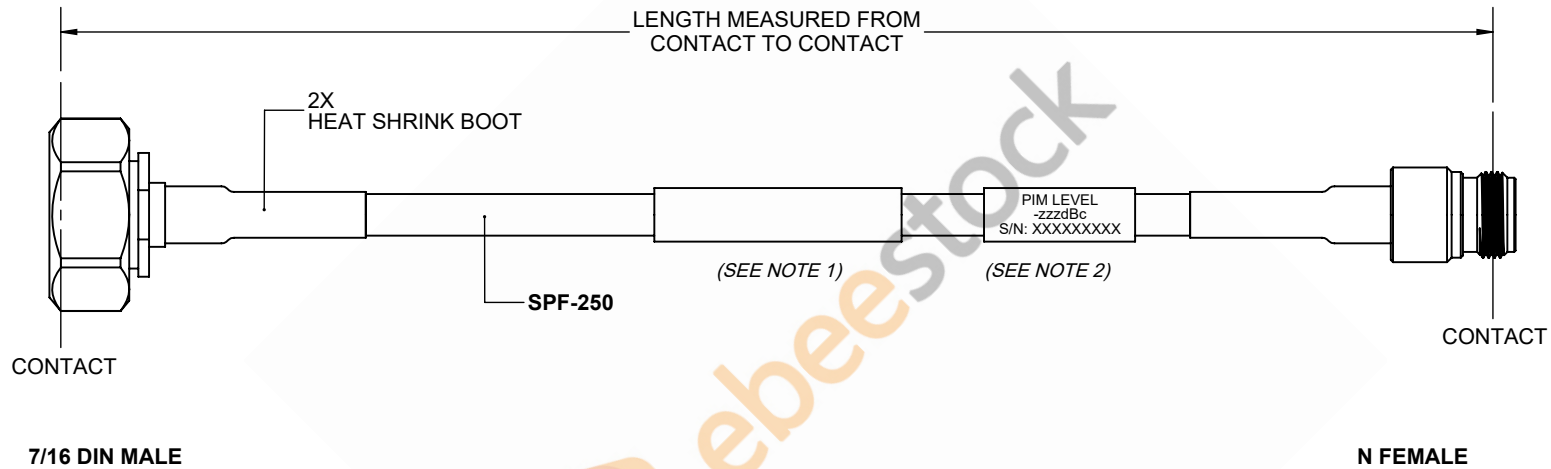

Fire Rated 7/16 DIN Male to N Female Low PIM Cable 48 Inch Length Using SPF-250 Coax Using Times Microwave Parts

REVISIONS			
REV.	DESCRIPTION	DATE	APPROVED
A	INITIAL RELEASE	9/21/2021	A. GANWANI

NOTES:

1. CABLES 84" AND UNDER HAVE 1 LABEL CENTERED. CABLES OVER 84" HAVE 2 LABELS, ONE AT EACH END 12.0" FROM THE END OF THE CONNECTOR.
2. 6" FROM CABLE END 1 PLACE FOR ALL LENGTHS OF CABLE.

THESE COMMODITIES, TECHNOLOGY OR SOFTWARE WERE EXPORTED FROM THE UNITED STATES IN ACCORDANCE WITH THE EXPORT ADMINISTRATION REGULATIONS. DIVERSION CONTRARY TO U.S. LAW PROHIBITED.

UNLESS OTHERWISE SPECIFIED LEADING DIMENSIONS ARE INCHES DIMENSIONS IN [] ARE MILLIMETERS TOLERANCES: .X = ±.2 [5.08] FRACTIONS ± 1/32 .XX = ±.02 [.51] ANGES ± 1° .XXX = ±.005 [.13] CABLE LENGTH (L) TOLERANCES: L ≤ 12 [305] = +1 [25] / -0 12 [305] < L ≤ 60 [1524] = +2 [51] / -0 60 [1524] < L ≤ 120 [3048] = +4 [102] / -0 120 [3048] < L ≤ 300 [7620] = +6 [152] / -0 300 [7620] < L = +5%L / -0 ALL DIMENSIONS SHOWN ARE FOR REFERENCE ONLY.		 8TH FLOOR, BUILDING 1, YONGFU SCIENCE AND TECHNOLOGY CENTER INDUSTRIAL PARK, NANZHA DISTRICT 5, HUMEN, 523900, DONGGUAN, GUANGDONG, CHINA WEBSITE: www.ebeeStock.com EMAIL: sales@ebeeStock.com		THIRD-ANGLE PROJECTION  THE INFORMATION AND DESIGN IN THIS DOCUMENT IS THE PROPERTY OF EBEESTOCK CORPORATION ALL RIGHTS RESERVED. SHEET 1 OF 1 SCALE N/A	
SIZE	CAGE CODE	DRAWN BY	ITEM NO.	REV	
A	53919	K.DANG	ET16871	A	