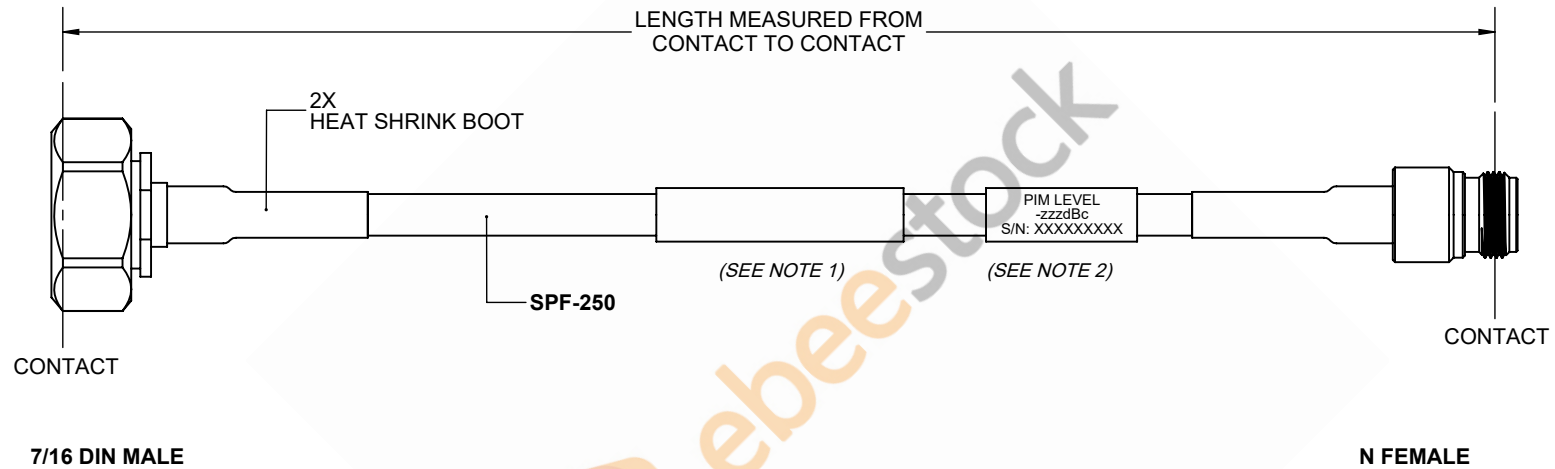

# Fire Rated 7/16 DIN Male to N Female Low PIM Cable 60 Inch Length Using SPF-250 Coax Using Times Microwave Parts

REVISIONS			
REV.	DESCRIPTION	DATE	APPROVED
A	INITIAL RELEASE	9/21/2021	A. GANWANI

**NOTES:**

1. CABLES 84" AND UNDER HAVE 1 LABEL CENTERED. CABLES OVER 84" HAVE 2 LABELS, ONE AT EACH END 12.0" FROM THE END OF THE CONNECTOR.
2. 6" FROM CABLE END 1 PLACE FOR ALL LENGTHS OF CABLE.

THESE COMMODITIES, TECHNOLOGY OR SOFTWARE WERE EXPORTED FROM THE UNITED STATES IN ACCORDANCE WITH THE EXPORT ADMINISTRATION REGULATIONS. DIVERSION CONTRARY TO U.S. LAW PROHIBITED.

UNLESS OTHERWISE SPECIFIED LEADING DIMENSIONS ARE INCHES DIMENSIONS IN [ ] ARE MILLIMETERS TOLERANCES: .X = ±.2 [ .51 ]      FRACTIONS ± 1/32 .XX = ±.02 [ .51 ]      ± 1/32 .XXX = ±.005 [ .13 ]      ANGLES ± 1° CABLE LENGTH (L) TOLERANCES: L ≤ 12 [305] = +1 [25] / -0 12 [305] < L ≤ 60 [1524] = +2 [51] / -0 60 [1524] < L ≤ 120 [3048] = +4 [102] / -0 120 [3048] < L ≤ 300 [7620] = +6 [152] / -0 300 [7620] < L = +5%L / -0 ALL DIMENSIONS SHOWN ARE FOR REFERENCE ONLY.		 <p><b>8TH FLOOR, BUILDING 1, YONGFU SCIENCE AND TECHNOLOGY CENTER INDUSTRIAL PARK, NANZHA DISTRICT 5, HUMEN, 523800, DONGGUAN, GUANGDONG, CHINA</b></p> <p>WEBSITE: <a href="http://www.ebeeStock.com">www.ebeeStock.com</a>                  EMAIL: <a href="mailto:sales@ebeeStock.com">sales@ebeeStock.com</a></p>		THIRD-ANGLE PROJECTION  THE INFORMATION AND DESIGN IN THIS DOCUMENT IS THE PROPERTY OF EBESTOCK CORPORATION ALL RIGHTS RESERVED. SHEET 1 OF 1 SCALE N/A	
SIZE	CAGE CODE	DRAWN BY	ITEM NO.	REV	
A	53919	K.DANG	ET16872	A	