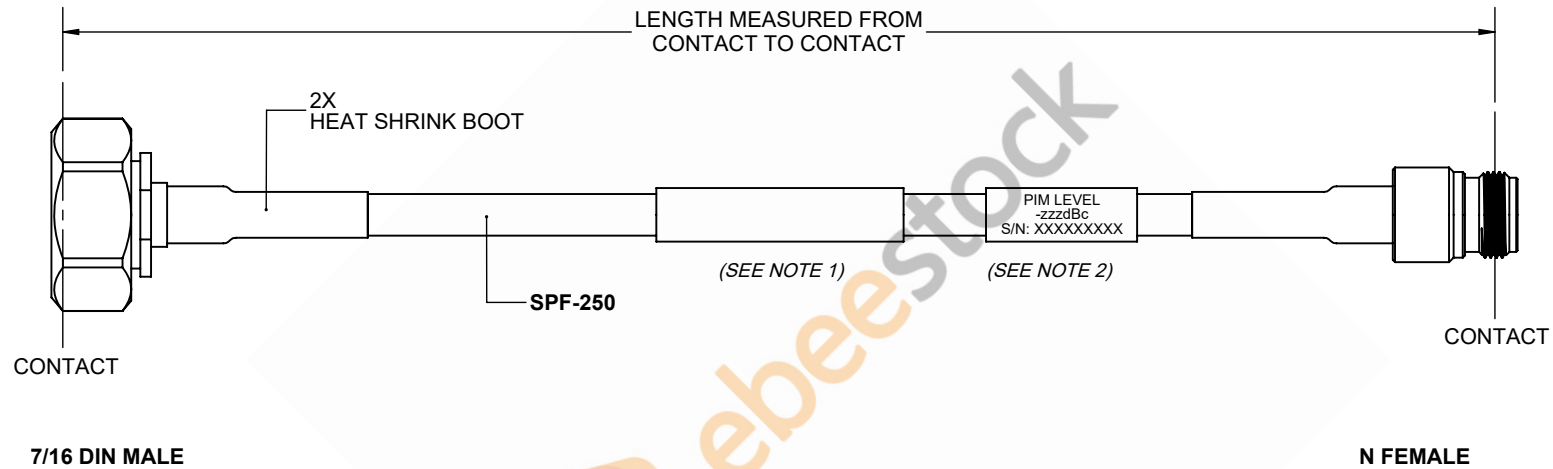

Fire Rated 7/16 DIN Male to N Female Low PIM Cable 50 CM Length Using SPF-250 Coax Using Times Microwave Parts

| REVISIONS | | | |
|-----------|-----------------|-----------|------------|
| REV. | DESCRIPTION | DATE | APPROVED |
| A | INITIAL RELEASE | 9/21/2021 | A. GANWANI |

NOTES:

1. CABLES 84" AND UNDER HAVE 1 LABEL CENTERED. CABLES OVER 84" HAVE 2 LABELS, ONE AT EACH END 12.0" FROM THE END OF THE CONNECTOR.
2. 6" FROM CABLE END 1 PLACE FOR ALL LENGTHS OF CABLE.

THESE COMMODITIES, TECHNOLOGY OR SOFTWARE WERE EXPORTED FROM THE UNITED STATES IN ACCORDANCE WITH THE EXPORT ADMINISTRATION REGULATIONS. DIVERSION CONTRARY TO U.S. LAW PROHIBITED.

| | | | | | |
|--|-----------|---|----------|---|--|
| UNLESS OTHERWISE SPECIFIED LEADING DIMENSIONS ARE INCHES DIMENSIONS IN [] ARE MILLIMETERS TOLERANCES: .X = ±.2 [.51] FRACTIONS ± 1/32 .XX = ±.02 [.51] ± 1/32 .XXX = ±.005 [.13] ANGLES ± 1° CABLE LENGTH (L) TOLERANCES: L ≤ 12 [305] = +1 [25] / -0 12 [305] < L ≤ 60 [1524] = +2 [51] / -0 60 [1524] < L ≤ 120 [3048] = +4 [102] / -0 120 [3048] < L ≤ 300 [7620] = +6 [152] / -0 300 [7620] < L = +5%L / -0 ALL DIMENSIONS SHOWN ARE FOR REFERENCE ONLY. | |  <p>8TH FLOOR, BUILDING 1, YONGFU SCIENCE AND TECHNOLOGY CENTER INDUSTRIAL PARK, NANZHA DISTRICT 5, HUMEN, 523900, DONGGUAN, GUANGDONG, CHINA</p> <p>WEBSITE: www.ebeeStock.com EMAIL: sales@ebeeStock.com</p> | | THIRD-ANGLE PROJECTION  THE INFORMATION AND DESIGN IN THIS DOCUMENT IS THE PROPERTY OF EBEESTOCK CORPORATION ALL RIGHTS RESERVED. SHEET 1 OF 1 SCALE N/A | |
| SIZE | CAGE CODE | DRAWN BY | ITEM NO. | REV | |
| A | 53919 | K.DANG | ET16873 | A | |