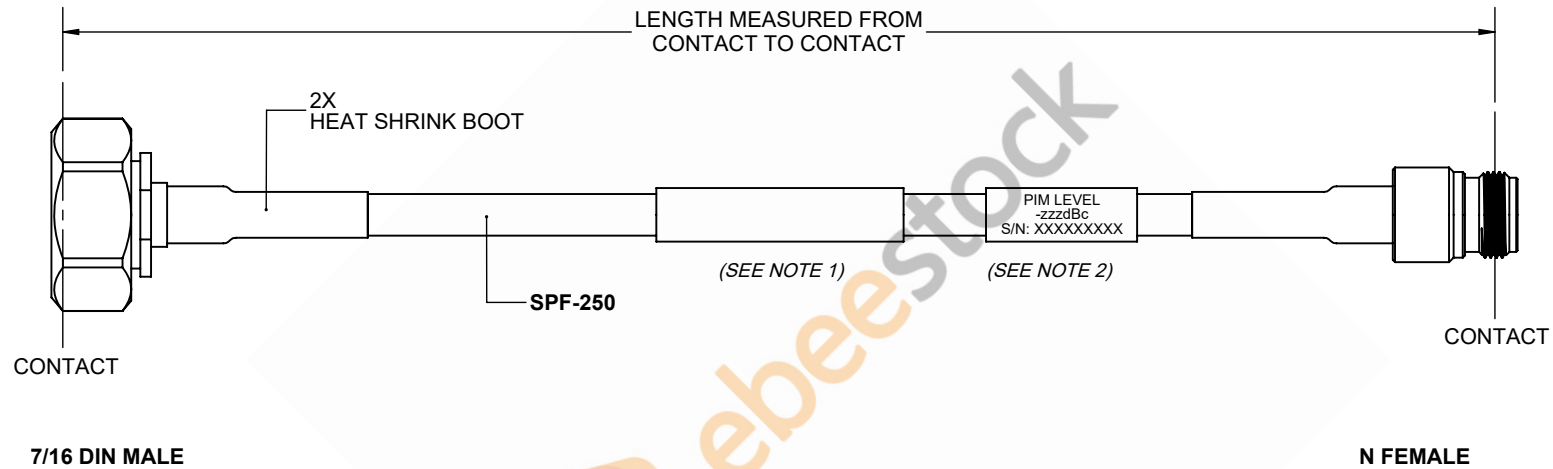

Fire Rated 7/16 DIN Male to N Female Low PIM Cable 150 CM Length Using SPF-250 Coax Using Times Microwave Parts

REVISIONS			
REV.	DESCRIPTION	DATE	APPROVED
A	INITIAL RELEASE	9/21/2021	A. GANWANI

NOTES:

1. CABLES 84" AND UNDER HAVE 1 LABEL CENTERED. CABLES OVER 84" HAVE 2 LABELS, ONE AT EACH END 12.0" FROM THE END OF THE CONNECTOR.
2. 6" FROM CABLE END 1 PLACE FOR ALL LENGTHS OF CABLE.

THESE COMMODITIES, TECHNOLOGY OR SOFTWARE WERE EXPORTED FROM THE UNITED STATES IN ACCORDANCE WITH THE EXPORT ADMINISTRATION REGULATIONS. DIVERSION CONTRARY TO U.S. LAW PROHIBITED.

UNLESS OTHERWISE SPECIFIED LEADING DIMENSIONS ARE INCHES DIMENSIONS IN [] ARE MILLIMETERS

TOLERANCES:

.X = ±.2 [5.08]	FRACTIONS ± 1/32
.XX = ±.02 [.51]	ANGLES ± 1°
.XXX = ±.005 [.13]	

CABLE LENGTH (L) TOLERANCES:

L ≤ 12 [305]	= +1 [25] / -0
12 [305] < L ≤ 60 [1524]	= +2 [51] / -0
60 [1524] < L ≤ 120 [3048]	= +4 [102] / -0
120 [3048] < L ≤ 300 [7620]	= +6 [152] / -0
300 [7620] < L	= +5%L / -0