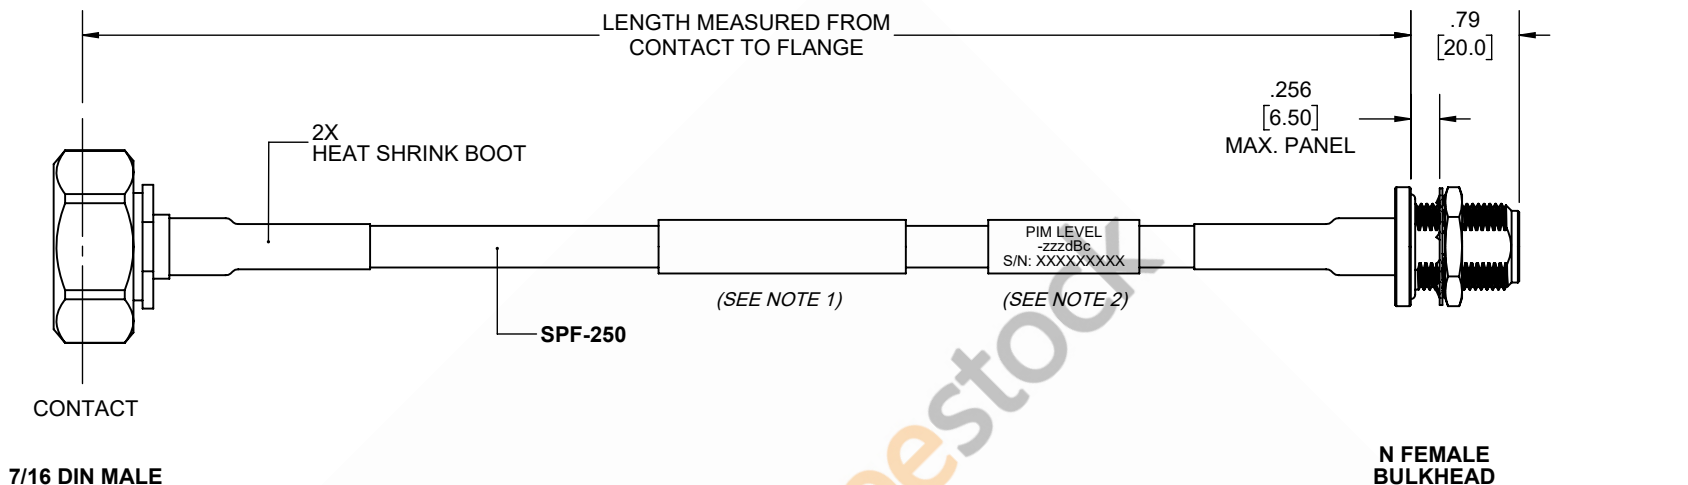

Fire Rated 7/16 DIN Male to N Female Bulkhead Low PIM Cable 12 Inch Length Using SPF-250 Coax Using Times Microwave Parts

REVISIONS			
REV.	DESCRIPTION	DATE	APPROVED
A	INITIAL RELEASE	9/21/2021	A. GANWANI

NOTES:

1. CABLES 84" AND UNDER HAVE 1 LABEL CENTERED. CABLES OVER 84" HAVE 2 LABELS, ONE AT EACH END 12.0" FROM THE END OF THE CONNECTOR.
2. 6" FROM CABLE END 1 PLACE FOR ALL LENGTHS OF CABLE.

THESE COMMODITIES, TECHNOLOGY OR SOFTWARE WERE EXPORTED FROM THE UNITED STATES IN ACCORDANCE WITH THE EXPORT ADMINISTRATION REGULATIONS. DIVERSION CONTRARY TO U.S. LAW PROHIBITED.