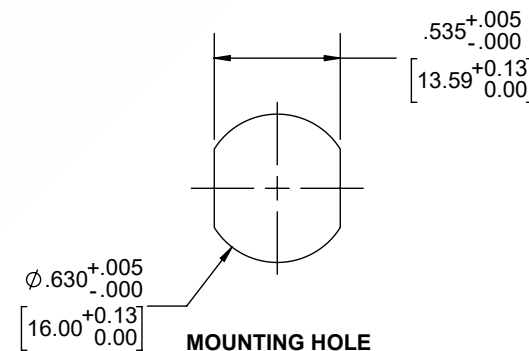

Fire Rated 7/16 DIN Male to N Female Bulkhead Low PIM Cable 12 Inch Length Using SPF-250 Coax Using Times Microwave Parts

REVISIONS			
REV.	DESCRIPTION	DATE	APPROVED
A	INITIAL RELEASE	9/21/2021	A. GANWANI

NOTES:

1. CABLES 84" AND UNDER HAVE 1 LABEL CENTERED. CABLES OVER 84" HAVE 2 LABELS, ONE AT EACH END 12.0" FROM THE END OF THE CONNECTOR.
2. 6" FROM CABLE END 1 PLACE FOR ALL LENGTHS OF CABLE.

THESE COMMODITIES, TECHNOLOGY OR SOFTWARE WERE EXPORTED FROM THE UNITED STATES IN ACCORDANCE WITH THE EXPORT ADMINISTRATION REGULATIONS. DIVERSION CONTRARY TO U.S. LAW PROHIBITED.

UNLESS OTHERWISE SPECIFIED LEADING DIMENSIONS ARE INCHES DIMENSIONS IN [] ARE MILLIMETERS

TOLERANCES:

.X = ±.2 [5.08]	FRACTIONS ± 1/32
.XX = ±.02 [.51]	ANGLES ± 1°
.XXX = ±.005 [.13]	

CABLE LENGTH (L) TOLERANCES:

L ≤ 12 [305] = +1 [25] / -0
12 [305] < L ≤ 60 [1524] = +2 [51] / -0
60 [1524] < L ≤ 120 [3048] = +4 [102] / -0
120 [3048] < L ≤ 300 [7620] = +6 [152] / -0
300 [7620] < L = +5%L / -0

ALL DIMENSIONS SHOWN ARE FOR REFERENCE ONLY.