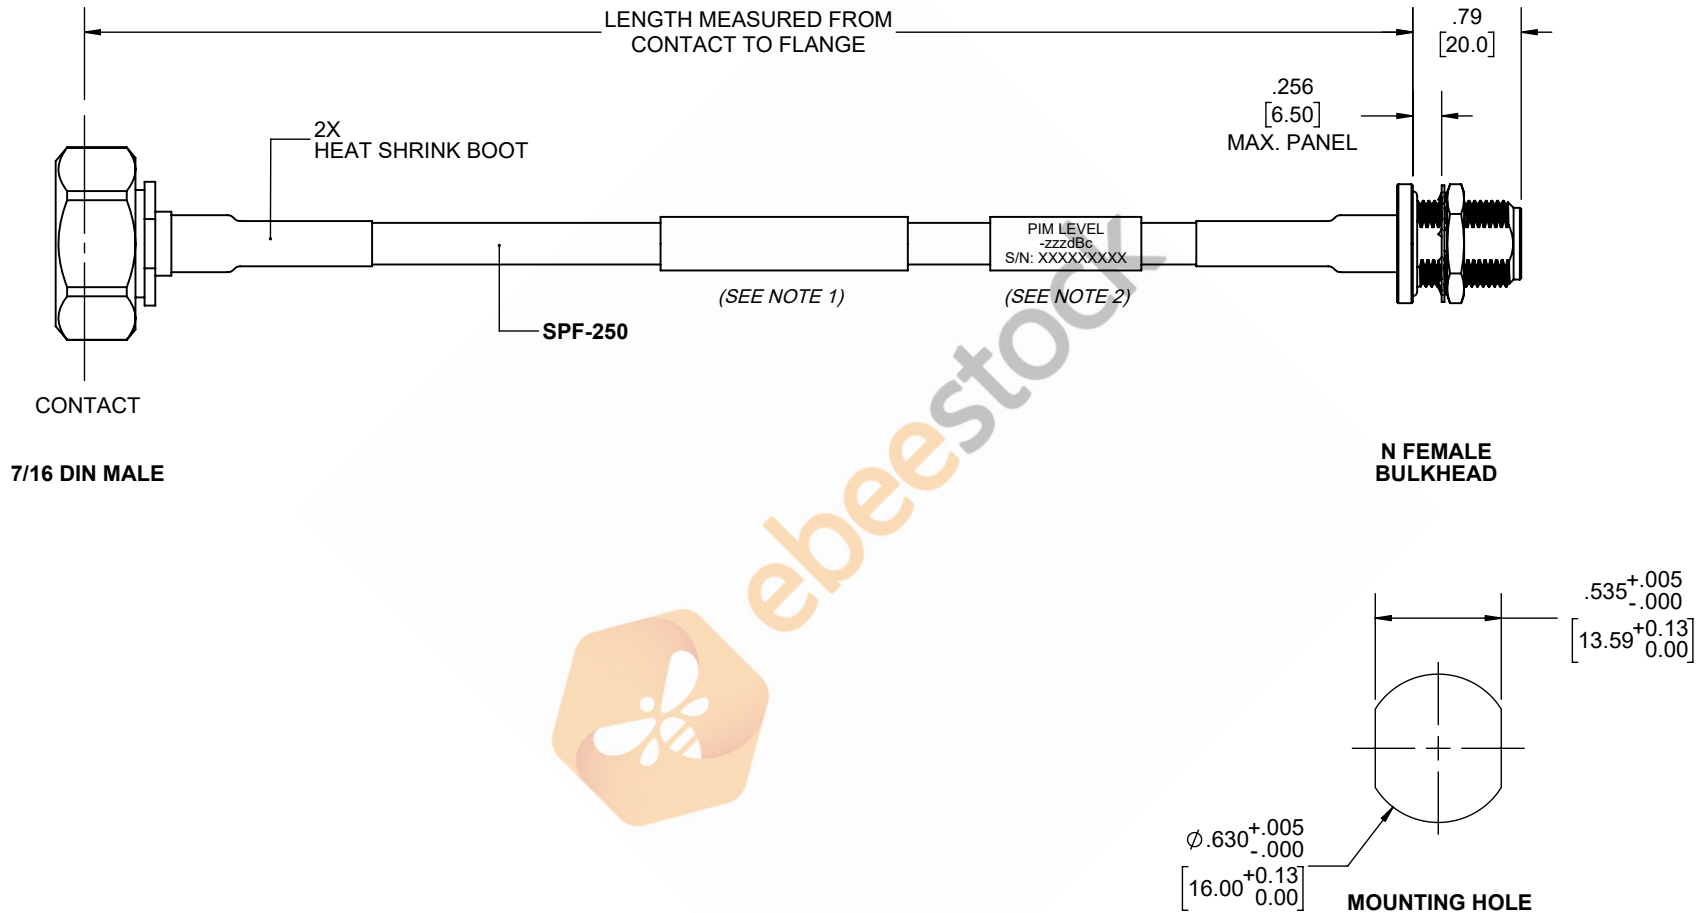

Fire Rated 7/16 DIN Male to N Female Bulkhead Low PIM Cable 24 Inch Length Using SPF-250 Coax Using Times Microwave Parts

REVISIONS			
REV.	DESCRIPTION	DATE	APPROVED
A	INITIAL RELEASE	9/21/2021	A. GANWANI

NOTES:

1. CABLES 84" AND UNDER HAVE 1 LABEL CENTERED. CABLES OVER 84" HAVE 2 LABELS, ONE AT EACH END 12.0" FROM THE END OF THE CONNECTOR.
2. 6" FROM CABLE END 1 PLACE FOR ALL LENGTHS OF CABLE.

THESE COMMODITIES, TECHNOLOGY OR SOFTWARE WERE EXPORTED FROM THE UNITED STATES IN ACCORDANCE WITH THE EXPORT ADMINISTRATION REGULATIONS. DIVERSION CONTRARY TO U.S. LAW PROHIBITED.

UNLESS OTHERWISE SPECIFIED LEADING DIMENSIONS ARE INCHES DIMENSIONS IN [] ARE MILLIMETERS

TOLERANCES:

	FRACTIONS	ANGLES ± 1°
.X = ±.2 [5.08]	± 1/32	
.XX = ±.02 [.51]	± 1/64	
.XXX = ±.005 [.13]		

CABLE LENGTH (L) TOLERANCES:

L ≤ 12 [305]	= +1 [25] / -0
12 [305] < L ≤ 60 [1524]	= +2 [51] / -0
60 [1524] < L ≤ 120 [3048]	= +4 [102] / -0
120 [3048] < L ≤ 300 [7620]	= +6 [152] / -0
300 [7620] < L	= +5%L / -0

ALL DIMENSIONS SHOWN ARE FOR REFERENCE ONLY.