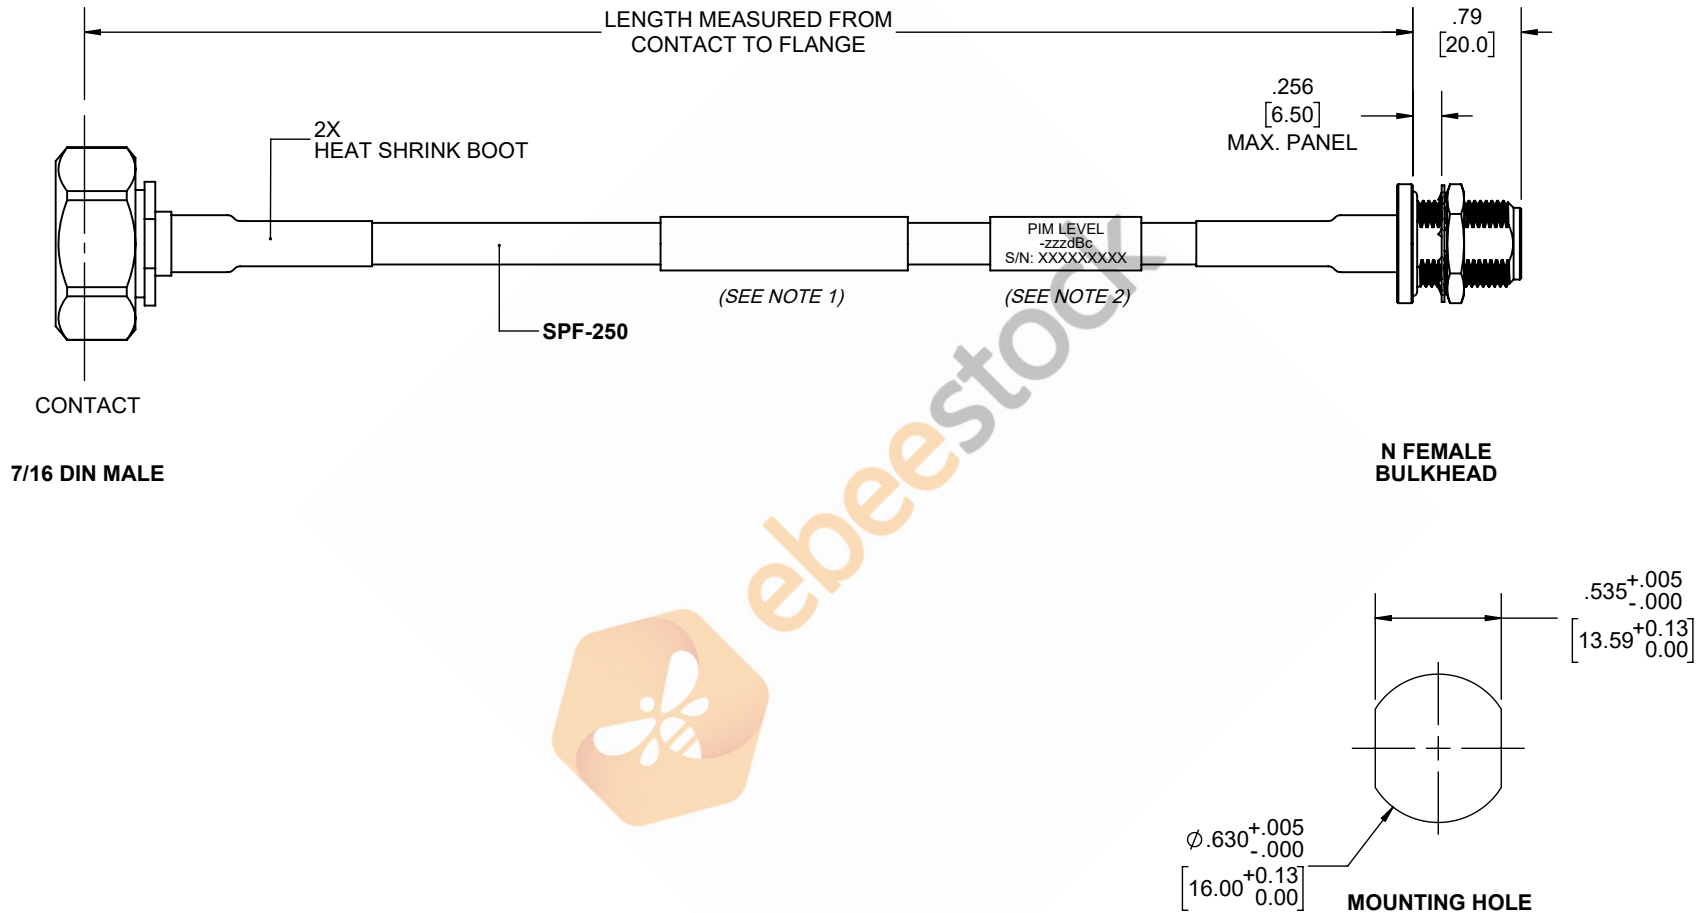

Fire Rated 7/16 DIN Male to N Female Bulkhead Low PIM Cable 36 Inch Length Using SPF-250 Coax Using Times Microwave Parts

REVISIONS			
REV.	DESCRIPTION	DATE	APPROVED
A	INITIAL RELEASE	9/21/2021	A. GANWANI

NOTES:

1. CABLES 84" AND UNDER HAVE 1 LABEL CENTERED. CABLES OVER 84" HAVE 2 LABELS, ONE AT EACH END 12.0" FROM THE END OF THE CONNECTOR.
2. 6" FROM CABLE END 1 PLACE FOR ALL LENGTHS OF CABLE.

THESE COMMODITIES, TECHNOLOGY OR SOFTWARE WERE EXPORTED FROM THE UNITED STATES IN ACCORDANCE WITH THE EXPORT ADMINISTRATION REGULATIONS. DIVERSION CONTRARY TO U.S. LAW PROHIBITED.

UNLESS OTHERWISE SPECIFIED LEADING DIMENSIONS ARE INCHES DIMENSIONS IN [] ARE MILLIMETERS

TOLERANCES:

.X = ±.2 [5.08]	FRACTIONS ± 1/32
.XX = ±.02 [.51]	ANGLES ± 1°
.XXX = ±.005 [.13]	
CABLE LENGTH (L) TOLERANCES:	
L ≤ 12 [305] = +1 [25] / -0	
12 [305] < L ≤ 60 [1524] = +2 [51] / -0	
60 [1524] < L ≤ 120 [3048] = +4 [102] / -0	
120 [3048] < L ≤ 300 [7620] = +6 [152] / -0	
300 [7620] < L = +5%L / -0	
ALL DIMENSIONS SHOWN ARE FOR REFERENCE ONLY.	

THE INFORMATION AND DESIGN IN THIS DOCUMENT IS THE PROPERTY OF EBEESTOCK CORPORATION ALL RIGHTS RESERVED.

SHEET 1 OF 1

SCALE N/A

SIZE	CAGE CODE	DRAWN BY	ITEM NO.	REV
A	53919	K.DANG	ET16879	A