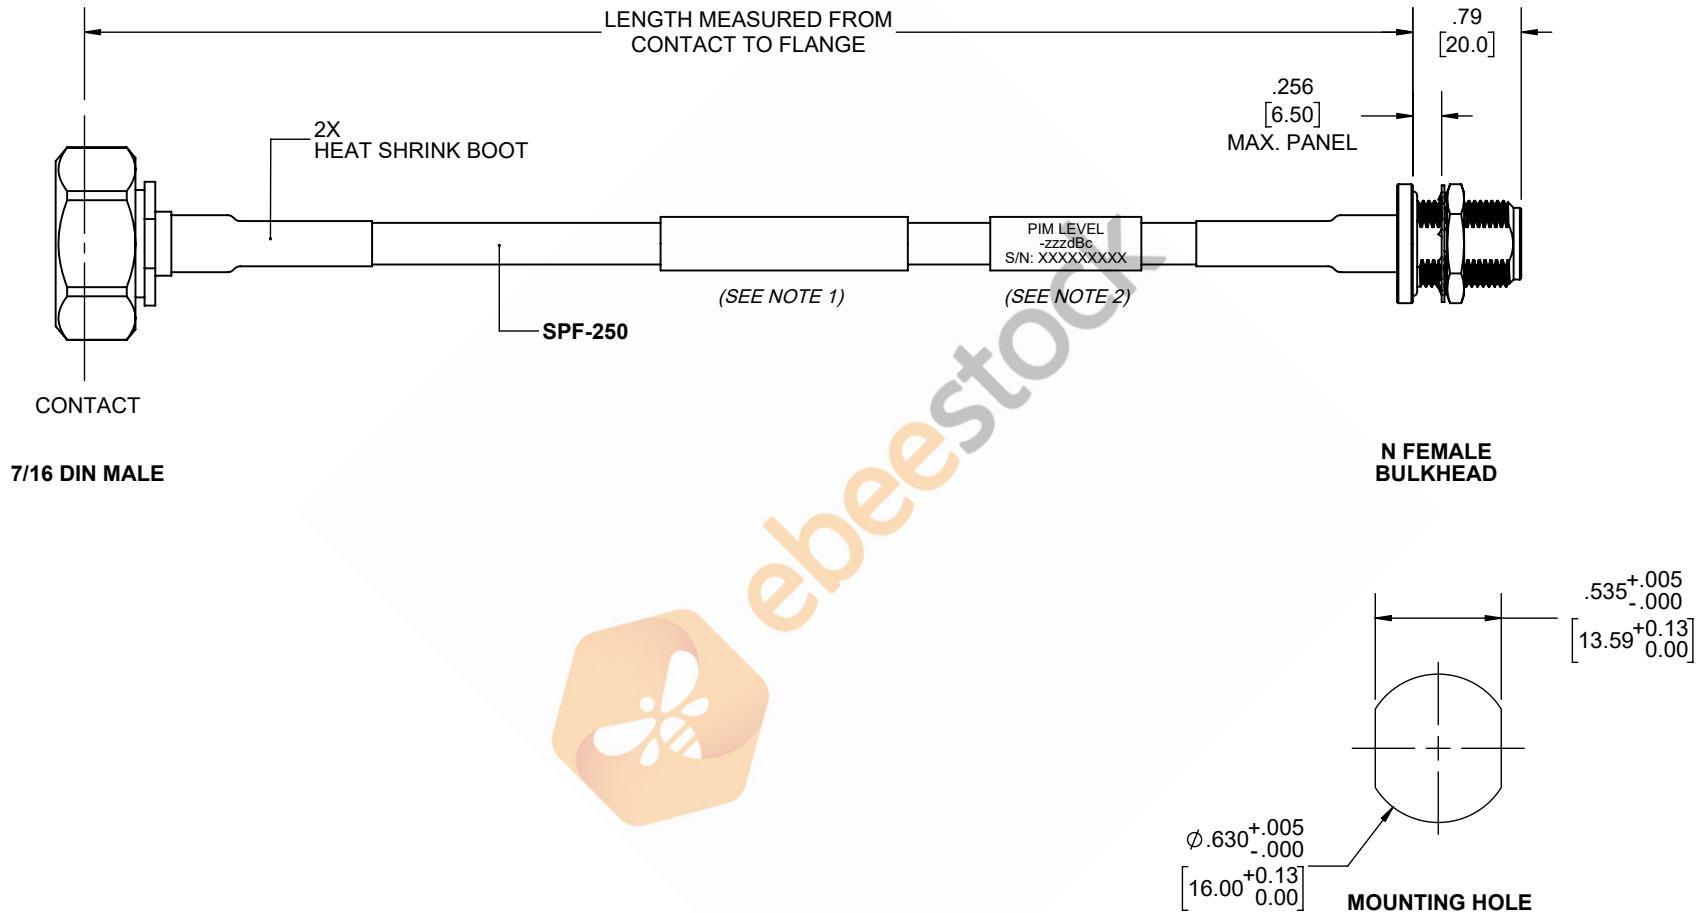

Fire Rated 7/16 DIN Male to N Female Bulkhead Low PIM Cable 48 Inch Length Using SPF-250 Coax Using Times Microwave Parts

REVISIONS			
REV.	DESCRIPTION	DATE	APPROVED
A	INITIAL RELEASE	9/21/2021	A. GANWANI

NOTES:

1. CABLES 84" AND UNDER HAVE 1 LABEL CENTERED. CABLES OVER 84" HAVE 2 LABELS, ONE AT EACH END 12.0" FROM THE END OF THE CONNECTOR.
2. 6" FROM CABLE END 1 PLACE FOR ALL LENGTHS OF CABLE.

THESE COMMODITIES, TECHNOLOGY OR SOFTWARE WERE EXPORTED FROM THE UNITED STATES IN ACCORDANCE WITH THE EXPORT ADMINISTRATION REGULATIONS. DIVERSION CONTRARY TO U.S. LAW PROHIBITED.

UNLESS OTHERWISE SPECIFIED LEADING DIMENSIONS ARE INCHES DIMENSIONS IN [] ARE MILLIMETERS

TOLERANCES:

.X = ±.2 [5.08]	FRACTIONS ± 1/32
.XX = ±.02 [.51]	ANGLES ± 1°
.XXX = ±.005 [.13]	

CABLE LENGTH (L) TOLERANCES:

L ≤ 12 [305]	= +1 [25] / -0
12 [305] < L ≤ 60 [1524]	= +2 [51] / -0
60 [1524] < L ≤ 120 [3048]	= +4 [102] / -0
120 [3048] < L ≤ 300 [7620]	= +6 [152] / -0
300 [7620] < L	= +5%L / -0

ALL DIMENSIONS SHOWN ARE FOR REFERENCE ONLY.