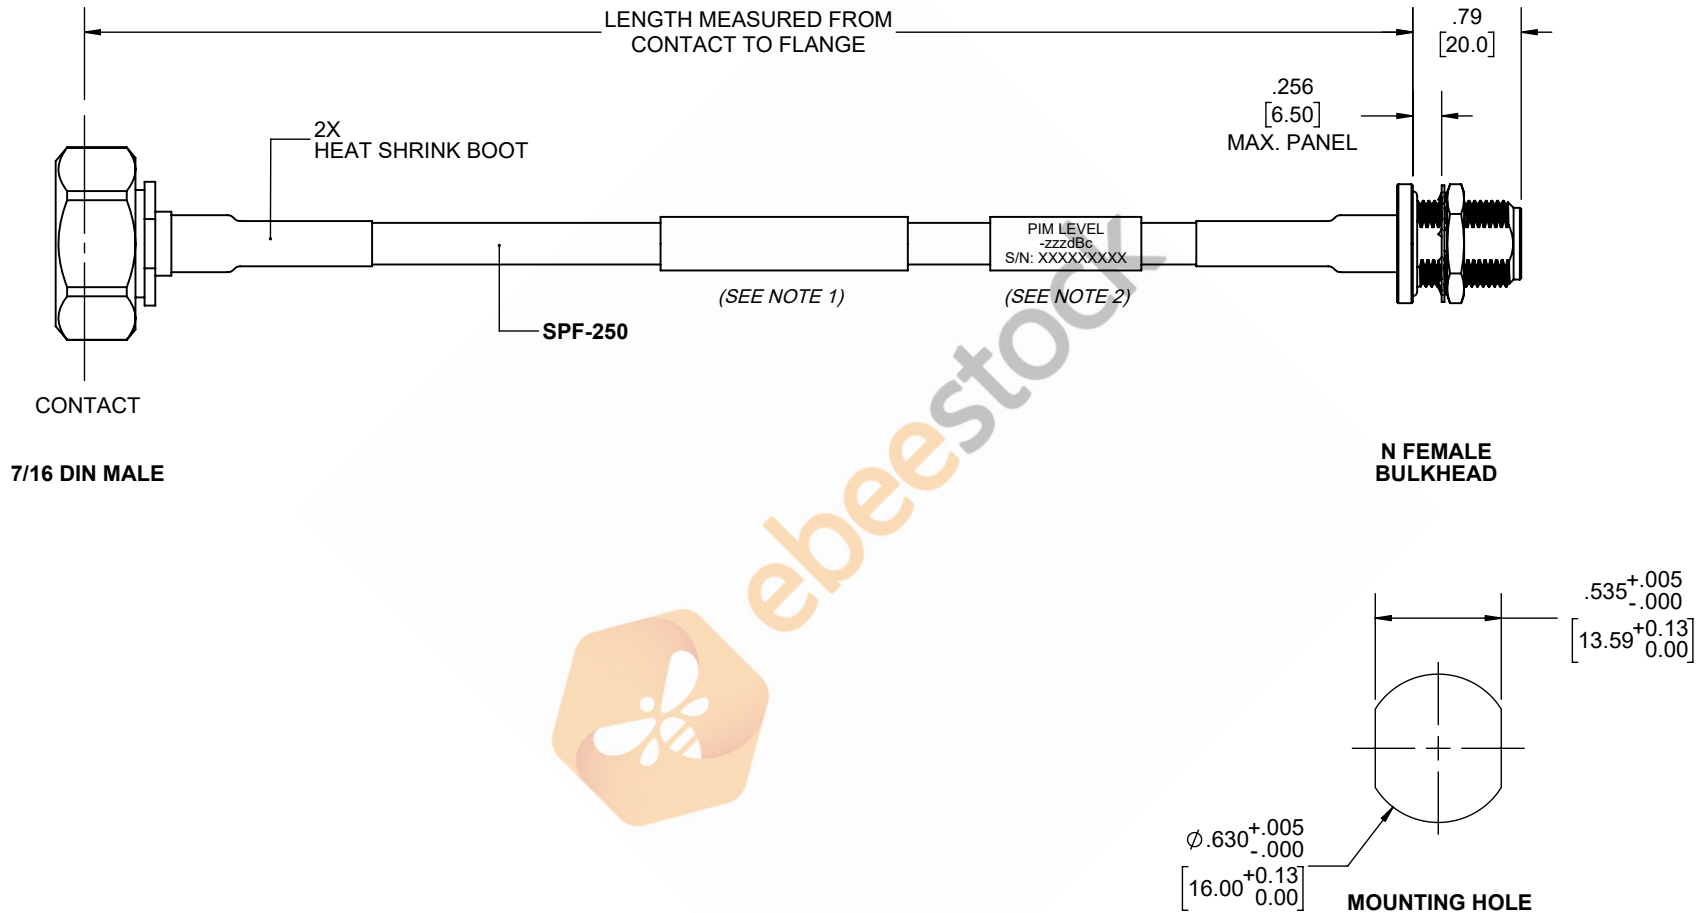

# Fire Rated 7/16 DIN Male to N Female Bulkhead Low PIM Cable 60 Inch Length Using SPF-250 Coax Using Times Microwave Parts

REVISIONS			
REV.	DESCRIPTION	DATE	APPROVED
A	INITIAL RELEASE	9/21/2021	A. GANWANI

## NOTES:

1. CABLES 84" AND UNDER HAVE 1 LABEL CENTERED. CABLES OVER 84" HAVE 2 LABELS, ONE AT EACH END 12.0" FROM THE END OF THE CONNECTOR.
2. 6" FROM CABLE END 1 PLACE FOR ALL LENGTHS OF CABLE.

THESE COMMODITIES, TECHNOLOGY OR SOFTWARE WERE EXPORTED FROM THE UNITED STATES IN ACCORDANCE WITH THE EXPORT ADMINISTRATION REGULATIONS. DIVERSION CONTRARY TO U.S. LAW PROHIBITED.

UNLESS OTHERWISE SPECIFIED LEADING DIMENSIONS ARE INCHES DIMENSIONS IN [ ] ARE MILLIMETERS

### TOLERANCES:

	FRACTIONS	ANGLES
.X = ±.2 [5.08]	± 1/32	± 1°
.XX = ±.02 [.51]	± 1/64	
.XXX = ±.005 [.13]		

CABLE LENGTH (L) TOLERANCES:

L ≤ 12 [305]	= +1 [25] / -0
12 [305] < L ≤ 60 [1524]	= +2 [51] / -0
60 [1524] < L ≤ 120 [3048]	= +4 [102] / -0
120 [3048] < L ≤ 300 [7620]	= +6 [152] / -0
300 [7620] < L	= +5%L / -0