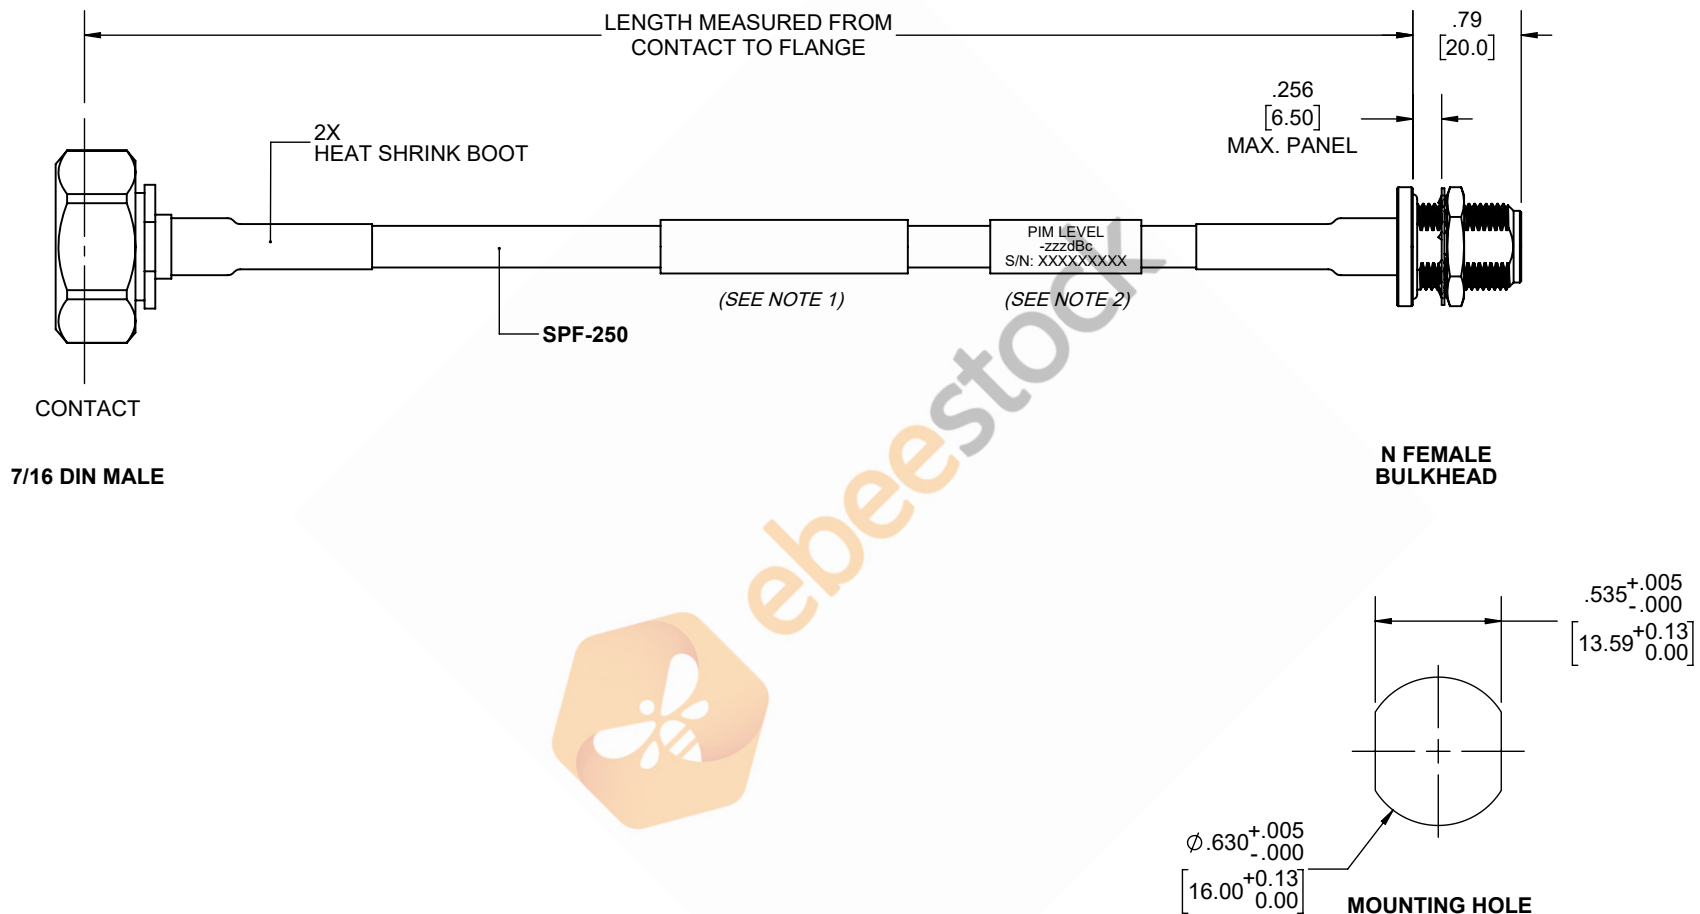

Fire Rated 7/16 DIN Male to N Female Bulkhead Low PIM Cable 50 CM Length Using SPF-250 Coax Using Times Microwave Parts

REVISIONS			
REV.	DESCRIPTION	DATE	APPROVED
A	INITIAL RELEASE	9/21/2021	A. GANWANI

NOTES:

1. CABLES 84" AND UNDER HAVE 1 LABEL CENTERED. CABLES OVER 84" HAVE 2 LABELS, ONE AT EACH END 12.0" FROM THE END OF THE CONNECTOR.
2. 6" FROM CABLE END 1 PLACE FOR ALL LENGTHS OF CABLE.

THESE COMMODITIES, TECHNOLOGY OR SOFTWARE WERE EXPORTED FROM THE UNITED STATES IN ACCORDANCE WITH THE EXPORT ADMINISTRATION REGULATIONS. DIVERSION CONTRARY TO U.S. LAW PROHIBITED.

UNLESS OTHERWISE SPECIFIED LEADING DIMENSIONS ARE INCHES DIMENSIONS IN [] ARE MILLIMETERS TOLERANCES: .X = ±.2 [5.08] FRACTIONS ± 1/32 .XX = ±.02 [.51] ANGLES ± 1° .XXX = ±.005 [.13] CABLE LENGTH (L) TOLERANCES: L ≤ 12 [305] = +1 [25] / -0 12 [305] < L ≤ 60 [1524] = +2 [51] / -0 60 [1524] < L ≤ 120 [3048] = +4 [102] / -0 120 [3048] < L ≤ 300 [7620] = +6 [152] / -0 300 [7620] < L = +5%L / -0 ALL DIMENSIONS SHOWN ARE FOR REFERENCE ONLY.		<p>8TH FLOOR, BUILDING 1, YONGFU SCIENCE AND TECHNOLOGY CENTER INDUSTRIAL PARK, NANZHA DISTRICT 5, HUMEN, 523900, DONGGUAN, GUANGDONG, CHINA WEBSITE: www.ebeestock.com EMAIL: sales@ebeestock.com</p>		THIRD-ANGLE PROJECTION THE INFORMATION AND DESIGN IN THIS DOCUMENT IS THE PROPERTY OF EBEESTOCK CORPORATION ALL RIGHTS RESERVED. SHEET 1 OF 1 SCALE N/A	
SIZE	CAGE CODE	DRAWN BY	ITEM NO.	REV	
A	53919	K.DANG	ET16882	A	