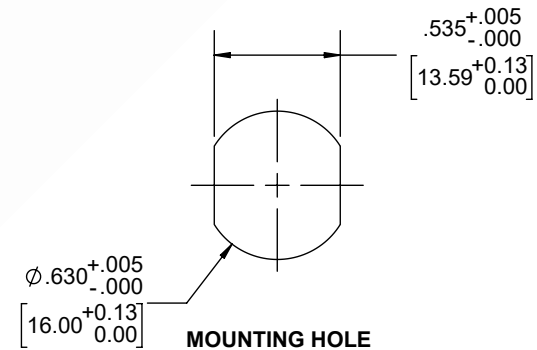

# Fire Rated 7/16 DIN Male to N Female Bulkhead Low PIM Cable 150 CM Length Using SPF-250 Coax Using Times Microwave Parts

REVISIONS			
REV.	DESCRIPTION	DATE	APPROVED
A	INITIAL RELEASE	9/21/2021	A. GANWANI

## NOTES:

1. CABLES 84" AND UNDER HAVE 1 LABEL CENTERED. CABLES OVER 84" HAVE 2 LABELS, ONE AT EACH END 12.0" FROM THE END OF THE CONNECTOR.
2. 6" FROM CABLE END 1 PLACE FOR ALL LENGTHS OF CABLE.

THESE COMMODITIES, TECHNOLOGY OR SOFTWARE WERE EXPORTED FROM THE UNITED STATES IN ACCORDANCE WITH THE EXPORT ADMINISTRATION REGULATIONS. DIVERSION CONTRARY TO U.S. LAW PROHIBITED.

UNLESS OTHERWISE SPECIFIED LEADING DIMENSIONS ARE INCHES DIMENSIONS IN [ ] ARE MILLIMETERS