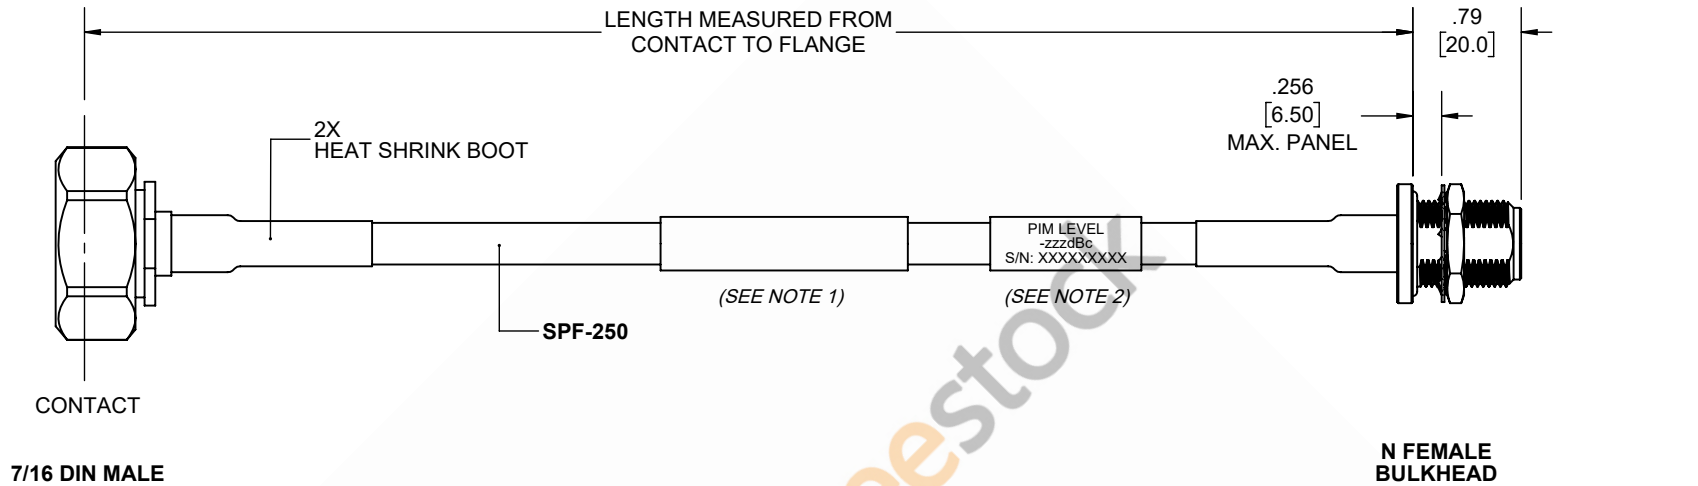

# Fire Rated 7/16 DIN Male to N Female Bulkhead Low PIM Cable 150 CM Length Using SPF-250 Coax Using Times Microwave Parts

REVISIONS			
REV.	DESCRIPTION	DATE	APPROVED
A	INITIAL RELEASE	9/21/2021	A. GANWANI

## NOTES:

1. CABLES 84" AND UNDER HAVE 1 LABEL CENTERED. CABLES OVER 84" HAVE 2 LABELS, ONE AT EACH END 12.0" FROM THE END OF THE CONNECTOR.
2. 6" FROM CABLE END 1 PLACE FOR ALL LENGTHS OF CABLE.

THESE COMMODITIES, TECHNOLOGY OR SOFTWARE WERE EXPORTED FROM THE UNITED STATES IN ACCORDANCE WITH THE EXPORT ADMINISTRATION REGULATIONS. DIVERSION CONTRARY TO U.S. LAW PROHIBITED.