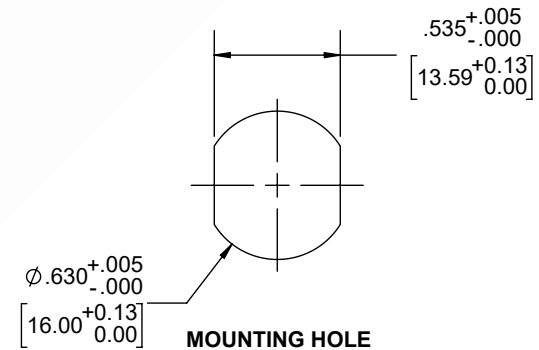

Fire Rated 7/16 DIN Male to N Female Bulkhead Low PIM Cable 200 CM Length Using SPF-250 Coax Using Times Microwave Parts

REVISIONS			
REV.	DESCRIPTION	DATE	APPROVED
A	INITIAL RELEASE	9/21/2021	A. GANWANI

NOTES:

1. CABLES 84" AND UNDER HAVE 1 LABEL CENTERED. CABLES OVER 84" HAVE 2 LABELS, ONE AT EACH END 12.0" FROM THE END OF THE CONNECTOR.
2. 6" FROM CABLE END 1 PLACE FOR ALL LENGTHS OF CABLE.

THESE COMMODITIES, TECHNOLOGY OR SOFTWARE WERE EXPORTED FROM THE UNITED STATES IN ACCORDANCE WITH THE EXPORT ADMINISTRATION REGULATIONS. DIVERSION CONTRARY TO U.S. LAW PROHIBITED.

UNLESS OTHERWISE SPECIFIED LEADING DIMENSIONS ARE INCHES DIMENSIONS IN [] ARE MILLIMETERS

TOLERANCES:

.X = ±.2 [5.08]	FRACTIONS ± 1/32
.XX = ±.02 [.51]	ANGLES ± 1°
.XXX = ±.005 [.13]	

CABLE LENGTH (L) TOLERANCES:

L ≤ 12 [305]	= +1 [25] / -0
12 [305] < L ≤ 60 [1524]	= +2 [51] / -0
60 [1524] < L ≤ 120 [3048]	= +4 [102] / -0
120 [3048] < L ≤ 300 [7620]	= +6 [152] / -0
300 [7620] < L	= +5%L / -0

ALL DIMENSIONS SHOWN ARE FOR REFERENCE ONLY.