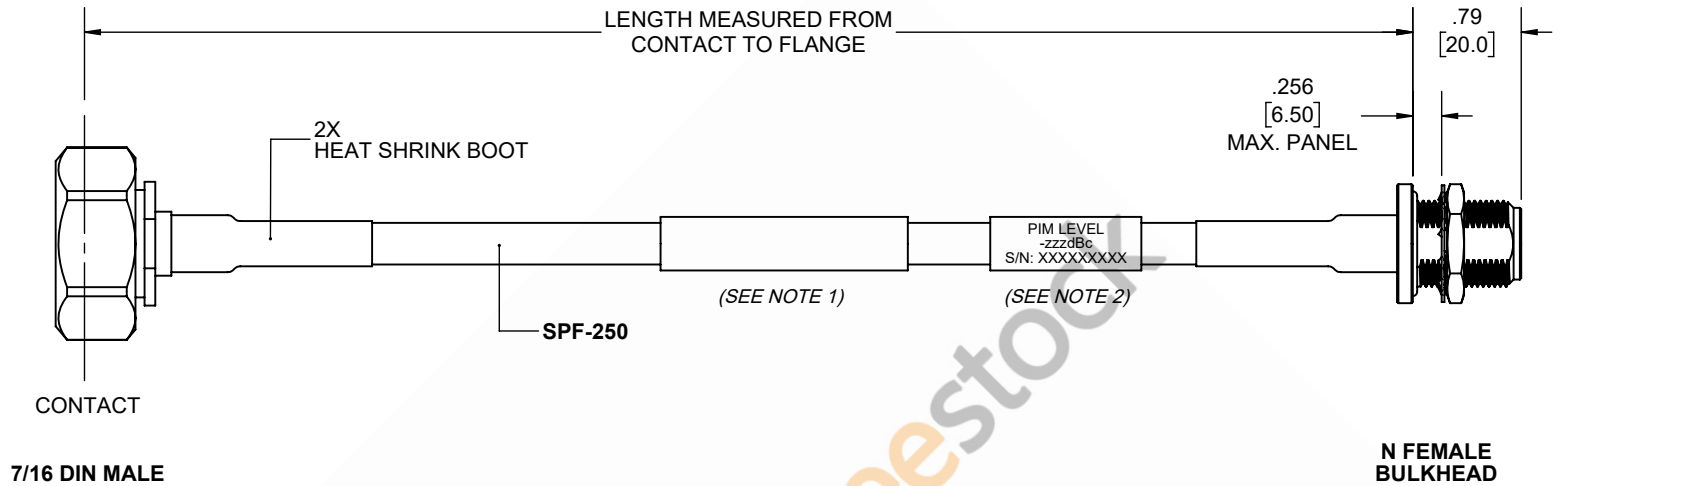

Fire Rated 7/16 DIN Male to N Female Bulkhead Low PIM Cable 200 CM Length Using SPF-250 Coax Using Times Microwave Parts

REVISIONS			
REV.	DESCRIPTION	DATE	APPROVED
A	INITIAL RELEASE	9/21/2021	A. GANWANI

NOTES:

1. CABLES 84" AND UNDER HAVE 1 LABEL CENTERED. CABLES OVER 84" HAVE 2 LABELS, ONE AT EACH END 12.0" FROM THE END OF THE CONNECTOR.
2. 6" FROM CABLE END 1 PLACE FOR ALL LENGTHS OF CABLE.

THESE COMMODITIES, TECHNOLOGY OR SOFTWARE WERE EXPORTED FROM THE UNITED STATES IN ACCORDANCE WITH THE EXPORT ADMINISTRATION REGULATIONS. DIVERSION CONTRARY TO U.S. LAW PROHIBITED.

UNLESS OTHERWISE SPECIFIED LEADING DIMENSIONS ARE INCHES DIMENSIONS IN [] ARE MILLIMETERS

TOLERANCES:

.X = ±.2 [5.08]	FRACTIONS ± 1/32
.XX = ±.02 [.51]	ANGLES ± 1°
.XXX = ±.005 [.13]	

CABLE LENGTH (L) TOLERANCES: