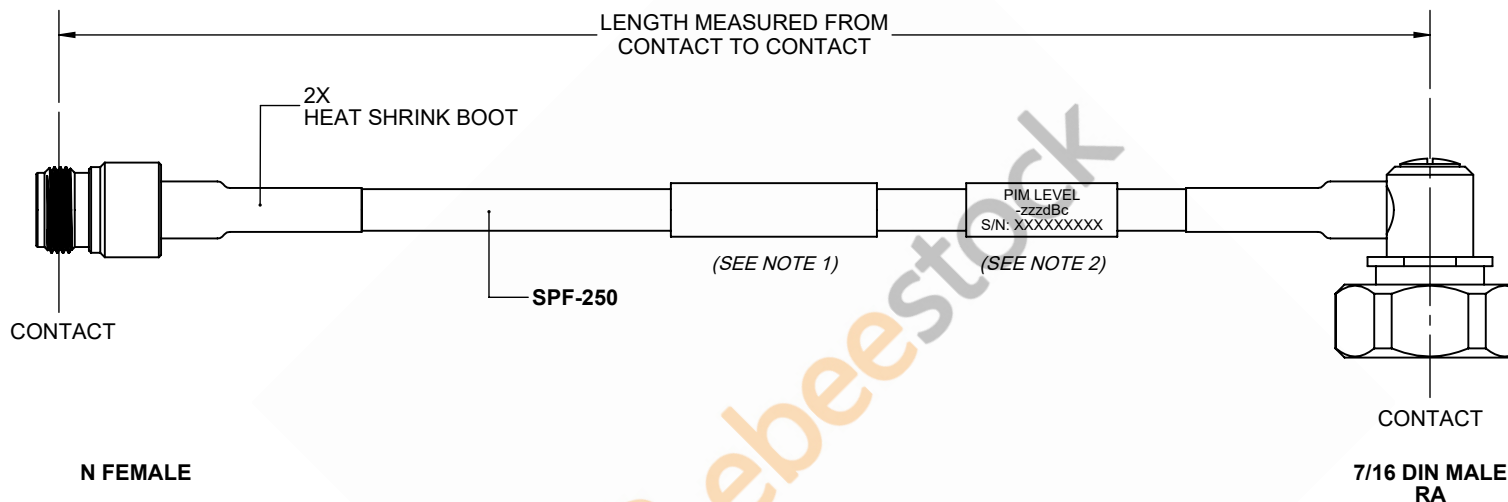

Fire Rated 7/16 DIN Male Right Angle to N Female Low PIM Cable 12 Inch Length Using SPF-250 Coax Using Times Microwave Parts

REVISIONS			
REV.	DESCRIPTION	DATE	APPROVED
A	INITIAL RELEASE	9/21/2021	A. GANWANI

NOTES:

1. CABLES 84" AND UNDER HAVE 1 LABEL CENTERED. CABLES OVER 84" HAVE 2 LABELS, ONE AT EACH END 12.0" FROM THE END OF THE CONNECTOR.
2. 6" FROM CABLE END 1 PLACE FOR ALL LENGTHS OF CABLE.

THESE COMMODITIES, TECHNOLOGY OR SOFTWARE WERE EXPORTED FROM THE UNITED STATES IN ACCORDANCE WITH THE EXPORT ADMINISTRATION REGULATIONS. DIVERSION CONTRARY TO U.S. LAW PROHIBITED.

UNLESS OTHERWISE SPECIFIED LEADING DIMENSIONS ARE INCHES DIMENSIONS IN [] ARE MILLIMETERS

TOLERANCES:

.X = ±.2 [5.08]	FRACTIONS ± 1/32
.XX = ±.02 [.51]	ANGLES ± 1°
.XXX = ±.005 [.13]	

CABLE LENGTH (L) TOLERANCES:

L ≤ 12 [305]	= +1 [25] / -0
12 [305] < L ≤ 60 [1524]	= +2 [51] / -0
60 [1524] < L ≤ 120 [3048]	= +4 [102] / -0
120 [3048] < L ≤ 300 [7620]	= +6 [152] / -0
300 [7620] < L	= +5%L / -0

ALL DIMENSIONS SHOWN ARE FOR REFERENCE ONLY.