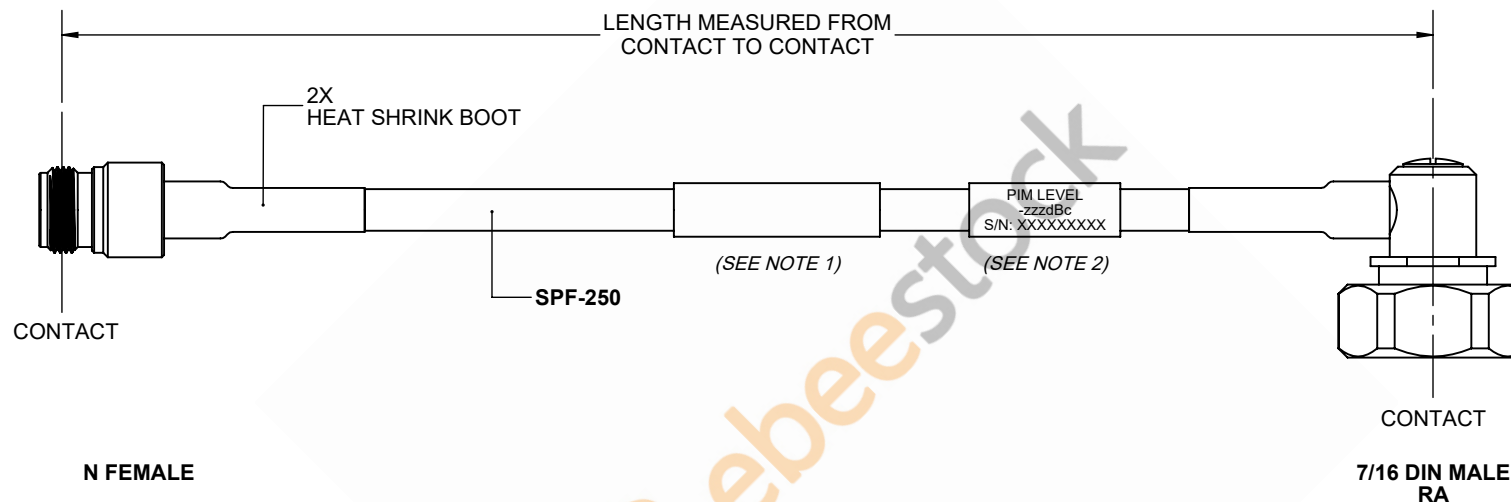

Fire Rated 7/16 DIN Male Right Angle to N Female Low PIM Cable 24 Inch Length Using SPF-250 Coax Using Times Microwave Parts

REVISIONS			
REV.	DESCRIPTION	DATE	APPROVED
A	INITIAL RELEASE	9/21/2021	A. GANWANI

NOTES:

1. CABLES 84" AND UNDER HAVE 1 LABEL CENTERED. CABLES OVER 84" HAVE 2 LABELS, ONE AT EACH END 12.0" FROM THE END OF THE CONNECTOR.
2. 6" FROM CABLE END 1 PLACE FOR ALL LENGTHS OF CABLE.

THESE COMMODITIES, TECHNOLOGY OR SOFTWARE WERE EXPORTED FROM THE UNITED STATES IN ACCORDANCE WITH THE EXPORT ADMINISTRATION REGULATIONS. DIVERSION CONTRARY TO U.S. LAW PROHIBITED.

UNLESS OTHERWISE SPECIFIED
LEADING DIMENSIONS ARE INCHES
DIMENSIONS IN [] ARE MILLIMETERS

TOLERANCES:

.X = ±.2	[.508]	FRACTIONS	
.XX = ±.02	[.51]		± 1/32
.XXX = ±.005	[.13]	ANGLES	± 1°

CABLE LENGTH (L) TOLERANCES:

L ≤ 12	[305]	= +1	[25]	/ -0
12 [305] < L ≤ 60	[1524]	= +2	[51]	/ -0
60 [1524] < L ≤ 120	[3048]	= +4	[102]	/ -0
120 [3048] < L ≤ 300	[7620]	= +6	[152]	/ -0
300 [7620] < L		= +5%	L	/ -0

ALL DIMENSIONS SHOWN
ARE FOR REFERENCE ONLY.