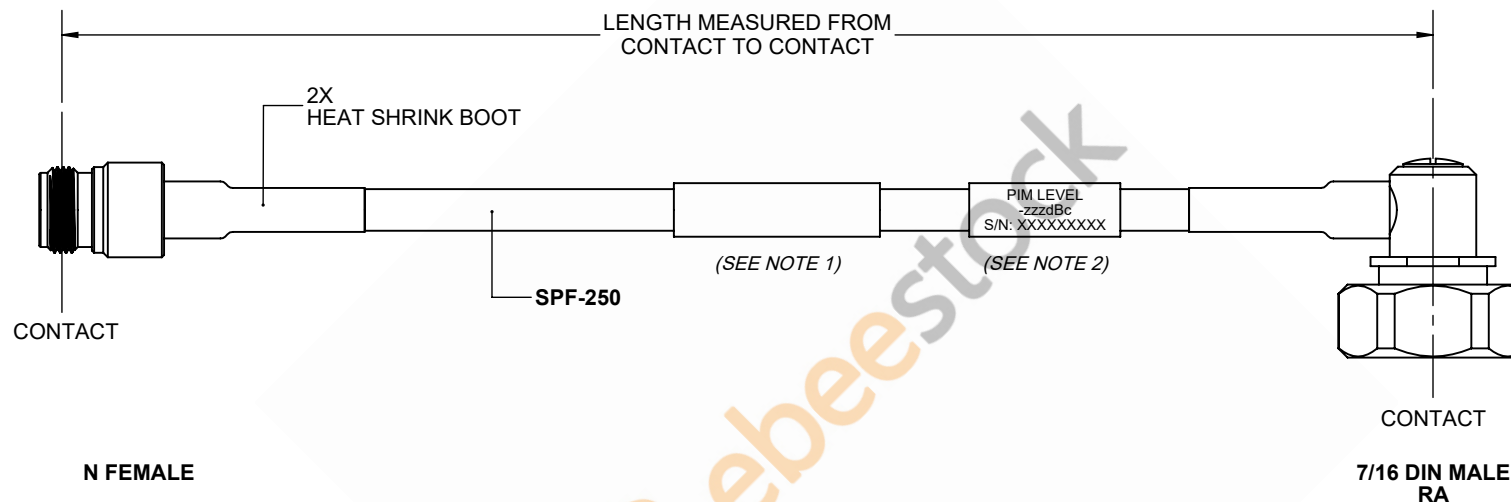

Fire Rated 7/16 DIN Male Right Angle to N Female Low PIM Cable 36 Inch Length Using SPF-250 Coax Using Times Microwave Parts

REVISIONS			
REV.	DESCRIPTION	DATE	APPROVED
A	INITIAL RELEASE	9/21/2021	A. GANWANI

NOTES:

1. CABLES 84" AND UNDER HAVE 1 LABEL CENTERED. CABLES OVER 84" HAVE 2 LABELS, ONE AT EACH END 12.0" FROM THE END OF THE CONNECTOR.
2. 6" FROM CABLE END 1 PLACE FOR ALL LENGTHS OF CABLE.

THESE COMMODITIES, TECHNOLOGY OR SOFTWARE WERE EXPORTED FROM THE UNITED STATES IN ACCORDANCE WITH THE EXPORT ADMINISTRATION REGULATIONS. DIVERSION CONTRARY TO U.S. LAW PROHIBITED.

UNLESS OTHERWISE SPECIFIED LEADING DIMENSIONS ARE INCHES DIMENSIONS IN [] ARE MILLIMETERS	
TOLERANCES:	
.X = ±.2 [.508]	FRACTIONS ± 1/32
.XX = ±.02 [.51]	ANGLES ± 1°
.XXX = ±.005 [.13]	
CABLE LENGTH (L) TOLERANCES:	
L ≤ 12 [305] = +1 [25] / -0	
12 [305] < L ≤ 60 [1524] = +2 [51] / -0	
60 [1524] < L ≤ 120 [3048] = +4 [102] / -0	
120 [3048] < L ≤ 300 [7620] = +6 [152] / -0	
300 [7620] < L = +5%L / -0	
ALL DIMENSIONS SHOWN ARE FOR REFERENCE ONLY.	

SIZE	CAGE CODE	DRAWN BY	ITEM NO.	REV
A	53919	K.DANG	ET16897	A