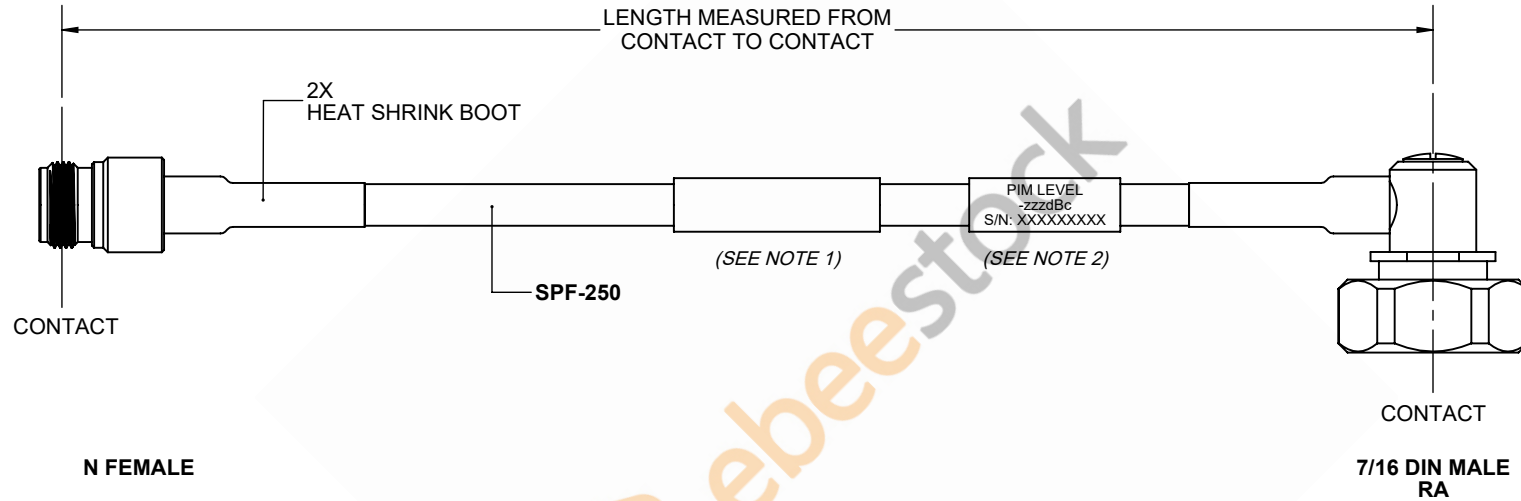

Fire Rated 7/16 DIN Male Right Angle to N Female Low PIM Cable 48 Inch Length Using SPF-250 Coax Using Times Microwave Parts

REVISIONS			
REV.	DESCRIPTION	DATE	APPROVED
A	INITIAL RELEASE	9/21/2021	A. GANWANI

NOTES:

1. CABLES 84" AND UNDER HAVE 1 LABEL CENTERED. CABLES OVER 84" HAVE 2 LABELS, ONE AT EACH END 12.0" FROM THE END OF THE CONNECTOR.
2. 6" FROM CABLE END 1 PLACE FOR ALL LENGTHS OF CABLE.

THESE COMMODITIES, TECHNOLOGY OR SOFTWARE WERE EXPORTED FROM THE UNITED STATES IN ACCORDANCE WITH THE EXPORT ADMINISTRATION REGULATIONS. DIVERSION CONTRARY TO U.S. LAW PROHIBITED.

UNLESS OTHERWISE SPECIFIED
LEADING DIMENSIONS ARE INCHES
DIMENSIONS IN [] ARE MILLIMETERS

TOLERANCES:

.X = ±.2 [.508]	FRACTIONS
.XX = ±.02 [.51]	± 1/32
.XXX = ±.005 [.13]	ANGLES ± 1°

CABLE LENGTH (L) TOLERANCES:

L ≤ 12 [305]	= +1 [25] / -0
12 [305] < L ≤ 60 [1524]	= +2 [51] / -0
60 [1524] < L ≤ 120 [3048]	= +4 [102] / -0
120 [3048] < L ≤ 300 [7620]	= +6 [152] / -0
300 [7620] < L	= +5%L / -0

ALL DIMENSIONS SHOWN
ARE FOR REFERENCE ONLY.