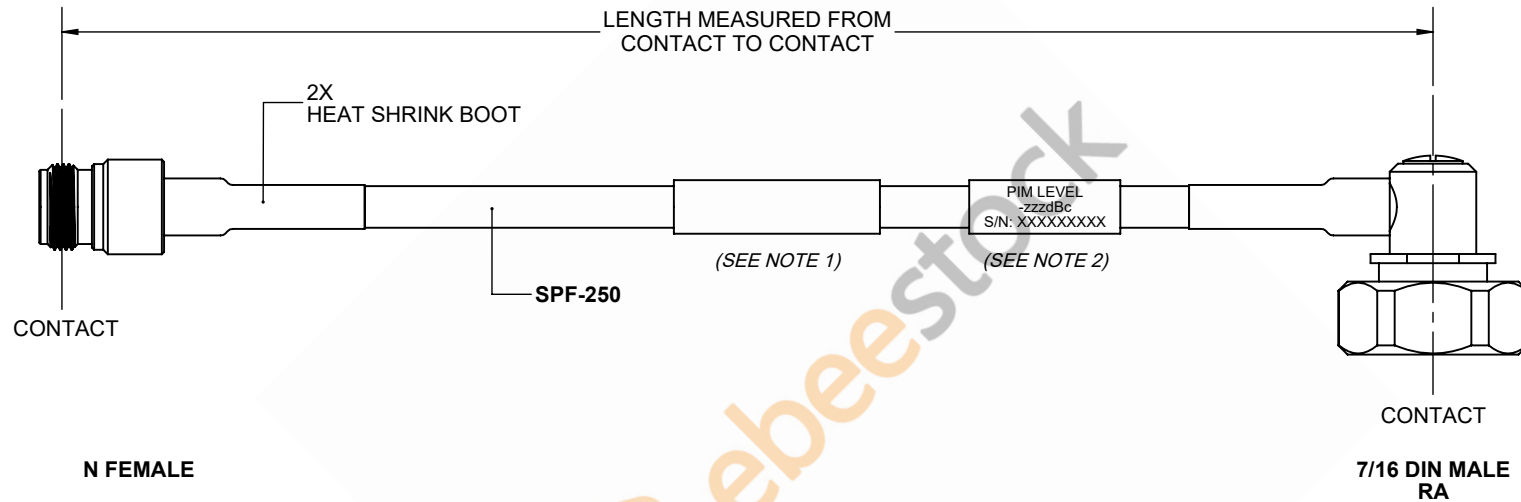

Fire Rated 7/16 DIN Male Right Angle to N Female Low PIM Cable 60 Inch Length Using SPF-250 Coax Using Times Microwave Parts

REVISIONS			
REV.	DESCRIPTION	DATE	APPROVED
A	INITIAL RELEASE	9/21/2021	A. GANWANI

NOTES:

1. CABLES 84" AND UNDER HAVE 1 LABEL CENTERED. CABLES OVER 84" HAVE 2 LABELS, ONE AT EACH END 12.0" FROM THE END OF THE CONNECTOR.
2. 6" FROM CABLE END 1 PLACE FOR ALL LENGTHS OF CABLE.

THESE COMMODITIES, TECHNOLOGY OR SOFTWARE WERE EXPORTED FROM THE UNITED STATES IN ACCORDANCE WITH THE EXPORT ADMINISTRATION REGULATIONS. DIVERSION CONTRARY TO U.S. LAW PROHIBITED.

UNLESS OTHERWISE SPECIFIED
LEADING DIMENSIONS ARE INCHES
DIMENSIONS IN [] ARE MILLIMETERS

TOLERANCES:

.X = ±.2 [.508]	FRACTIONS
.XX = ±.02 [.51]	± 1/32
.XXX = ±.005 [.13]	ANGLES ± 1°

CABLE LENGTH (L) TOLERANCES:

L ≤ 12 [305]	= +1 [25] / -0
12 [305] < L ≤ 60 [1524]	= +2 [51] / -0
60 [1524] < L ≤ 120 [3048]	= +4 [102] / -0
120 [3048] < L ≤ 300 [7620]	= +6 [152] / -0
300 [7620] < L	= +5%L / -0

ALL DIMENSIONS SHOWN
ARE FOR REFERENCE ONLY.