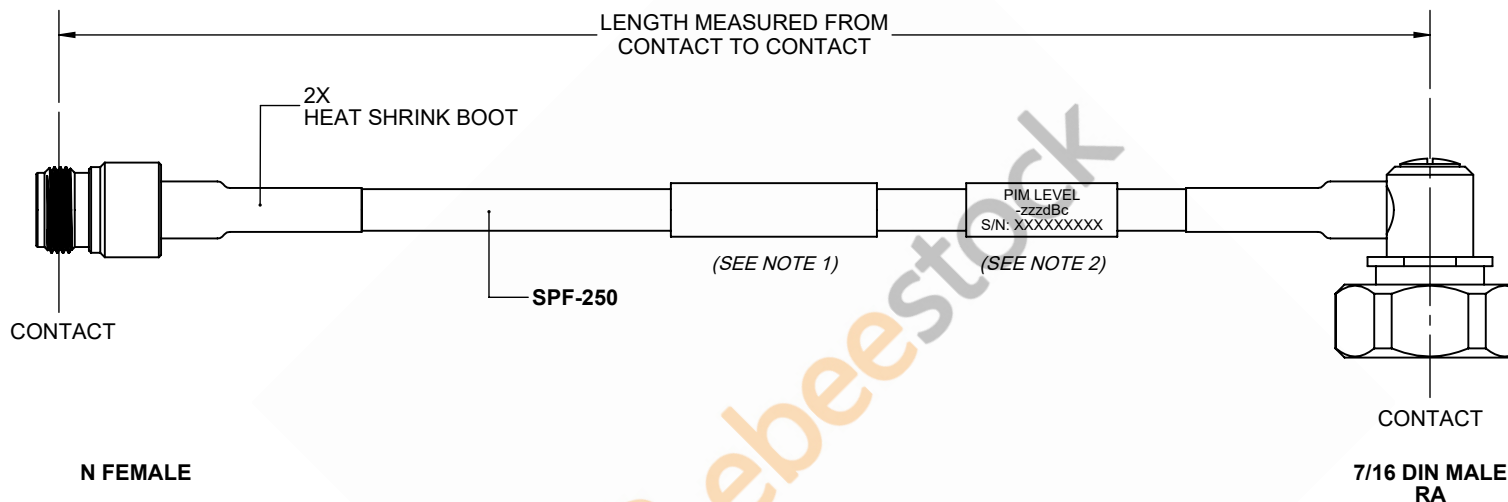

# Fire Rated 7/16 DIN Male Right Angle to N Female Low PIM Cable 50 CM Length Using SPF-250 Coax Using Times Microwave Parts

REVISIONS			
REV.	DESCRIPTION	DATE	APPROVED
A	INITIAL RELEASE	9/21/2021	A. GANWANI

**NOTES:**

1. CABLES 84" AND UNDER HAVE 1 LABEL CENTERED. CABLES OVER 84" HAVE 2 LABELS, ONE AT EACH END 12.0" FROM THE END OF THE CONNECTOR.
2. 6" FROM CABLE END 1 PLACE FOR ALL LENGTHS OF CABLE.

THESE COMMODITIES, TECHNOLOGY OR SOFTWARE WERE EXPORTED FROM THE UNITED STATES IN ACCORDANCE WITH THE EXPORT ADMINISTRATION REGULATIONS. DIVERSION CONTRARY TO U.S. LAW PROHIBITED.

UNLESS OTHERWISE SPECIFIED  
LEADING DIMENSIONS ARE INCHES  
DIMENSIONS IN [ ] ARE MILLIMETERS

TOLERANCES:

.X = ±.2 [ .508 ]	FRACTIONS ± 1/32
.XX = ±.02 [ .51 ]	ANGLES ± 1°
.XXX = ±.005 [ .13 ]	

CABLE LENGTH (L) TOLERANCES:

L ≤ 12 [305] = +1 [25] / -0
12 [305] < L ≤ 60 [1524] = +2 [51] / -0
60 [1524] < L ≤ 120 [3048] = +4 [102] / -0
120 [3048] < L ≤ 300 [7620] = +6 [152] / -0
300 [7620] < L = +5%L / -0

ALL DIMENSIONS SHOWN ARE FOR REFERENCE ONLY.