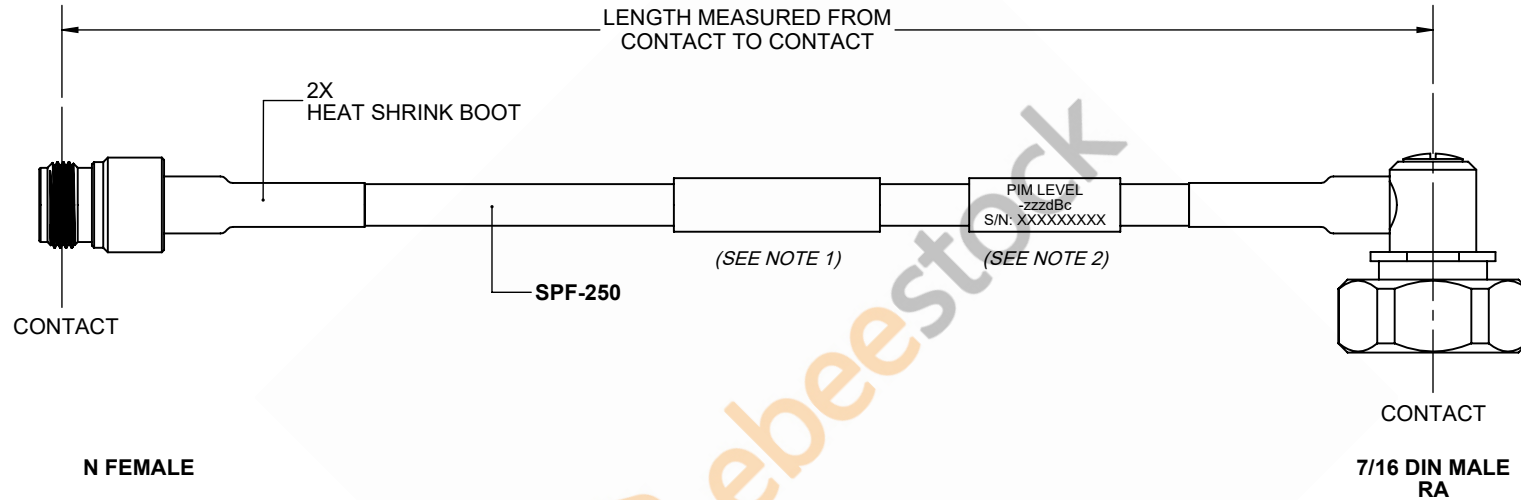

Fire Rated 7/16 DIN Male Right Angle to N Female Low PIM Cable 100 CM Length Using SPF-250 Coax Using Times Microwave Parts

REVISIONS			
REV.	DESCRIPTION	DATE	APPROVED
A	INITIAL RELEASE	9/21/2021	A. GANWANI

NOTES:

1. CABLES 84" AND UNDER HAVE 1 LABEL CENTERED. CABLES OVER 84" HAVE 2 LABELS, ONE AT EACH END 12.0" FROM THE END OF THE CONNECTOR.
2. 6" FROM CABLE END 1 PLACE FOR ALL LENGTHS OF CABLE.

THESE COMMODITIES, TECHNOLOGY OR SOFTWARE WERE EXPORTED FROM THE UNITED STATES IN ACCORDANCE WITH THE EXPORT ADMINISTRATION REGULATIONS. DIVERSION CONTRARY TO U.S. LAW PROHIBITED.

UNLESS OTHERWISE SPECIFIED
LEADING DIMENSIONS ARE INCHES
DIMENSIONS IN [] ARE MILLIMETERS

TOLERANCES:

.X = ±.2 [.508]	FRACTIONS
.XX = ±.02 [.51]	± 1/32
.XXX = ±.005 [.13]	ANGLES ± 1°

CABLE LENGTH (L) TOLERANCES:

L ≤ 12 [305]	= +1 [25] / -0
12 [305] < L ≤ 60 [1524]	= +2 [51] / -0
60 [1524] < L ≤ 120 [3048]	= +4 [102] / -0
120 [3048] < L ≤ 300 [7620]	= +6 [152] / -0
300 [7620] < L	= +5%L / -0

ALL DIMENSIONS SHOWN
ARE FOR REFERENCE ONLY.