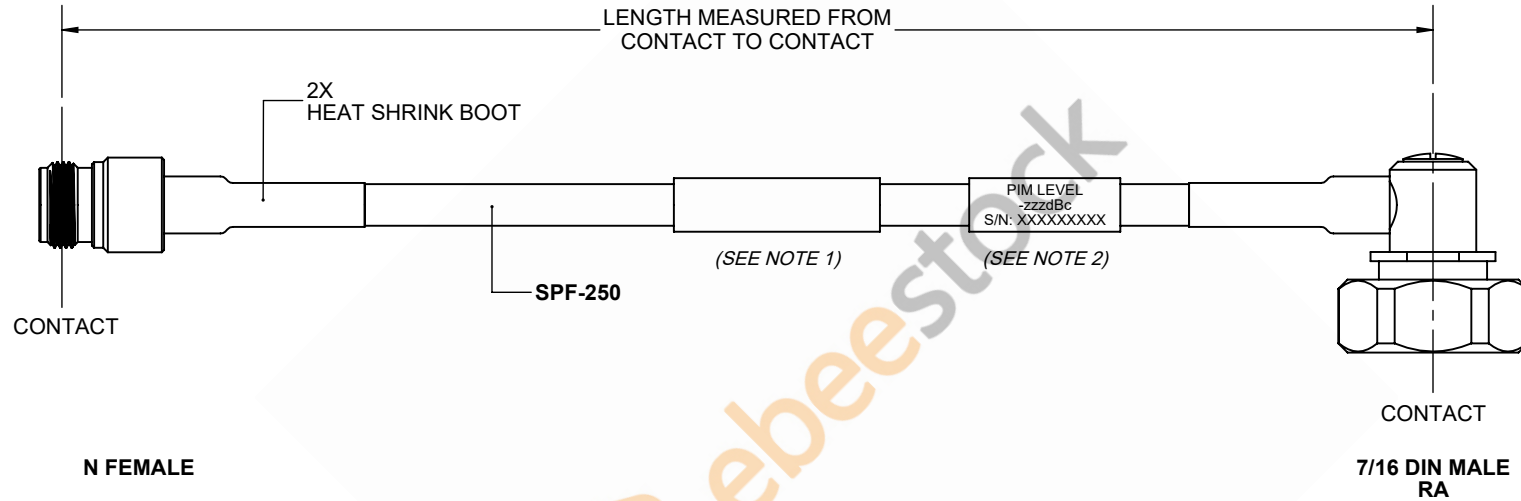

# Fire Rated 7/16 DIN Male Right Angle to N Female Low PIM Cable 200 CM Length Using SPF-250 Coax Using Times Microwave Parts

REVISIONS			
REV.	DESCRIPTION	DATE	APPROVED
A	INITIAL RELEASE	9/21/2021	A. GANWANI

## NOTES:

1. CABLES 84" AND UNDER HAVE 1 LABEL CENTERED. CABLES OVER 84" HAVE 2 LABELS, ONE AT EACH END 12.0" FROM THE END OF THE CONNECTOR.
2. 6" FROM CABLE END 1 PLACE FOR ALL LENGTHS OF CABLE.

THESE COMMODITIES, TECHNOLOGY OR SOFTWARE WERE EXPORTED FROM THE UNITED STATES IN ACCORDANCE WITH THE EXPORT ADMINISTRATION REGULATIONS. DIVERSION CONTRARY TO U.S. LAW PROHIBITED.