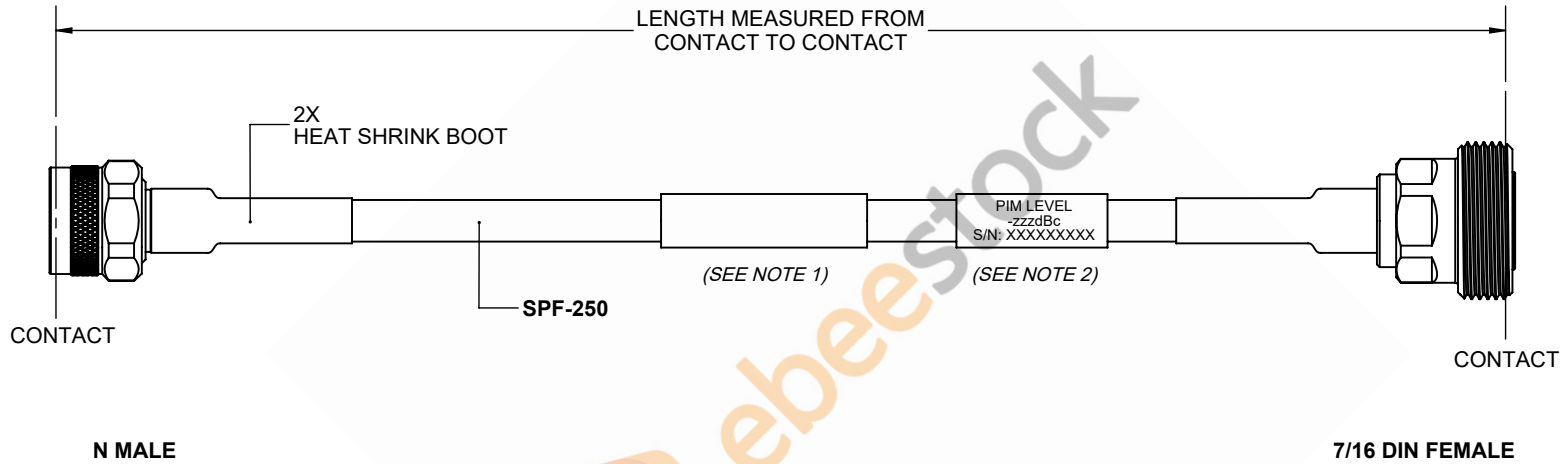

Fire Rated 7/16 DIN Female to N Male Low PIM Cable 12 Inch Length Using SPF-250 Coax Using Times Microwave Parts

REVISIONS			
REV.	DESCRIPTION	DATE	APPROVED
A	INITIAL RELEASE	9/21/2021	A. GANWANI

NOTES:

- CABLES 84" AND UNDER HAVE 1 LABEL CENTERED. CABLES OVER 84" HAVE 2 LABELS, ONE AT EACH END 12.0" FROM THE END OF THE CONNECTOR.
- 6" FROM CABLE END 1 PLACE FOR ALL LENGTHS OF CABLE.

THESE COMMODITIES, TECHNOLOGY OR SOFTWARE WERE EXPORTED FROM THE UNITED STATES IN ACCORDANCE WITH THE EXPORT ADMINISTRATION REGULATIONS. DIVERSION CONTRARY TO U.S. LAW PROHIBITED.

UNLESS OTHERWISE SPECIFIED LEADING DIMENSIONS ARE INCHES DIMENSIONS IN [] ARE MILLIMETERS

TOLERANCES:

.X = ±.2	[.508]	FRACTIONS	
.XX = ±.02	[.51]		± 1/32
.XXX = ±.005	[.13]	ANGLES	± 1°

CABLE LENGTH (L) TOLERANCES: