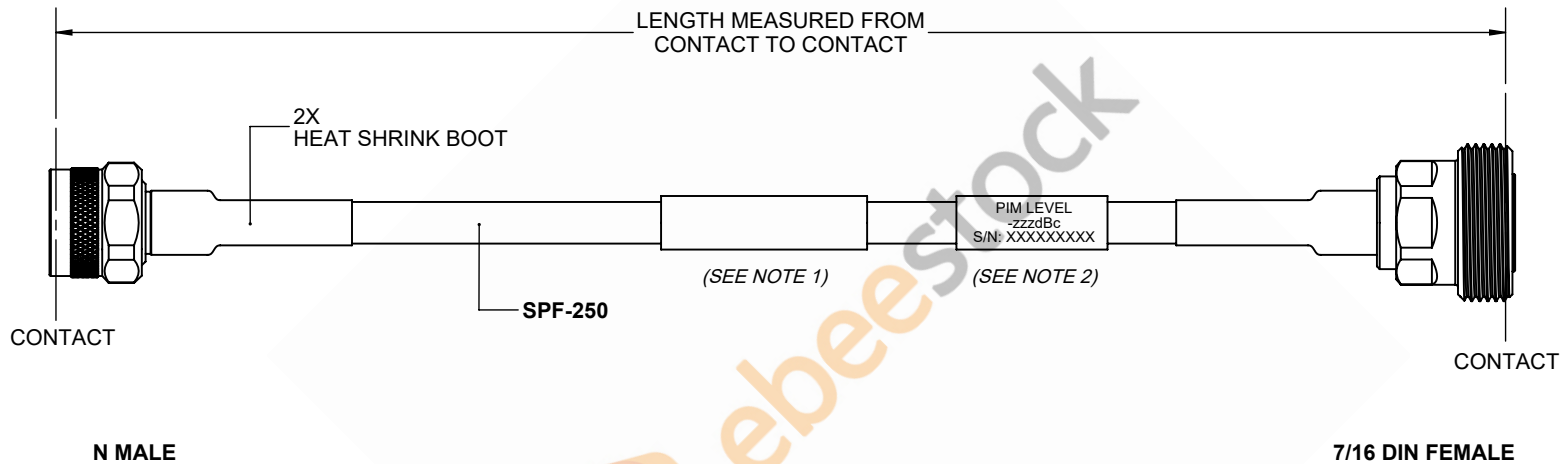

Fire Rated 7/16 DIN Female to N Male Low PIM Cable 24 Inch Length Using SPF-250 Coax Using Times Microwave Parts

REVISIONS			
REV.	DESCRIPTION	DATE	APPROVED
A	INITIAL RELEASE	9/21/2021	A. GANWANI

NOTES:

1. CABLES 84" AND UNDER HAVE 1 LABEL CENTERED. CABLES OVER 84" HAVE 2 LABELS, ONE AT EACH END 12.0" FROM THE END OF THE CONNECTOR.
2. 6" FROM CABLE END 1 PLACE FOR ALL LENGTHS OF CABLE.

THESE COMMODITIES, TECHNOLOGY OR SOFTWARE WERE EXPORTED FROM THE UNITED STATES IN ACCORDANCE WITH THE EXPORT ADMINISTRATION REGULATIONS. DIVERSION CONTRARY TO U.S. LAW PROHIBITED.

UNLESS OTHERWISE SPECIFIED LEADING DIMENSIONS ARE INCHES DIMENSIONS IN [] ARE MILLIMETERS

TOLERANCES:

.X = ±.2 [5.08]	FRACTIONS	
.XX = ±.02 [.51]		± 1/32
.XXX = ±.005 [.13]	ANGLES	± 1°

CABLE LENGTH (L) TOLERANCES: