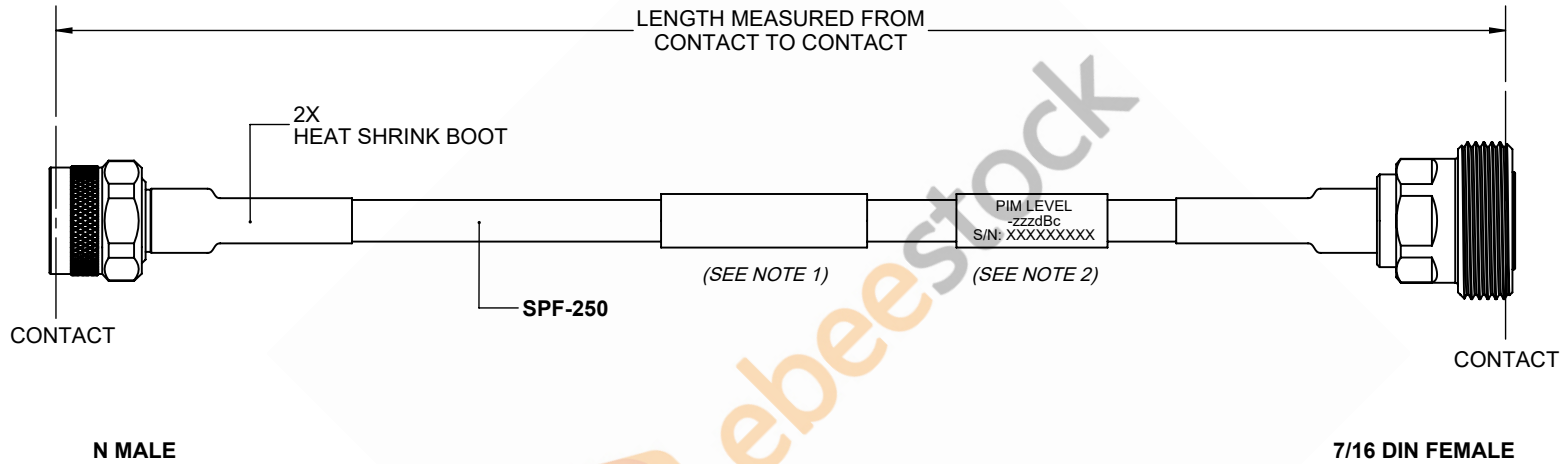

Fire Rated 7/16 DIN Female to N Male Low PIM Cable 36 Inch Length Using SPF-250 Coax Using Times Microwave Parts

REVISIONS			
REV.	DESCRIPTION	DATE	APPROVED
A	INITIAL RELEASE	9/21/2021	A. GANWANI

NOTES:

1. CABLES 84" AND UNDER HAVE 1 LABEL CENTERED. CABLES OVER 84" HAVE 2 LABELS, ONE AT EACH END 12.0" FROM THE END OF THE CONNECTOR.
2. 6" FROM CABLE END 1 PLACE FOR ALL LENGTHS OF CABLE.

THESE COMMODITIES, TECHNOLOGY OR SOFTWARE WERE EXPORTED FROM THE UNITED STATES IN ACCORDANCE WITH THE EXPORT ADMINISTRATION REGULATIONS. DIVERSION CONTRARY TO U.S. LAW PROHIBITED.

UNLESS OTHERWISE SPECIFIED LEADING DIMENSIONS ARE INCHES DIMENSIONS IN [] ARE MILLIMETERS

TOLERANCES:

.X = ±.2 [5.08]	FRACTIONS	± 1/32
.XX = ±.02 [.51]		± 1/32
.XXX = ±.005 [.13]	ANGLES	± 1°

CABLE LENGTH (L) TOLERANCES: