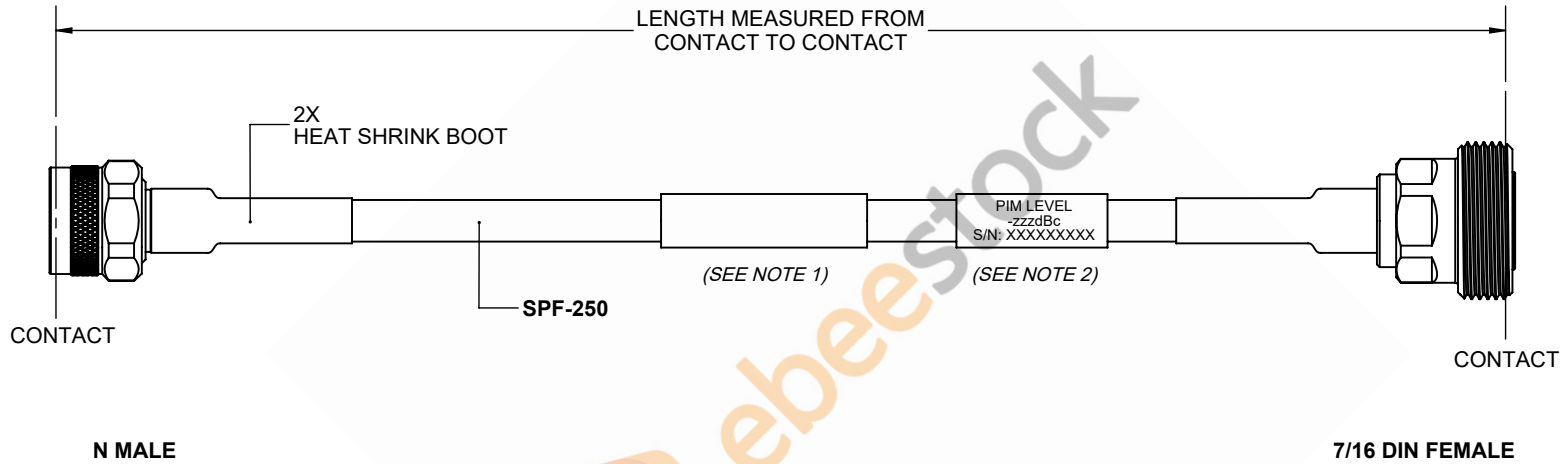

# Fire Rated 7/16 DIN Female to N Male Low PIM Cable 48 Inch Length Using SPF-250 Coax Using Times Microwave Parts

REVISIONS			
REV.	DESCRIPTION	DATE	APPROVED
A	INITIAL RELEASE	9/21/2021	A. GANWANI

## NOTES:

1. CABLES 84" AND UNDER HAVE 1 LABEL CENTERED. CABLES OVER 84" HAVE 2 LABELS, ONE AT EACH END 12.0" FROM THE END OF THE CONNECTOR.
2. 6" FROM CABLE END 1 PLACE FOR ALL LENGTHS OF CABLE.

THESE COMMODITIES, TECHNOLOGY OR SOFTWARE WERE EXPORTED FROM THE UNITED STATES IN ACCORDANCE WITH THE EXPORT ADMINISTRATION REGULATIONS. DIVERSION CONTRARY TO U.S. LAW PROHIBITED.