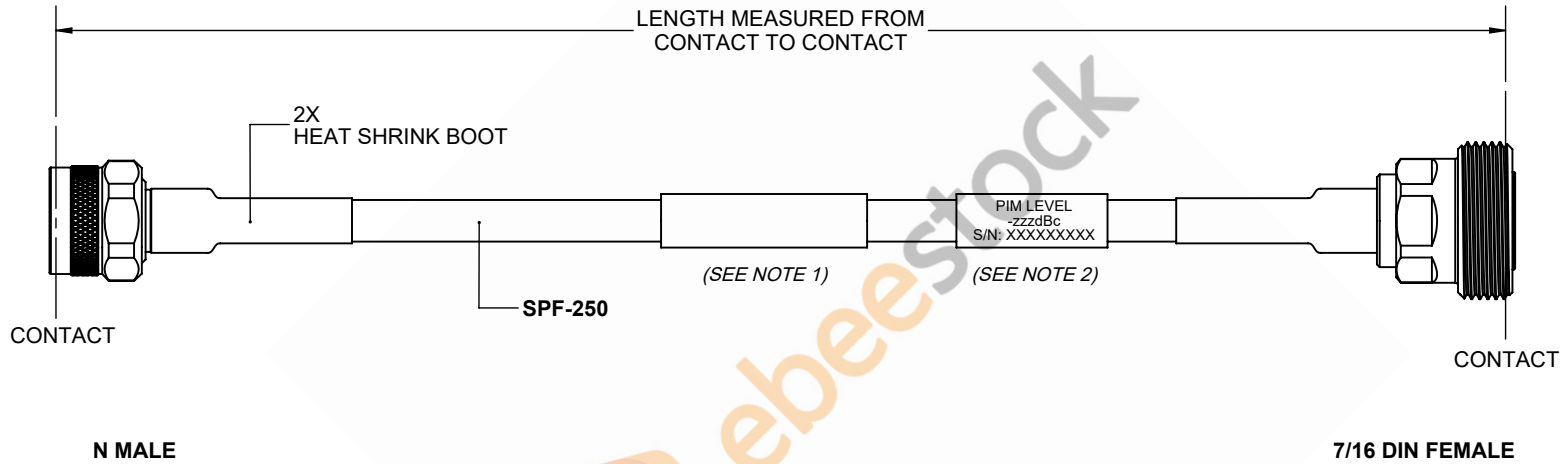

Fire Rated 7/16 DIN Female to N Male Low PIM Cable 60 Inch Length Using SPF-250 Coax Using Times Microwave Parts

REVISIONS			
REV.	DESCRIPTION	DATE	APPROVED
A	INITIAL RELEASE	9/21/2021	A. GANWANI

NOTES:

1. CABLES 84" AND UNDER HAVE 1 LABEL CENTERED. CABLES OVER 84" HAVE 2 LABELS, ONE AT EACH END 12.0" FROM THE END OF THE CONNECTOR.
2. 6" FROM CABLE END 1 PLACE FOR ALL LENGTHS OF CABLE.

THESE COMMODITIES, TECHNOLOGY OR SOFTWARE WERE EXPORTED FROM THE UNITED STATES IN ACCORDANCE WITH THE EXPORT ADMINISTRATION REGULATIONS. DIVERSION CONTRARY TO U.S. LAW PROHIBITED.

UNLESS OTHERWISE SPECIFIED LEADING DIMENSIONS ARE INCHES DIMENSIONS IN [] ARE MILLIMETERS

TOLERANCES:

.X = ±.2	[.508]	FRACTIONS	
.XX = ±.02	[.51]		± 1/32
.XXX = ±.005	[.13]	ANGLES	± 1°

CABLE LENGTH (L) TOLERANCES: